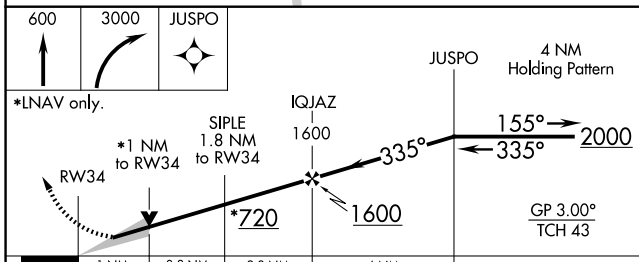

WAAS CH 63226 W34A	APP CRS 335°	Rwy Ldg TDZE Apt Elev	5010 122 127

RNAV (GPS) RWY 34

EMPORIA-GREENSVILLE RGNL (EMV)

▼ For uncompensated Baro-VNAV systems, LNAV/VNAV NA below -15°C (5°F) or above 54°C (130°F). DME/DME RNP-0.3 NA.

MISSED APPROACH: Climb to 600 then climbing right turn to 3000 direct JUSPO and hold, continue climb-in-hold to 3000.

AWOS-3 124.175	WASHINGTON CENTER 132.025 290.425	UNICOM 123.0 (CTAF) 0

NE-3, 16 APR 2026 to 14 MAY 2026

NE-3, 16 APR 2026 to 14 MAY 2026

ELEV 127	TDZE 122

CATEGORY	A	B	C	D
LPV DA	372-1	250 (300-1)		NA
LNAV/VNAV DA	372-1	250 (300-1)		NA
LNAV MDA	480-1	358 (400-1)		NA
CIRCLING	580-1	453 (500-1)	680-1½ 553 (600-1½)	NA