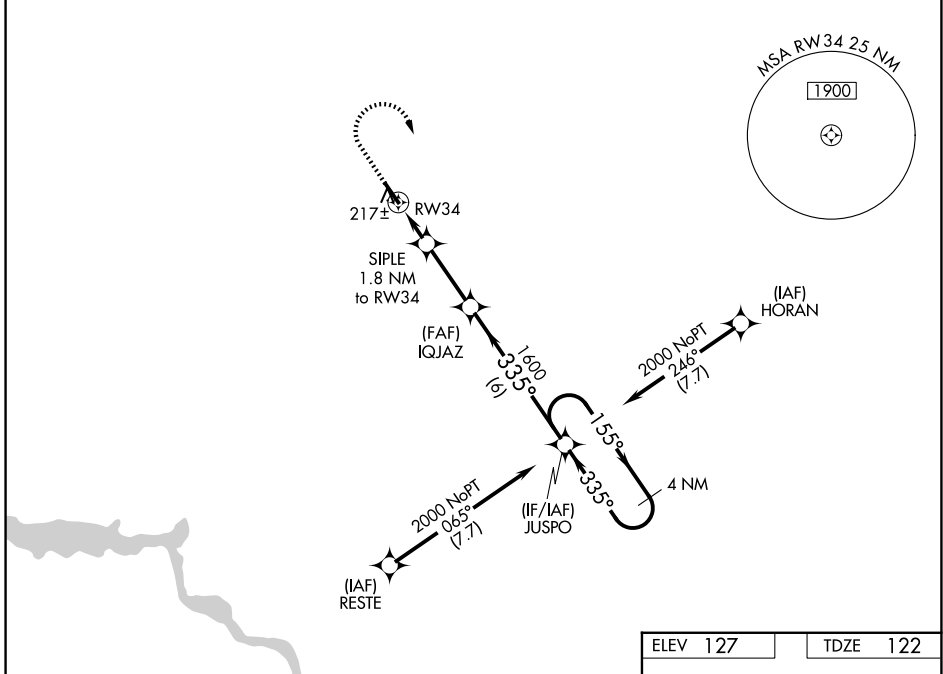

WAAS CH 63226 W34A	APP CRS 335°	Rwy Ldg TDZE Apt Elev	5010 122 127
--	------------------------	-----------------------------	---

RNAV (GPS) RWY 34

EMPORIA-GREENSVILLE RGNL (EMV)

▼ For uncompensated Baro-VNAV systems, LNAV/VNAV NA below -15°C (5°F) or above 54°C (130°F). DME/DME RNP-0.3 NA.

MISSED APPROACH: Climb to 600 then climbing right turn to 3000 direct JUSPO and hold, continue climb-in-hold to 3000.

AWOS-3 124.175	WASHINGTON CENTER 132.025 290.425	UNICOM 123.0 (CTAF) 0
--------------------------	---	---------------------------------

NE-3, 16 APR 2026 to 14 MAY 2026

NE-3, 16 APR 2026 to 14 MAY 2026

ELEV 127	TDZE 122
----------	----------

CATEGORY	A	B	C	D
LPV DA	372-1	250 (300-1)		NA
LNAV/VNAV DA	372-1	250 (300-1)		NA
LNAV MDA	480-1	358 (400-1)		NA
CIRCLING	580-1	453 (500-1)	680-1½ 553 (600-1½)	NA