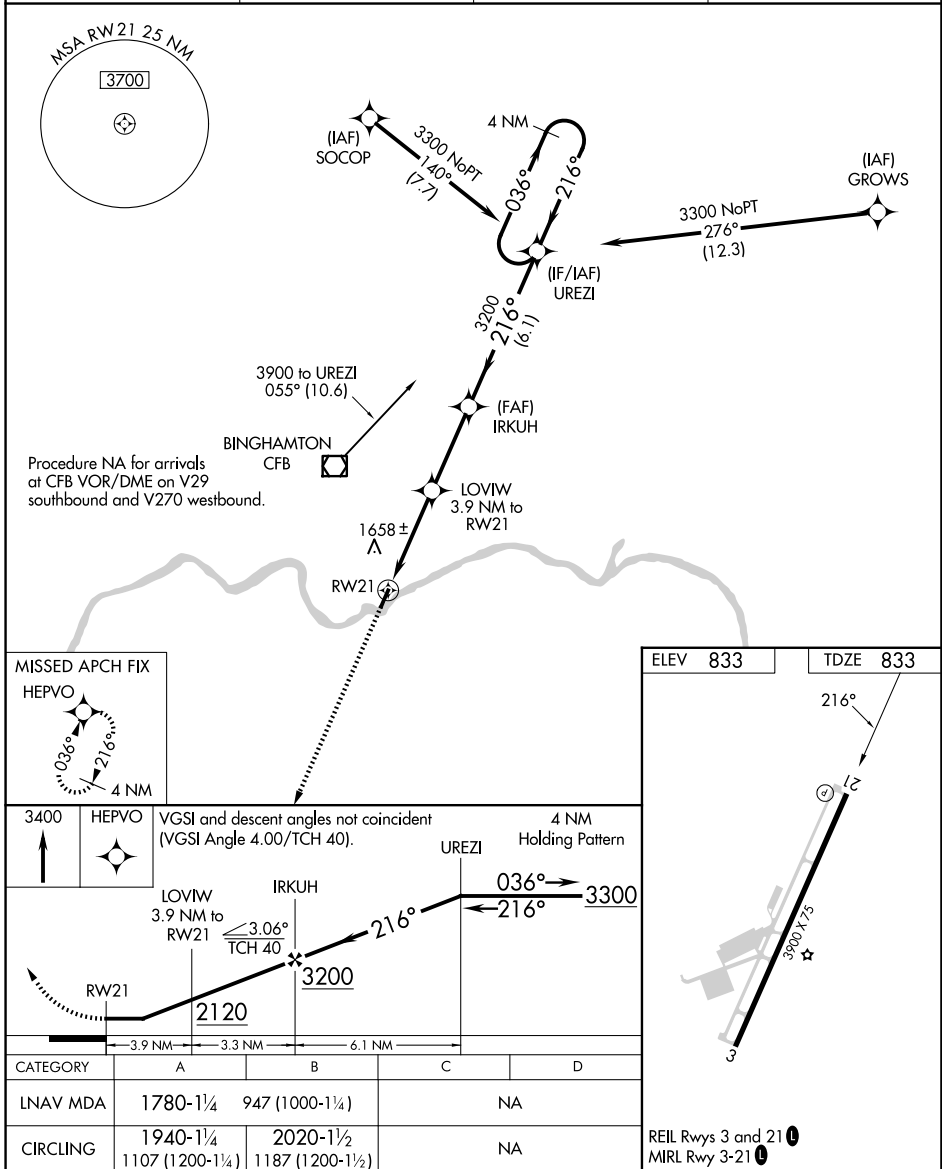

APP CRS 216°	Rwy Ldg TDZE Apt Elev	3900 833 833
------------------------	-----------------------------	---

RNAV (GPS) RWY 21

TRI-CITIES (CZG)

▼ DME/DME RNP-0.3 NA. ▲ NA Procedure NA at night. ☒ -16°C Rwy 21 helicopter visibility reduction below 1 SM NA.	MISSED APPROACH: Climb to 3400 direct HEPVO and hold.
--	---

AWOS-3 119.075	BINGHAMTON APP CON ★ 118.6 257.625	CLNC DEL 121.7	UNICOM 122.8 (CTAF) 0
--------------------------	--	--------------------------	---------------------------------

NE-2, 16 APR 2026 to 14 MAY 2026

NE-2, 16 APR 2026 to 14 MAY 2026