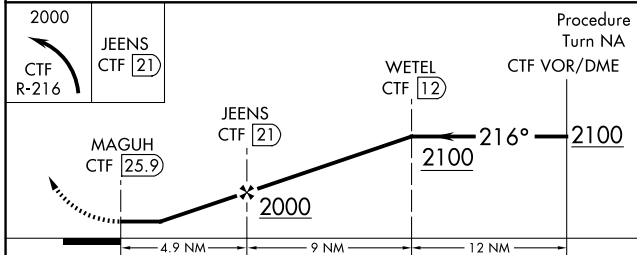

VOR/DME CTF 114.55 Chan 92(Y)	APP CRS 216°	Rwy Idg TDZE Apt Elev N/A N/A 302
---	------------------------	--

VOR/DME-A

WOODWARD FLD (CDN)

NA When local altimeter setting not received, use Columbia altimeter setting and increase all MDAs 100 feet and Circling visibility Cats C/D ¼ SM.

MISSED APPROACH: Climbing left turn to 2000 via CTF VOR/DME R-216 to JEENS/21 DME and hold.

AWOS-3PT 119.975	SHAW APP CON ★ 125.4 318.1	UNICOM 123.0 (CTAF) 0
----------------------------	--------------------------------------	---------------------------------

CATEGORY	A	B	C	D
CIRCLING	840-1 538 (600-1)	840-1¼ 538 (600-1¼)	840-1½ 538 (600-1½)	900-2 598 (600-2)

MIRL Rwy 6-24 0
REIL Rwys 6 and 24 0

SE-2, 16 APR 2026 to 14 MAY 2026

SE-2, 16 APR 2026 to 14 MAY 2026