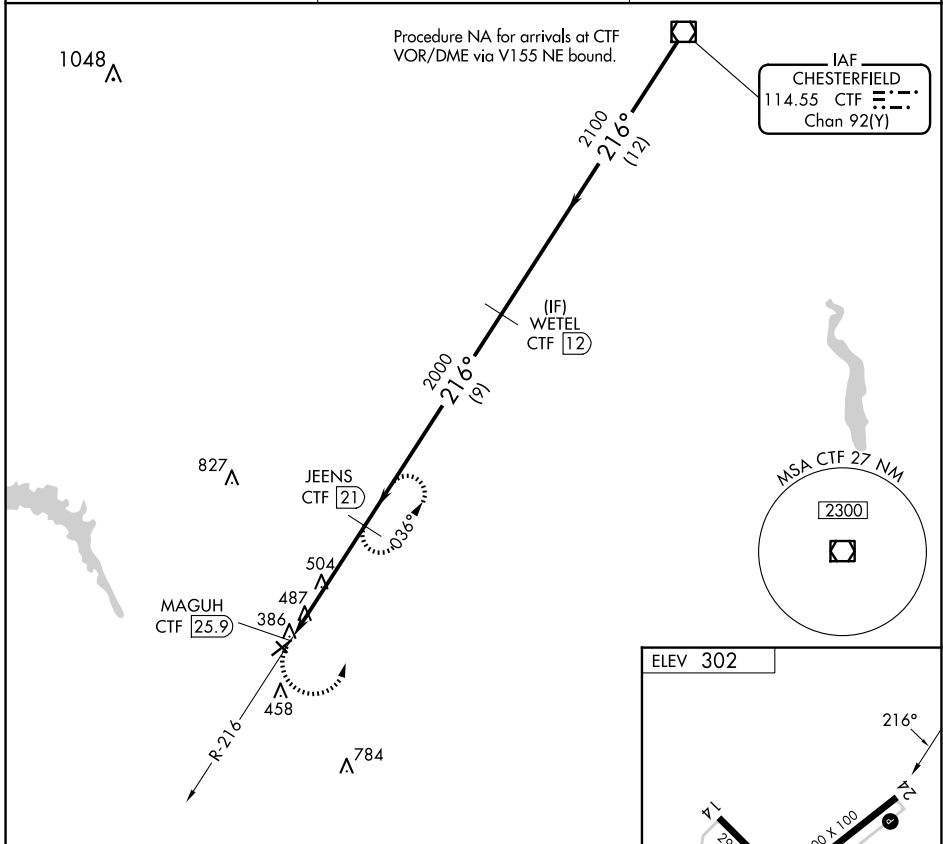

VOR/DME CTF 114.55 Chan 92(Y)	APP CRS 216°	Rwy Idg TDZE Apt Elev N/A N/A 302
---	------------------------	--

VOR/DME-A

WOODWARD FLD (CDN)

NA When local altimeter setting not received, use Columbia altimeter setting and increase all MDAs 100 feet and Circling visibility Cats C/D ¼ SM.

MISSED APPROACH: Climbing left turn to 2000 via CTF VOR/DME R-216 to JEENS/21 DME and hold.

AWOS-3PT 119.975	SHAW APP CON ★ 125.4 318.1	UNICOM 123.0 (CTAF) 0
----------------------------	--------------------------------------	---------------------------------

CATEGORY	A	B	C	D
CIRCLING	840-1 538 (600-1)	840-1¼ 538 (600-1¼)	840-1½ 538 (600-1½)	900-2 598 (600-2)

MIRL Rwy 6-24 0
REIL Rwys 6 and 24 0

SE-2, 16 APR 2026 to 14 MAY 2026

SE-2, 16 APR 2026 to 14 MAY 2026