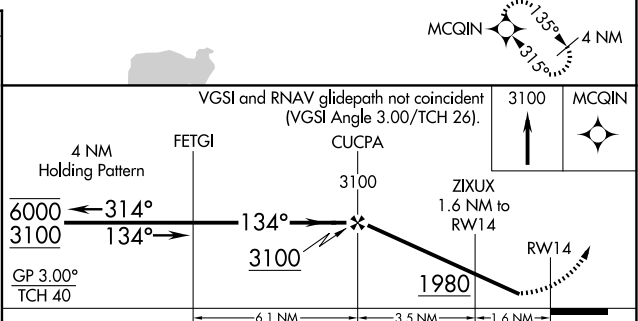

▲ MISSED APPROACH: Climb to 3100 direct MCQIN and hold.

AWOS-3 118.1	MINNEAPOLIS CENTER 127.75 257.7	GCO 121.725	UNICOM 122.8 (CTAF) 0
------------------------	---	-----------------------	---------------------------------

NC-1, 16 APR 2026 to 14 MAY 2026

NC-1, 16 APR 2026 to 14 MAY 2026

ELEV 1446	D	TDZE 1446
-----------	----------	-----------

CATEGORY	A	B	C	D
LPV DA	1696-1	250 (300-1)		NA
LNAV/VNAV DA	1838-1 1/8	392 (400-1 1/8)		NA
LNAV MDA	1820-1	374 (400-1)		NA
CIRCLING	2040-1	594 (600-1)		NA