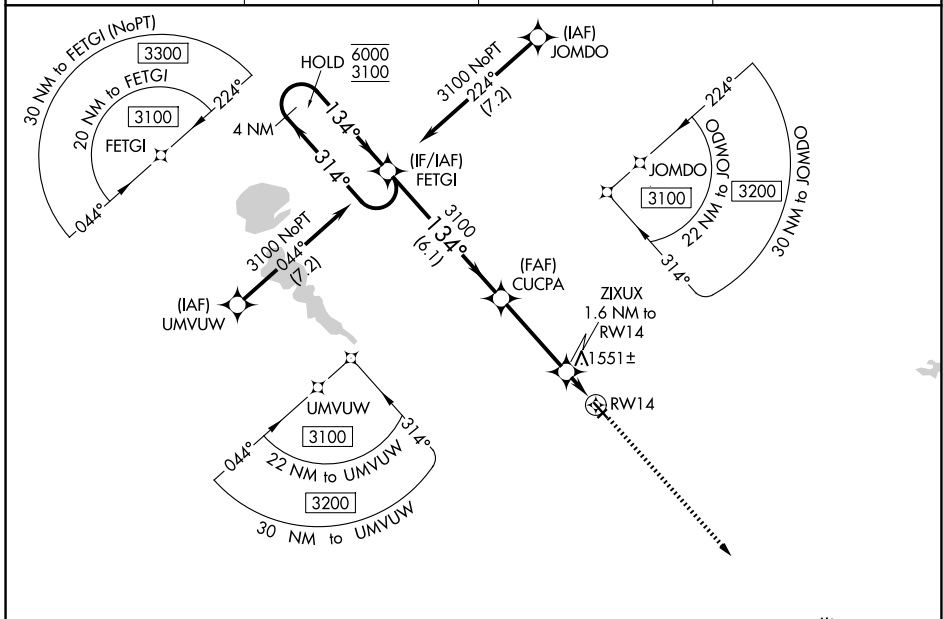

WAAS CH 62946 W14A	APP CRS 134°	Rwy Ldg TDZE Apt Elev	3600 1446 1446
--	------------------------	-----------------------------	---

RNAV (GPS) RWY 14

JACKSON MUNI (MJQ)

RNP APCH - GPS.

▼ For uncompensated Baro-VNAV systems, LNAV/VNAV NA below -17°C or above 54°C. Circling NA to Rwy 4 and 22. Rwy 14 helicopter visibility reduction below 3/4 SM NA.

▲ MISSED APPROACH: Climb to 3100 direct MCQIN and hold.

AWOS-3 118.1	MINNEAPOLIS CENTER 127.75 257.7	GCO 121.725	UNICOM 122.8 (CTAF) 0
------------------------	---	-----------------------	---------------------------------

NC-1, 16 APR 2026 to 14 MAY 2026

NC-1, 16 APR 2026 to 14 MAY 2026

ELEV 1446	D	TDZE 1446
-----------	----------	-----------

CATEGORY	A	B	C	D
LPV DA	1696-1	250 (300-1)		NA
LNAV/VNAV DA	1838-1 1/8	392 (400-1 1/8)		NA
LNAV MDA	1820-1	374 (400-1)		NA
CIRCLING	2040-1	594 (600-1)		NA