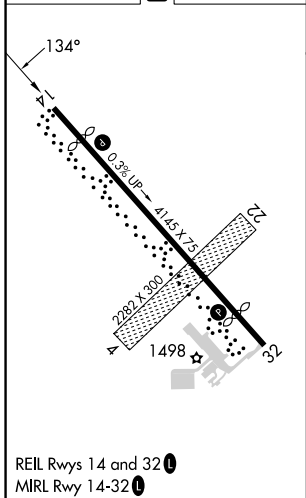

CATEGORY	A	B	C	D
LPV DA	1696-1	250 (300-1)		NA
LNAV/VNAV DA	1838-1 1/8	392 (400-1 1/8)		NA
LNAV MDA	1820-1	374 (400-1)		NA
CIRCLING	2040-1	594 (600-1)		NA