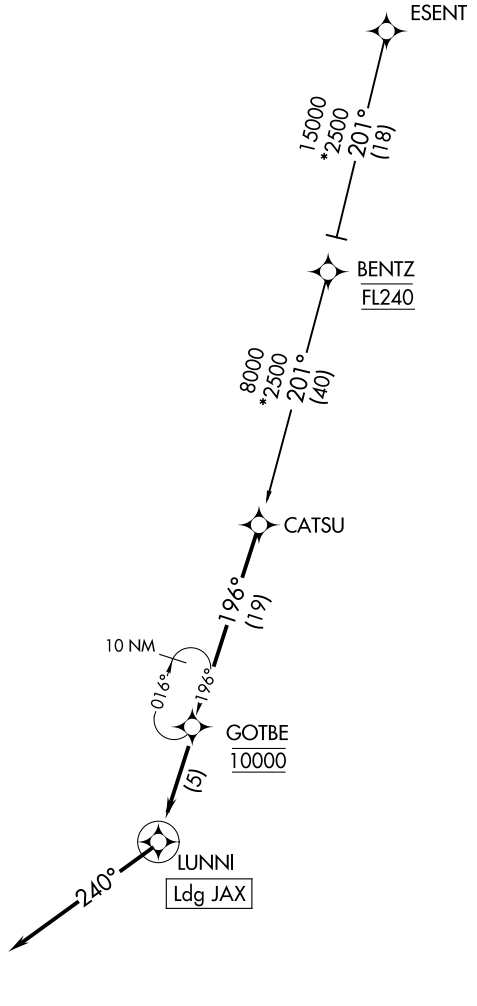

# LUNNI TWO ARRIVAL (RNAV)

JACKSONVILLE APP CON  
119.0 127.0 269.9 292.15 (270°-090°)  
127.775 377.075 (181°-269°)  
124.9 308.4 (091°-180°)  
D-ATIS 125.85

RNAV 1- DME/DME/IRU or GPS.

RADAR required.

NOTE: Jet aircraft only.

## ARRIVAL ROUTE DESCRIPTION

### ESENT TRANSITION (ESENT.LUNNI2)

From CATSU on track 196° to cross GOTBE at 10000, then on track 196° to LUNNI, then on track 240°. Expect RADAR vectors to final approach course.

NOTE: Chart not to scale.

# LUNNI TWO ARRIVAL (RNAV)

(LUNNI.LUNNI2) 17APR25

JACKSONVILLE, FLORIDA  
JACKSONVILLE INTL (JAX)

SE-3, 16 APR 2026 to 14 MAY 2026

SE-3, 16 APR 2026 to 14 MAY 2026