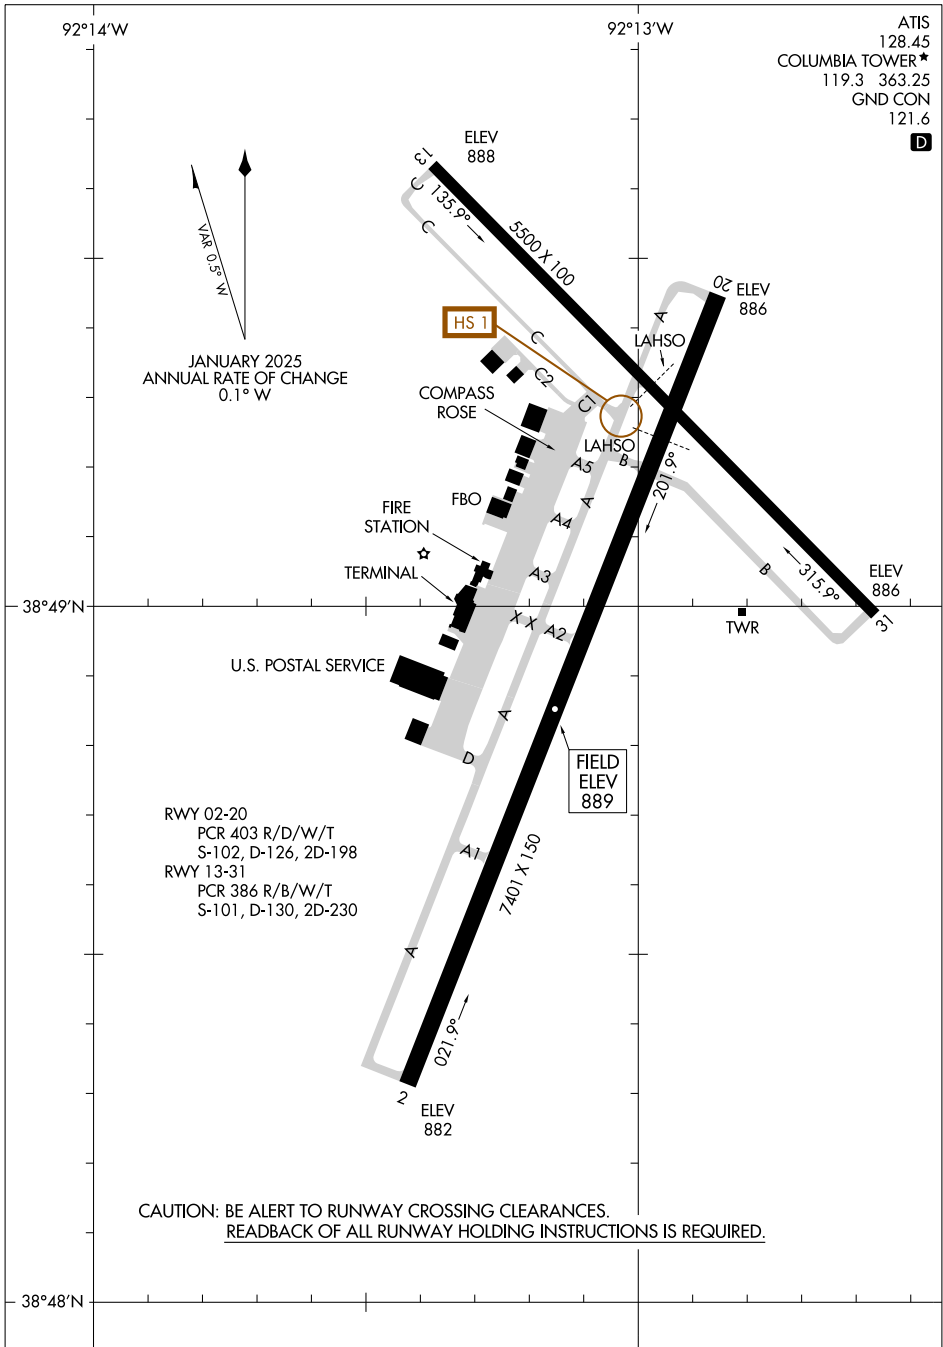

AIRPORT DIAGRAM

AL-5595 (FAA)

COLUMBIA RGNL (COT)
COLUMBIA, MISSOURI

ATIS 128.45
COLUMBIA TOWER * 119.3 363.25
GND CON 121.6

CAUTION: BE ALERT TO RUNWAY CROSSING CLEARANCES.
READBACK OF ALL RUNWAY HOLDING INSTRUCTIONS IS REQUIRED.

NC-3, 16 APR 2026 to 14 MAY 2026

NC-3, 16 APR 2026 to 14 MAY 2026

AIRPORT DIAGRAM

COLUMBIA, MISSOURI
COLUMBIA RGNL (COT)