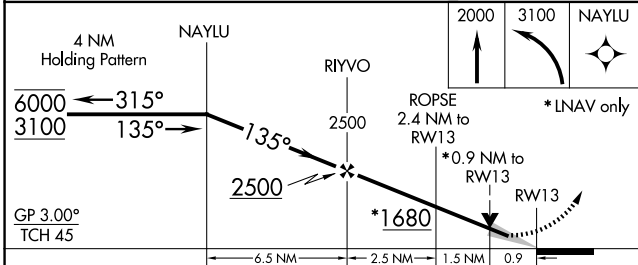

WAAS CH 40042 W13A	APP CRS 135°	Rwy Ldg TDZE Apt Elev	5500 888 889
--	------------------------	-----------------------------	---

RNAV (GPS) RWY 13

COLUMBIA RGNL (COU)

RNP APCH.	MISSED APPROACH: Climb to 2000 then climbing left turn to 3100 direct NAYLU and hold.
<p>⚠ Circling NA for Cat D west of Rws 2 and 13. Circling Rwy 20 NA at night. For uncompensated Baro-VNAV systems, LNAV/VNAV NA below -17°C or above 54°C.</p>	

ATIS 128.45	MIZZO APP CON 124.375 353.925	COLUMBIA TOWER * 119.3 (CTAF) 363.25	GND CON 121.6	UNICOM 122.95
-----------------------	---	---	-------------------------	-------------------------

CATEGORY	A	B	C	D
LPV DA		1139-1	251 (300-1)	
LNAV/VNAV DA		1139-1	251 (300-1)	
LNAV MDA		1220-1	332 (400-1)	
CIRCLING	1300-1 411 (500-1)	1340-1 451 (500-1)	1360-1½ 471 (500-1½)	1440-2 551 (600-2)