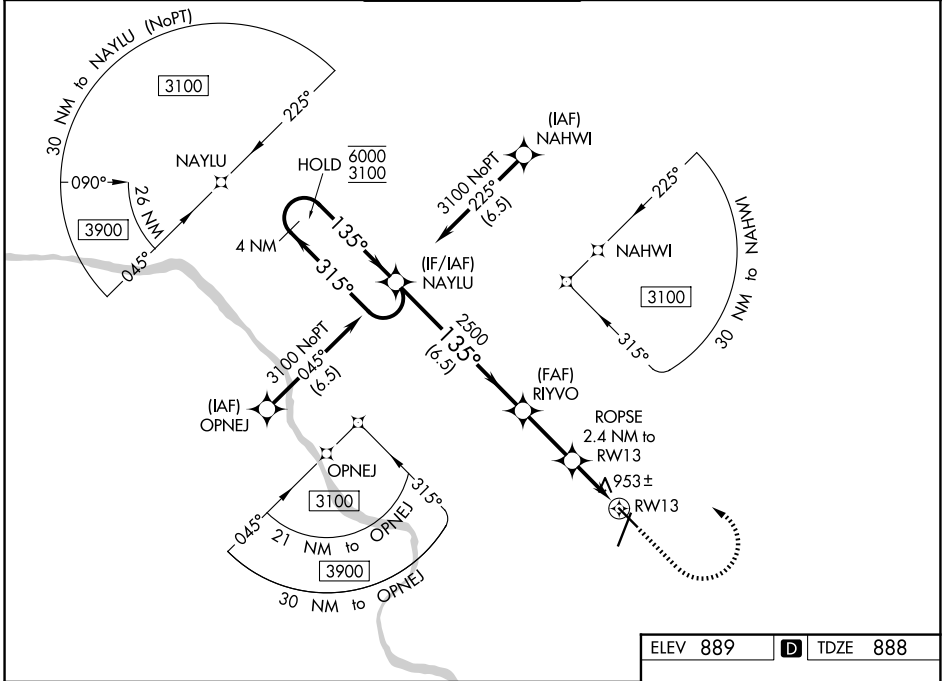

WAAS CH 40042 W13A	APP CRS 135°	Rwy Ldg TDZE Apt Elev	5500 888 889
--	------------------------	-----------------------------	---

RNAV (GPS) RWY 13

COLUMBIA RGNL (COU)

RNP APCH.	MISSED APPROACH: Climb to 2000 then climbing left turn to 3100 direct NAYLU and hold.
<p>⚠ Circling NA for Cat D west of Rws 2 and 13. Circling Rwy 20 NA at night. For uncompensated Baro-VNAV systems, LNAV/VNAV NA below -17°C or above 54°C.</p>	

ATIS 128.45	MIZZO APP CON 124.375 353.925	COLUMBIA TOWER * 119.3 (CTAF) 363.25	GND CON 121.6	UNICOM 122.95
-----------------------	---	---	-------------------------	-------------------------

CATEGORY	A	B	C	D
LPV DA		1139-1	251 (300-1)	
LNAV/VNAV DA		1139-1	251 (300-1)	
LNAV MDA		1220-1	332 (400-1)	
CIRCLING	1300-1 411 (500-1)	1340-1 451 (500-1)	1360-1½ 471 (500-1½)	1440-2 551 (600-2)

NC-3, 16 APR 2026 to 14 MAY 2026

NC-3, 16 APR 2026 to 14 MAY 2026