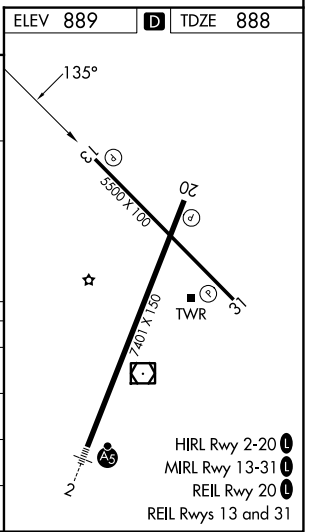

WAAS CH 40042 W13A	APP CRS 135°	Rwy Ldg TDZE Apt Elev	5500 888 889
--	------------------------	-----------------------------	---

RNAV (GPS) RWY 13

COLUMBIA RGNL (COU)

RNP APCH.	MISSED APPROACH: Climb to 2000 then climbing left turn to 3100 direct NAYLU and hold.
<p>⚠ Circling NA for Cat D west of Rws 2 and 13. Circling Rwy 20 NA at night. For uncompensated Baro-VNAV systems, LNAV/VNAV NA below -17°C or above 54°C.</p>	

ATIS 128.45	MIZZO APP CON 124.375 353.925	COLUMBIA TOWER * 119.3 (CTAF) 363.25	GND CON 121.6	UNICOM 122.95
-----------------------	---	---	-------------------------	-------------------------

CATEGORY	A	B	C	D
LPV DA		1139-1	251 (300-1)	
LNAV/VNAV DA		1139-1	251 (300-1)	
LNAV MDA		1220-1	332 (400-1)	
CIRCLING	1300-1 411 (500-1)	1340-1 451 (500-1)	1360-1½ 471 (500-1½)	1440-2 551 (600-2)