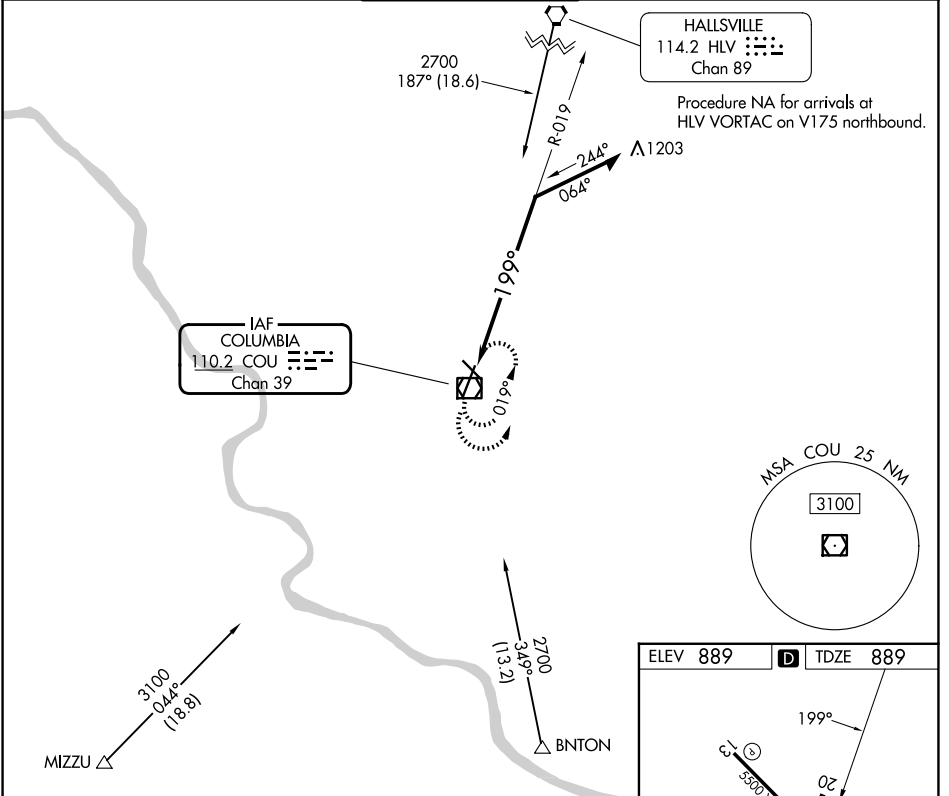

VOR/DME COU 110.2 Chan 39	APP CRS 199°	Rwy Ldg TDZE 889 Apt Elev 889	7401
---	------------------------	---	-------------

VOR Z RWY 20

COLUMBIA RGNL (COU)

⚠ Circling NA for Cat D west of Rwy 2 and 13.

MISSED APPROACH: Climbing left turn to 2800 in COU VOR/DME holding pattern.

ATIS 128.45	MIZZU APP CON 124.375 353.925	COLUMBIA TOWER * 119.3 (CTAF) 363.25	GND CON 121.6	UNICOM 122.95
-----------------------	---	---	-------------------------	-------------------------

NC-3, 16 APR 2026 to 14 MAY 2026

NC-3, 16 APR 2026 to 14 MAY 2026

CATEGORY	A	B	C	D
S-20	1520-1	631 (700-1)	1520-1¾	631 (700-1¾)
CIRCLING	1520-1	631 (700-1)	1520-1¾ 631 (700-1¾)	1520-2 631 (700-2)