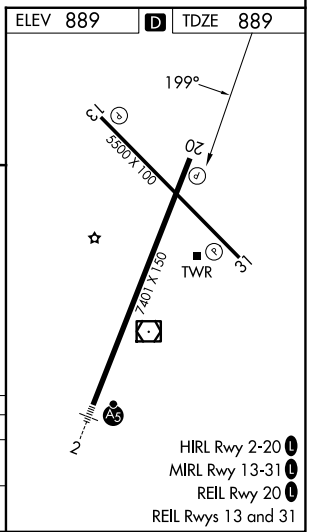

CATEGORY	A	B	C	D
S-20	1520-1	631 (700-1)	1520-1¾	631 (700-1¾)
CIRCLING	1520-1	631 (700-1)	1520-1¾ 631 (700-1¾)	1520-2 631 (700-2)