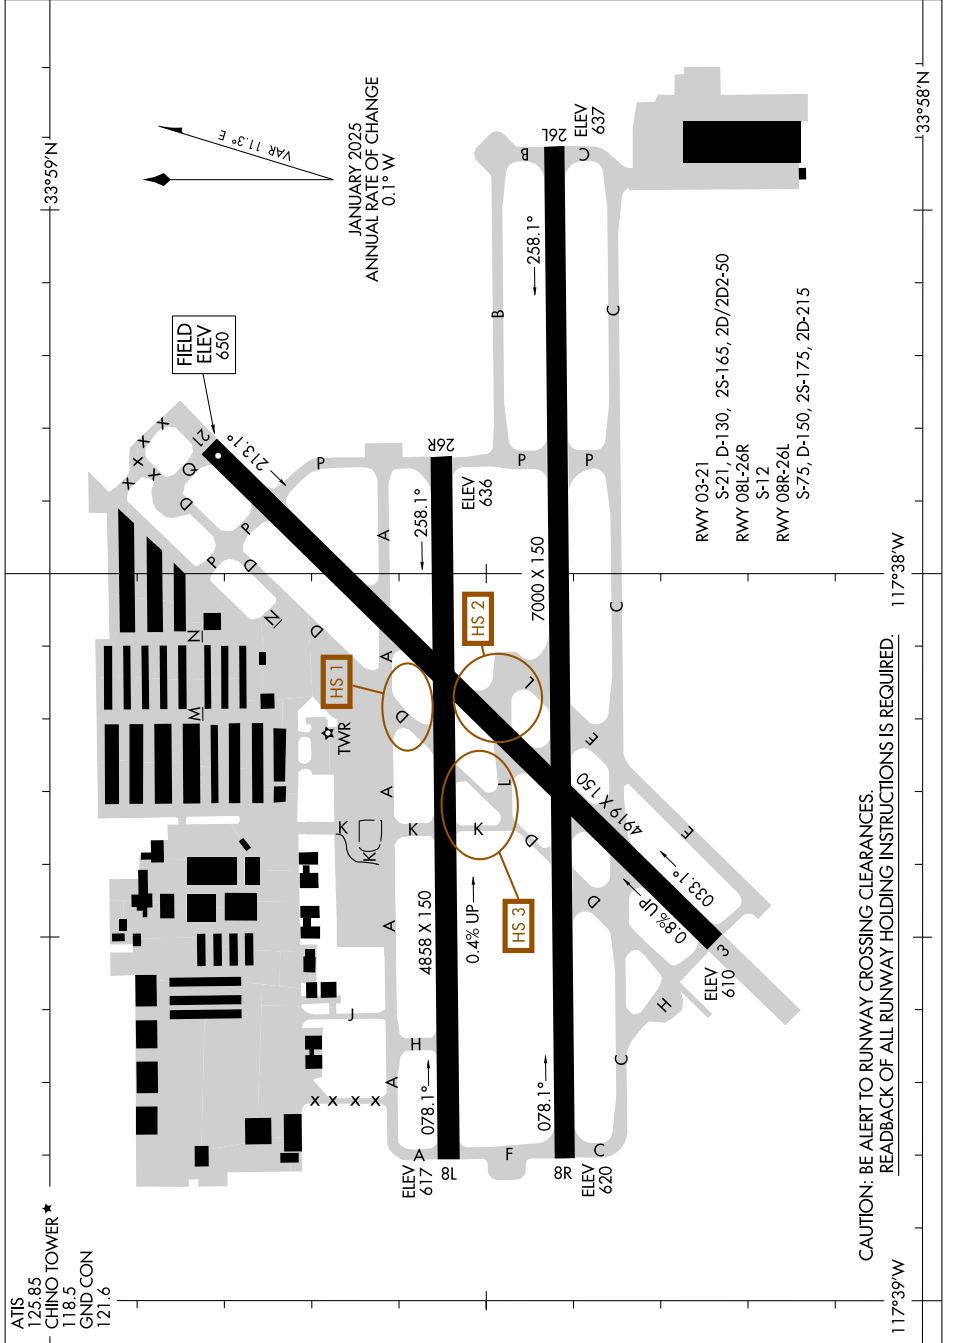

AIRPORT DIAGRAM

AL-5599 (FAA)

CHINO (CNO)
CHINO, CALIFORNIA

SW-3, 16 APR 2026 to 14 MAY 2026

CAUTION: BE ALERT TO RUNWAY CROSSING CLEARANCES.
READBACK OF ALL RUNWAY HOLDING INSTRUCTIONS IS REQUIRED.

SW-3, 16 APR 2026 to 14 MAY 2026

AIRPORT DIAGRAM

CHINO, CALIFORNIA
CHINO (CNO)