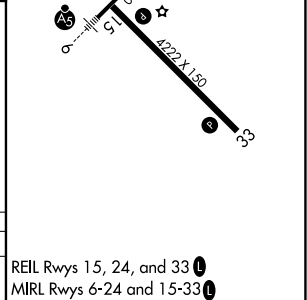

ASOS 119.625	NEW YORK APP CON 120.05 343.75	UNICOM 122.8 (CTAF) 0
------------------------	--	---------------------------------

NE-2, 16 APR 2026 to 14 MAY 2026

NE-2, 16 APR 2026 to 14 MAY 2026

CATEGORY	A	B	C	D
CIRCLING	560-1	479 (500-1)	NA	

REIL Rwys 15, 24, and 33 0
MIRL Rwys 6-24 and 15-33 0