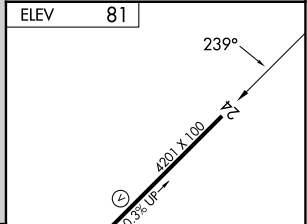

CATEGORY	A	B	C	D
CIRCLING	560-1	479 (500-1)	NA