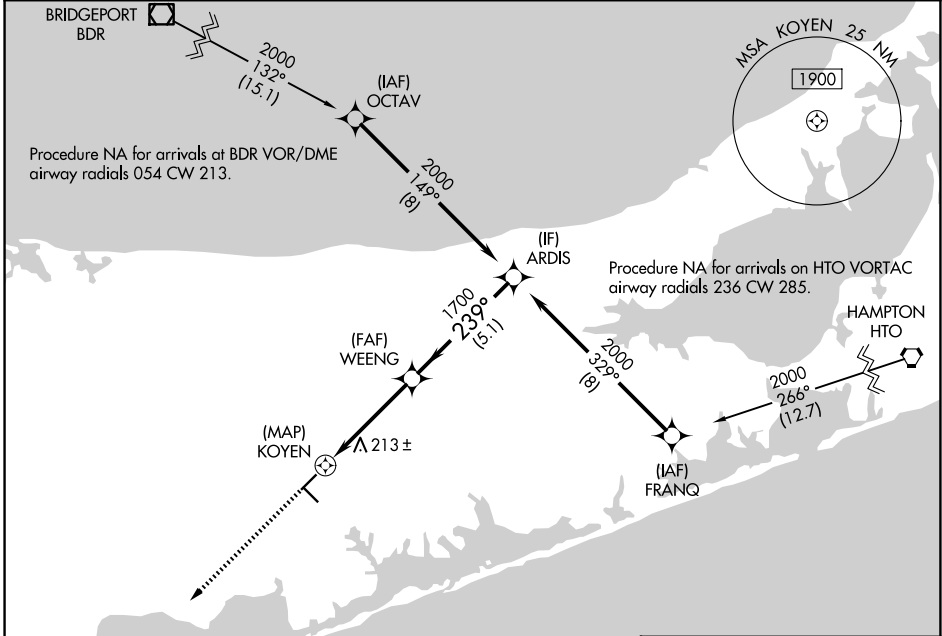

APP CRS 239°	Rwy Ldg TDZE Apt Elev	N/A N/A 81
------------------------	-----------------------------	---------------------------------------

RNAV (GPS)-A

BROOKHAVEN (HWV)

RNP APCH - GPS.	<p>▽ Rwy 6, 15 and 33 helicopter visibility reduction below 1 SM NA. ▲ Circling Rwy 6, 15, 33 NA at night. When local altimeter setting not received, use ISP altimeter setting and increase all MDAs 40 feet.</p>	<p>MISSED APPROACH: Climb to 2000 direct PIRCE and hold.</p>
ASOS 119.625		

ASOS 119.625	NEW YORK APP CON 120.05 343.75	UNICOM 122.8 (CTAF) 0
------------------------	--	---------------------------------

NE-2, 16 APR 2026 to 14 MAY 2026

NE-2, 16 APR 2026 to 14 MAY 2026

CATEGORY	A	B	C	D
CIRCLING	560-1	479 (500-1)	NA	