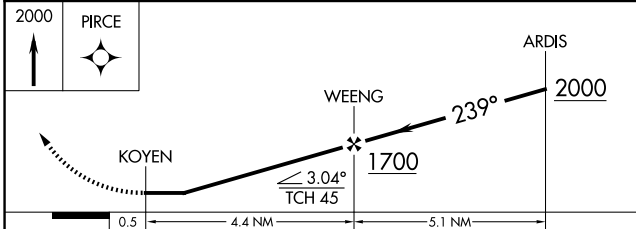

APP CRS 239°	Rwy Ldg TDZE Apt Elev	N/A N/A 81
------------------------	-----------------------------	---------------------------------------

RNAV (GPS)-A

BROOKHAVEN (HWV)

RNP APCH - GPS.	<p>▽ Rwy 6, 15 and 33 helicopter visibility reduction below 1 SM NA. ▲ Circling Rwy 6, 15, 33 NA at night. When local altimeter setting not received, use ISP altimeter setting and increase all MDAs 40 feet.</p>	<p>MISSED APPROACH: Climb to 2000 direct PIRCE and hold.</p>
ASOS 119.625		

ASOS 119.625	NEW YORK APP CON 120.05 343.75	UNICOM 122.8 (CTAF) 0
------------------------	--	---------------------------------

NE-2, 16 APR 2026 to 14 MAY 2026

NE-2, 16 APR 2026 to 14 MAY 2026

CATEGORY	A	B	C	D
CIRCLING	560-1	479 (500-1)	NA	