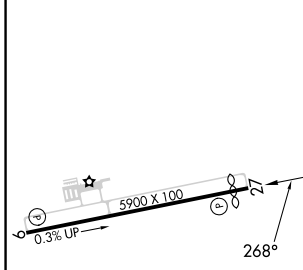

CATEGORY	A	B	C	D
LPV DA		1184-7/8	259 (300-7/8)	
LNAV/VNAV DA		1198-7/8	273 (300-7/8)	
LNAV MDA		1300-1	375 (400-1)	
CIRCLING	1340-1 414 (500-1)	1380-1 454 (500-1)	1500-1½ 574 (600-1½)	1580-2 654 (700-2)

REIL Rwy 9 and 27 **0**
HIRL Rwy 9-27 **0**

EC-2, 16 APR 2026 to 14 MAY 2026

EC-2, 16 APR 2026 to 14 MAY 2026