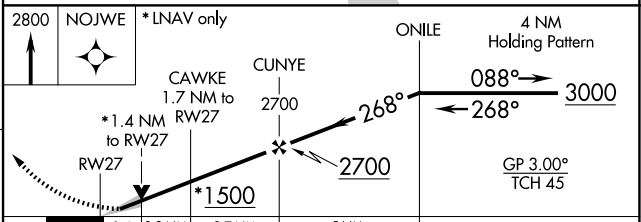

CATEGORY	A	B	C	D
LPV DA		1184-7/8	259 (300-7/8)	
LNAV/VNAV DA		1198-7/8	273 (300-7/8)	
LNAV MDA		1300-1	375 (400-1)	
CIRCLING	1340-1 414 (500-1)	1380-1 454 (500-1)	1500-1½ 574 (600-1½)	1580-2 654 (700-2)

REIL Rwy 9 and 27 **0**
HIRL Rwy 9-27 **0**

EC-2, 16 APR 2026 to 14 MAY 2026

EC-2, 16 APR 2026 to 14 MAY 2026