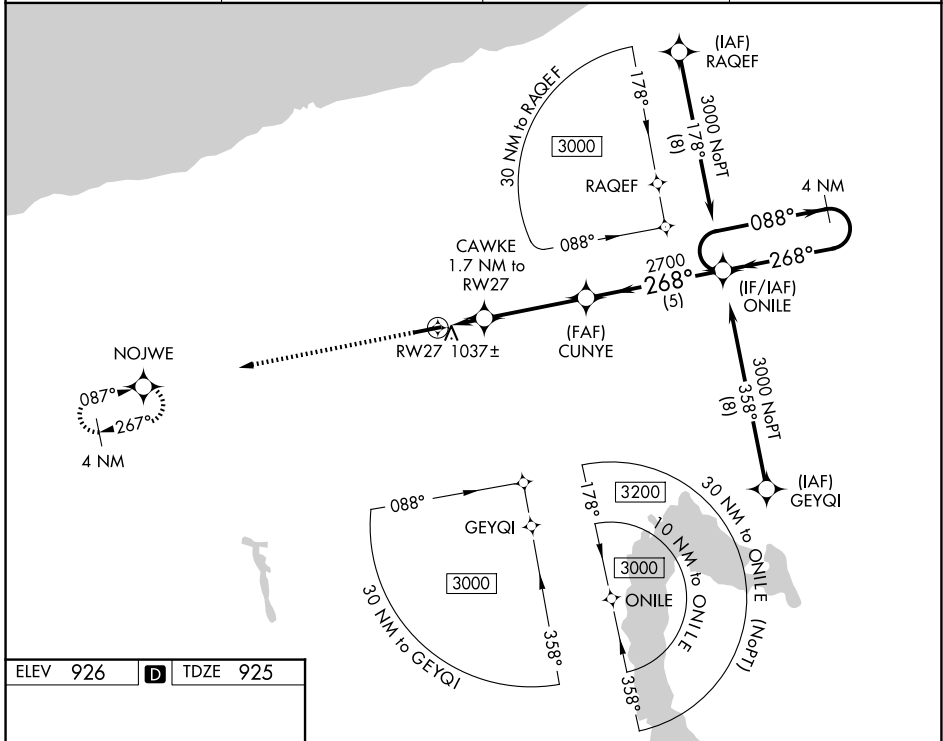

WAAS CH 72713 W27A	APP CRS 268°	Rwy Ldg TDZE Apt Elev	5100 925 926
--	------------------------	-----------------------------	---

RNAV (GPS) RWY 27

NORTHEAST OHIO RGNL (HZY)

▼ For uncompensated Baro-VNAV systems, LNAV/VNAV NA below -21°C (-5°F) or above 54°C (130°F). DME/DME RNP-0.3 NA.

MISSED APPROACH: Climb to 2800 direct NOJWE and hold.

ASOS 127.025	BUFFALO APP CON * 121.0	UNICOM 122.8 (CTAF)	123.3 0
------------------------	-----------------------------------	-------------------------------	-----------------------

ELEV 926	D	TDZE 925
----------	----------	----------

CATEGORY	A	B	C	D
LPV DA		1184-7/8	259 (300-7/8)	
LNAV/VNAV DA		1198-7/8	273 (300-7/8)	
LNAV MDA		1300-1	375 (400-1)	
CIRCLING	1340-1 414 (500-1)	1380-1 454 (500-1)	1500-1½ 574 (600-1½)	1580-2 654 (700-2)

REIL Rwy 9 and 27 **0**
HIRL Rwy 9-27 **0**

EC-2, 16 APR 2026 to 14 MAY 2026

EC-2, 16 APR 2026 to 14 MAY 2026