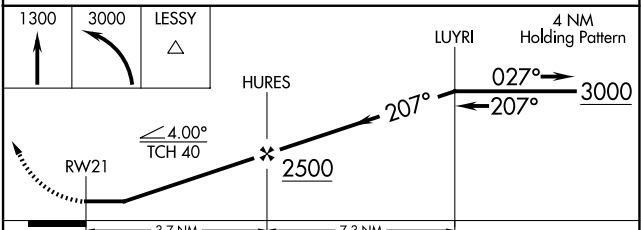

APP CRS 207°	Rwy Ldg TDZE Apt Elev	3510 891 891
------------------------	-----------------------------	---

RNAV (GPS) RWY 21

FITCH H BEACH (F'PK)

RNP APCH - GPS.	MISSED APPROACH: Climb to 3000 then climbing left turn to 3000 direct LESSY and hold.
<p>⚠ Circling NA to Rwy 15 and 33.</p> <p>⚠ Rwy 21 helicopter visibility reduction below 1 SM NA.</p> <p>Procedure NA at night.</p>	

AWOS-3P 118.075	GREAT LAKES APP CON 118.65 226.4	UNICOM 123.0 (CTAF) 0
---------------------------	--	---------------------------------

CATEGORY	A	B	C	D
INAV MDA	1300-1	409 (500-1)	NA	
CIRCLING	1400-1 509 (600-1)	1480-1 589 (600-1)	NA	