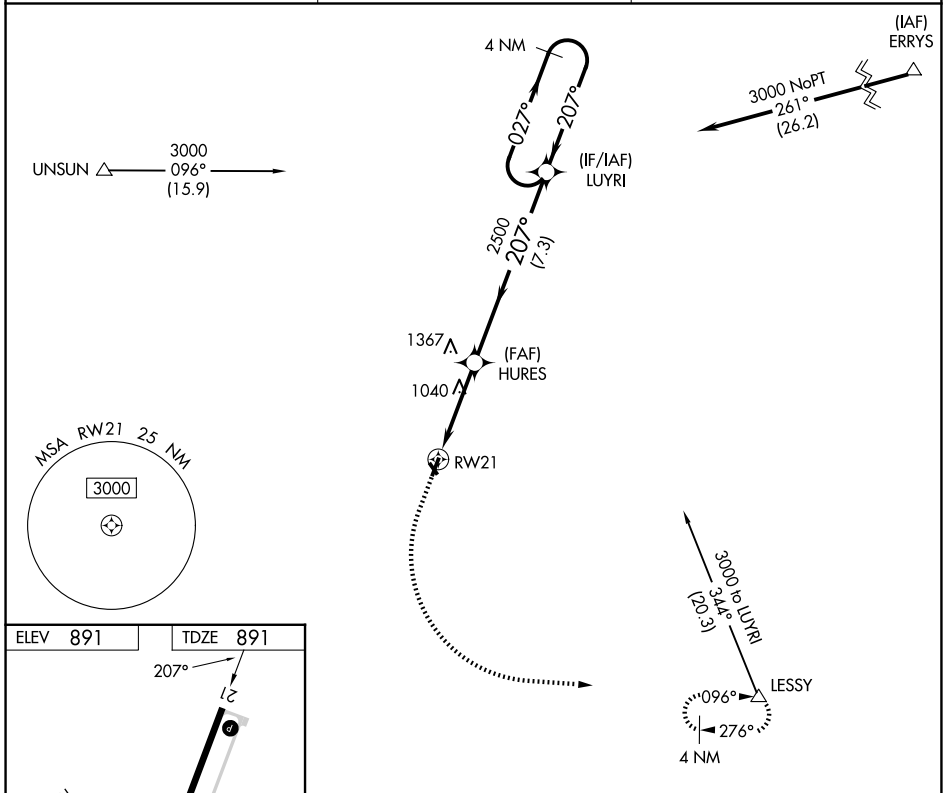

APP CRS 207°	Rwy Ldg TDZE Apt Elev	3510 891 891
------------------------	-----------------------------	---

RNAV (GPS) RWY 21

FITCH H BEACH (F'PK)

RNP APCH - GPS.	MISSED APPROACH: Climb to 3000 then climbing left turn to 3000 direct LESSY and hold.
<p>⚠ Circling NA to Rwy 15 and 33.</p> <p>⚠ Rwy 21 helicopter visibility reduction below 1 SM NA.</p> <p>Procedure NA at night.</p>	

AWOS-3P 118.075	GREAT LAKES APP CON 118.65 226.4	UNICOM 123.0 (CTAF) 0
---------------------------	--	---------------------------------

CATEGORY	A	B	C	D
INAV MDA	1300-1	409 (500-1)	NA	
CIRCLING	1400-1 509 (600-1)	1480-1 589 (600-1)	NA	