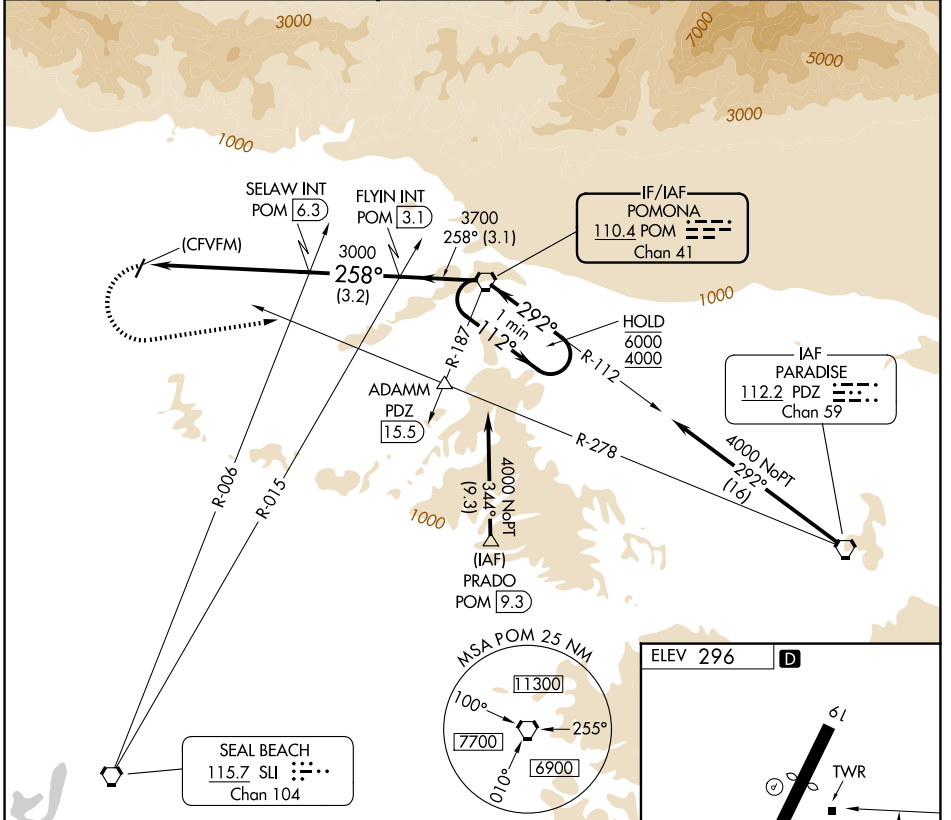

VORTAC POM 110.4 Chan 41	APP CRS 258°	Rwy Ldg TDZE N/A Apt Elev 296
--	------------------------	--

VOR-A
SAN GABRIEL VALLEY (EMT)

⚠ Circling Rwy 1 NA at night. When local altimeter setting not received, use Ontario Int'l altimeter setting and increase all MDA 160 feet.

MISSED APPROACH: Climbing left turn to 2500 on heading 070° and PDZ VORTAC R-278 to ADAMM INT/PDZ 15.5 DME then continue climb to 4000 to PDZ VORTAC.

ATIS 118.75	SOCAL APP CON 125.5 349.0	EL MONTE TOWER * 121.2 (CTAF) 0	GND CON 125.9	UNICOM 122.95
-----------------------	-------------------------------------	--	-------------------------	-------------------------

CATEGORY	A	B	C	D	FAF to MAP 5.9 NM					
CIRCLING	1280-1¼ 984 (1000-1¼)	1280-1½ 984 (1000-1½)	1280-3 984 (1000-3)	1320-3 1024 (1100-3)	Knots	60	90	120	150	180
					Min:Sec	5:54	3:56	2:57	2:22	1:58

SW-3, 16 APR 2026 to 14 MAY 2026

SW-3, 16 APR 2026 to 14 MAY 2026