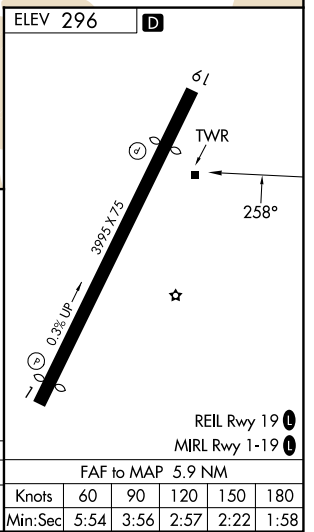

VORTAC POM 110.4 Chan 41	APP CRS 258°	Rwy Ldg TDZE N/A Apt Elev 296
--	------------------------	--

VOR-A
SAN GABRIEL VALLEY (EMT)

⚠ Circling Rwy 1 NA at night. When local altimeter setting not received, use Ontario Int'l altimeter setting and increase all MDA 160 feet.

MISSED APPROACH: Climbing left turn to 2500 on heading 070° and PDZ VORTAC R-278 to ADAMM INT/PDZ 15.5 DME then continue climb to 4000 to PDZ VORTAC.

ATIS 118.75	SOCAL APP CON 125.5 349.0	EL MONTE TOWER * 121.2 (CTAF) 0	GND CON 125.9	UNICOM 122.95
-----------------------	-------------------------------------	--	-------------------------	-------------------------

CATEGORY	A	B	C	D	FAF to MAP 5.9 NM					
CIRCLING	1280-1¼ 984 (1000-1¼)	1280-1½ 984 (1000-1½)	1280-3 984 (1000-3)	1320-3 1024 (1100-3)	Knots	60	90	120	150	180
					Min:Sec	5:54	3:56	2:57	2:22	1:58

SW-3, 16 APR 2026 to 14 MAY 2026