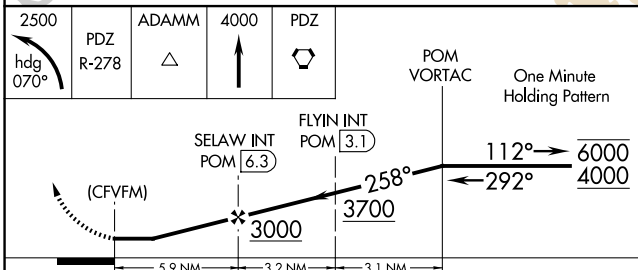

VORTAC POM 110.4 Chan 41	APP CRS 258°	Rwy Ldg TDZE N/A Apt Elev 296
--	------------------------	--

VOR-A
SAN GABRIEL VALLEY (EMT)

⚠ Circling Rwy 1 NA at night. When local altimeter setting not received, use Ontario Int'l altimeter setting and increase all MDA 160 feet.

MISSED APPROACH: Climbing left turn to 2500 on heading 070° and PDZ VORTAC R-278 to ADAMM INT/PDZ 15.5 DME then continue climb to 4000 to PDZ VORTAC.

ATIS 118.75	SOCAL APP CON 125.5 349.0	EL MONTE TOWER * 121.2 (CTAF) 0	GND CON 125.9	UNICOM 122.95
-----------------------	-------------------------------------	--	-------------------------	-------------------------

CATEGORY	A	B	C	D	FAF to MAP 5.9 NM					
CIRCLING	1280-1¼ 984 (1000-1¼)	1280-1½ 984 (1000-1½)	1280-3 984 (1000-3)	1320-3 1024 (1100-3)	Knots	60	90	120	150	180
					Min:Sec	5:54	3:56	2:57	2:22	1:58

SW-3, 16 APR 2026 to 14 MAY 2026