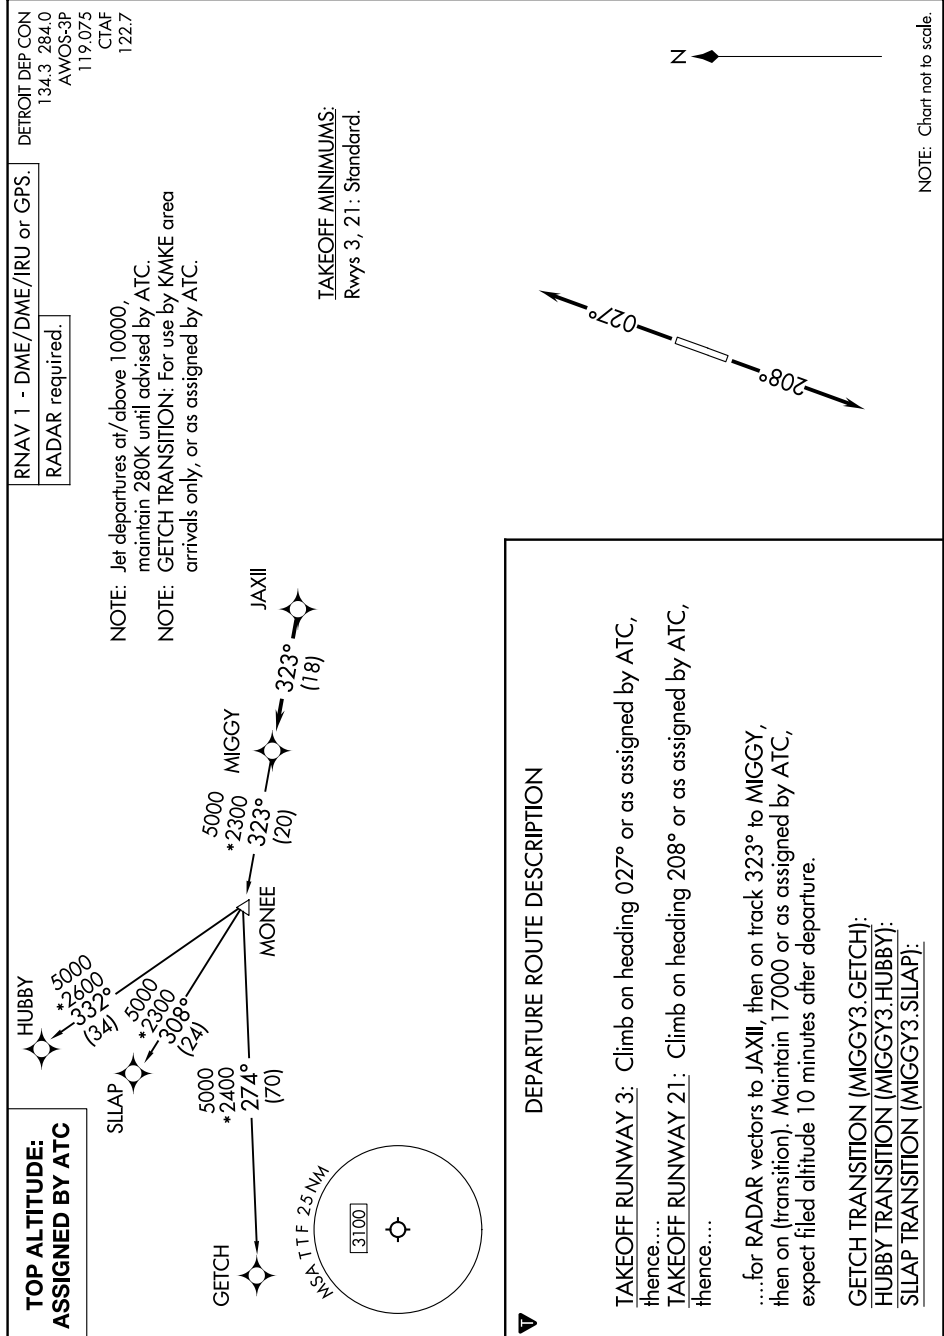

(MIGGY3.MIGGY) 26078

MIGGY THREE DEPARTURE (RNAV) AL-5642 (FAA)

CLUSTER (TTF)
MONROE, MICHIGAN

EC-1, 16 APR 2026 to 14 MAY 2026

NOTE: Chart not to scale.

MIGGY THREE DEPARTURE (RNAV)
(MIGGY3.MIGGY) 16MAY24

MONROE, MICHIGAN
CLUSTER (TTF)

EC-1, 16 APR 2026 to 14 MAY 2026