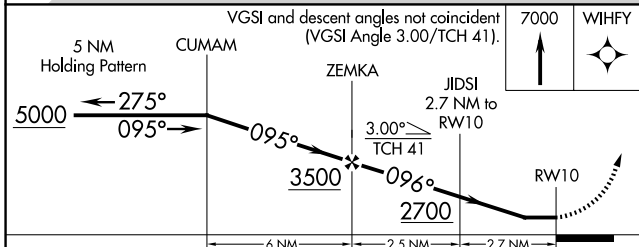

CATEGORY	A	B	C	D
LP MDA	2200-1	397 (400-1)	2200-1½	397 (400-1½)
RNAV MDA	2240-1	437 (500-1)	2240-1¼	437 (500-1¼)
CIRCLING	2300-1	497 (500-1)	2380-1½ 577 (600-1½)	2640-2¾ 837 (900-2¾)

MIRL Rwy 10-28 ①
REIL Rwys 10 and 28 ①