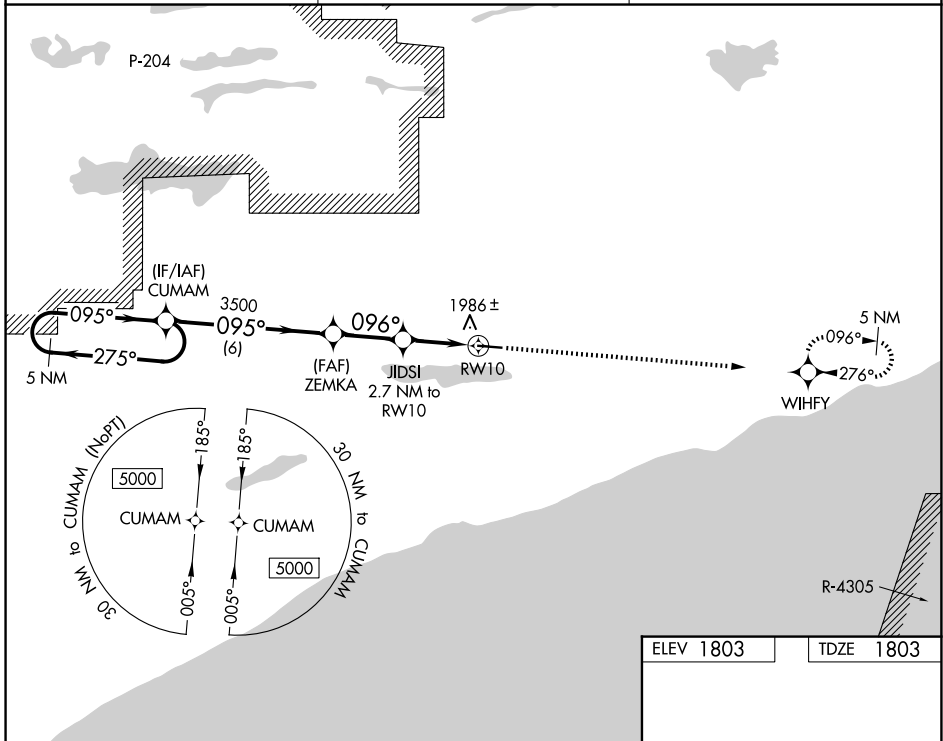

WAAS CH 45920 W10A	APP CRS 096°	Rwy Ldg TDZE Apt Elev	5002 1803 1803

RNAV (GPS) RWY 10

GRAND MARAIS/COOK COUNTY (CKC)

RNP APCH.	MISSED APPROACH: Climb to 7000 direct WIHFY and hold, continue climb-in-hold to 7000.
▼ Rwy 10 helicopter visibility reduction below 1 SM NA. ▲ Procedure NA at night.	

AWOS-3 119.925	MINNEAPOLIS CENTER 127.9 281.45	UNICOM 122.8 (CTAF) ①

NC-1, 16 APR 2026 to 14 MAY 2026

NC-1, 16 APR 2026 to 14 MAY 2026

ELEV 1803	TDZE 1803