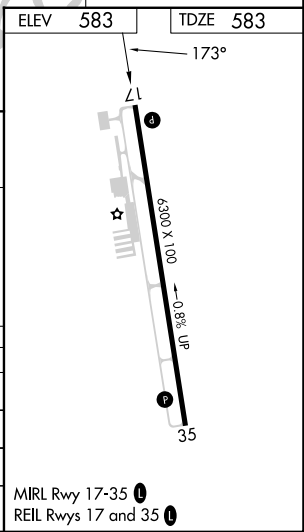

WAAS CH 70725 W17A	APP CRS 173°	Rwy Ldg TDZE Apt Elev	6300 583 583

RNAV (GPS) RWY 17

MUSIC CITY EXEC (X.N.X)

RNP APCH.		MISSED APPROACH: Climb to 3000 direct OPCIL and hold.	
▽	For uncompensated Baro-VNAV systems, LNAV/VNAV NA below -16°C or above 54°C. Rwy 17 helicopter visibility reduction below 3/4 SM NA.		

AWOS-3 132.725	NASHVILLE APP CON 118.4 360.7	GCO 135.075	UNICOM 123.05 (CTAF) ①

SE-1, 16 APR 2026 to 14 MAY 2026

SE-1, 16 APR 2026 to 14 MAY 2026