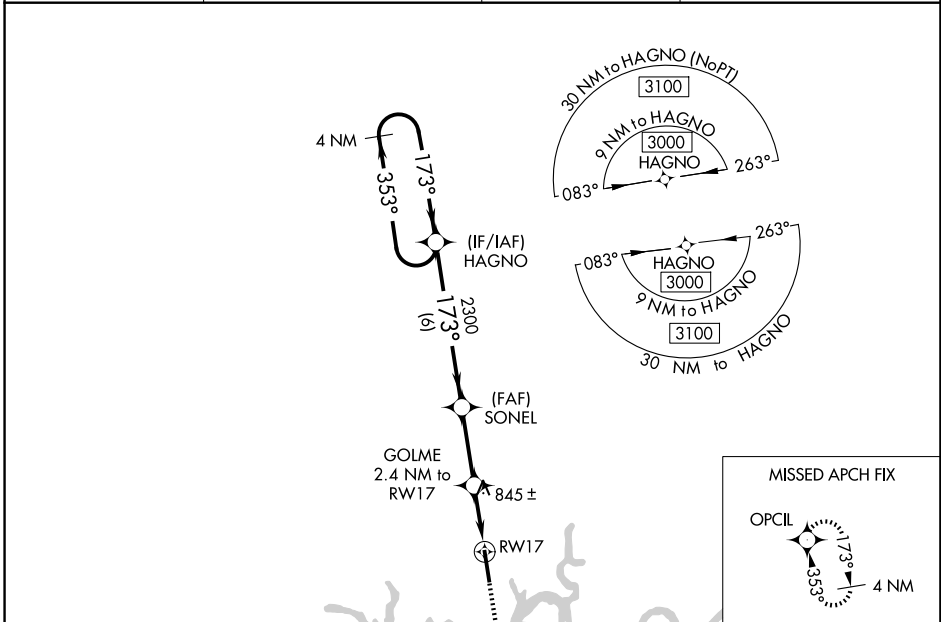

WAAS CH 70725 W17A	APP CRS 173°	Rwy Ldg TDZE Apt Elev	6300 583 583
--	------------------------	-----------------------------	---

RNAV (GPS) RWY 17

MUSIC CITY EXEC (X.N.X)

RNP APCH.		MISSED APPROACH: Climb to 3000 direct OPCIL and hold.	
▽	For uncompensated Baro-VNAV systems, LNAV/VNAV NA below -16°C or above 54°C. Rwy 17 helicopter visibility reduction below 3/4 SM NA.		

AWOS-3 132.725	NASHVILLE APP CON 118.4 360.7	GCO 135.075	UNICOM 123.05 (CTAF) ①
--------------------------	---	-----------------------	----------------------------------

SE-1, 16 APR 2026 to 14 MAY 2026

SE-1, 16 APR 2026 to 14 MAY 2026