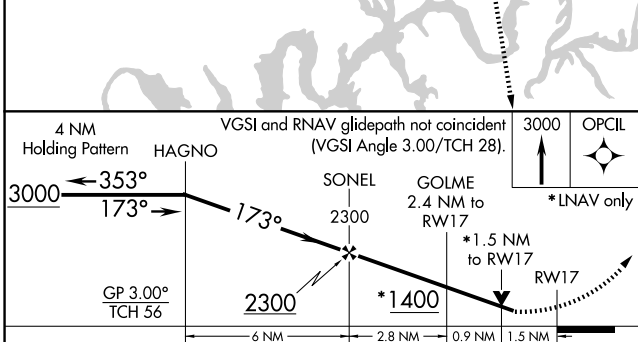

WAAS CH 70725 W17A	APP CRS 173°	Rwy Ldg TDZE Apt Elev	6300 583 583
--	------------------------	-----------------------------	---

RNAV (GPS) RWY 17

MUSIC CITY EXEC (X.N.X)

RNP APCH.		MISSED APPROACH: Climb to 3000 direct OPCIL and hold.	
▽	For uncompensated Baro-VNAV systems, LNAV/VNAV NA below -16°C or above 54°C. Rwy 17 helicopter visibility reduction below 3/4 SM NA.		

AWOS-3 132.725	NASHVILLE APP CON 118.4 360.7	GCO 135.075	UNICOM 123.05 (CTAF) ①
--------------------------	---	-----------------------	----------------------------------

SE-1, 16 APR 2026 to 14 MAY 2026