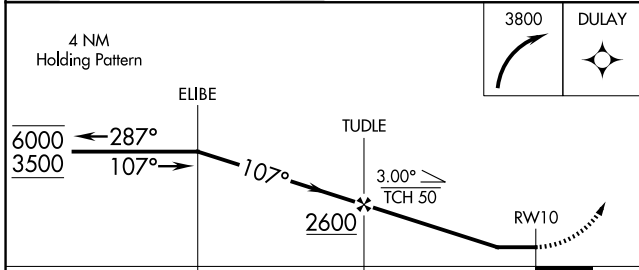

APP CRS	Rwy Ldg	N/A
107°	TDZE	N/A
	Apt Elev	1039

RNAV (GPS)-A

SKANEATELES AERO DROME (6B9)

RNP APCH - GPS.		MISSED APPROACH: Climbing right turn to 3800 direct DULAY and hold.
<p>⚠ Circling NA to Rwy 4 and 22. Circling to Rwy 28 NA at night. ⚠ Rwy 28 helicopter visibility reduction below 1 SM NA.</p>		
AWOS-3P 120.125	SYRACUSE APP CON 126.125 269.125	UNICOM 122.8 (CTAF) ①

NE-2, 16 APR 2026 to 14 MAY 2026

NE-2, 16 APR 2026 to 14 MAY 2026

CATEGORY	A	B	C	D
CIRCLING	1600-1 561 (600-1)	1700-1 661 (700-1)	1780-2¼ 741 (800-2¼)	NA

REIL Rwy 10 and 28
MIRL Rwy 10-28 ①