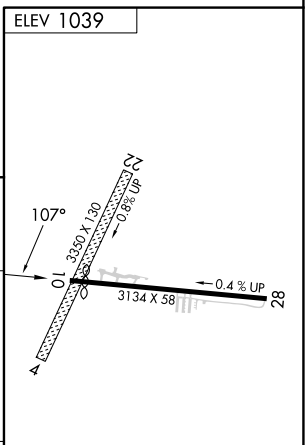

APP CRS	Rwy Ldg	N/A
107°	TDZE	N/A
	Apt Elev	1039

RNAV (GPS)-A

SKANEATELES AERO DROME (6B9)

RNP APCH - GPS.		MISSED APPROACH: Climbing right turn to 3800 direct DULAY and hold.
<p>⚠ Circling NA to Rwy 4 and 22. Circling to Rwy 28 NA at night. ⚠ Rwy 28 helicopter visibility reduction below 1 SM NA.</p>		
AWOS-3P 120.125	SYRACUSE APP CON 126.125 269.125	UNICOM 122.8 (CTAF) ①

NE-2, 16 APR 2026 to 14 MAY 2026

NE-2, 16 APR 2026 to 14 MAY 2026

CATEGORY	A	B	C	D
CIRCLING	1600-1 561 (600-1)	1700-1 661 (700-1)	1780-2¼ 741 (800-2¼)	NA

REIL Rwy 10 and 28
MIRL Rwy 10-28 ①