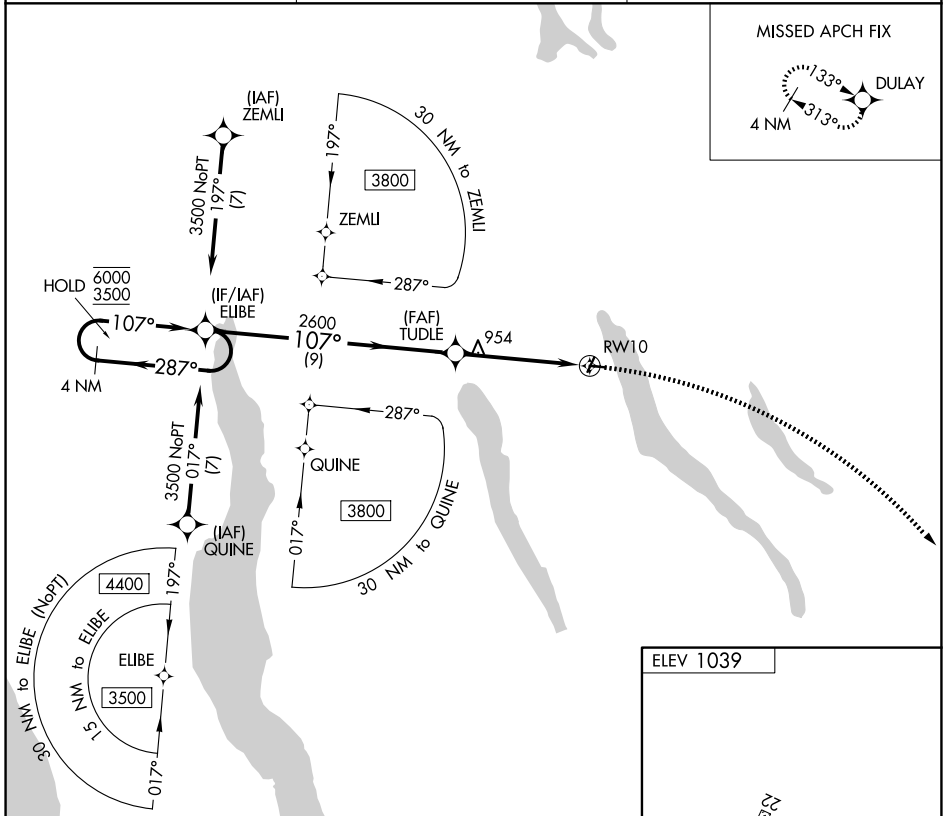

APP CRS	Rwy Ldg	N/A
107°	TDZE	N/A
	Apt Elev	1039

RNAV (GPS)-A

SKANEATELES AERO DROME (6B9)

RNP APCH - GPS.		MISSED APPROACH: Climbing right turn to 3800 direct DULAY and hold.
<p>⚠ Circling NA to Rwy 4 and 22. Circling to Rwy 28 NA at night. ⚠ Rwy 28 helicopter visibility reduction below 1 SM NA.</p>		
AWOS-3P 120.125	SYRACUSE APP CON 126.125 269.125	UNICOM 122.8 (CTAF) ①

NE-2, 16 APR 2026 to 14 MAY 2026

NE-2, 16 APR 2026 to 14 MAY 2026

CATEGORY	A	B	C	D
CIRCLING	1600-1 561 (600-1)	1700-1 661 (700-1)	1780-2¼ 741 (800-2¼)	NA

REIL Rwy 10 and 28
MIRL Rwy 10-28 ①