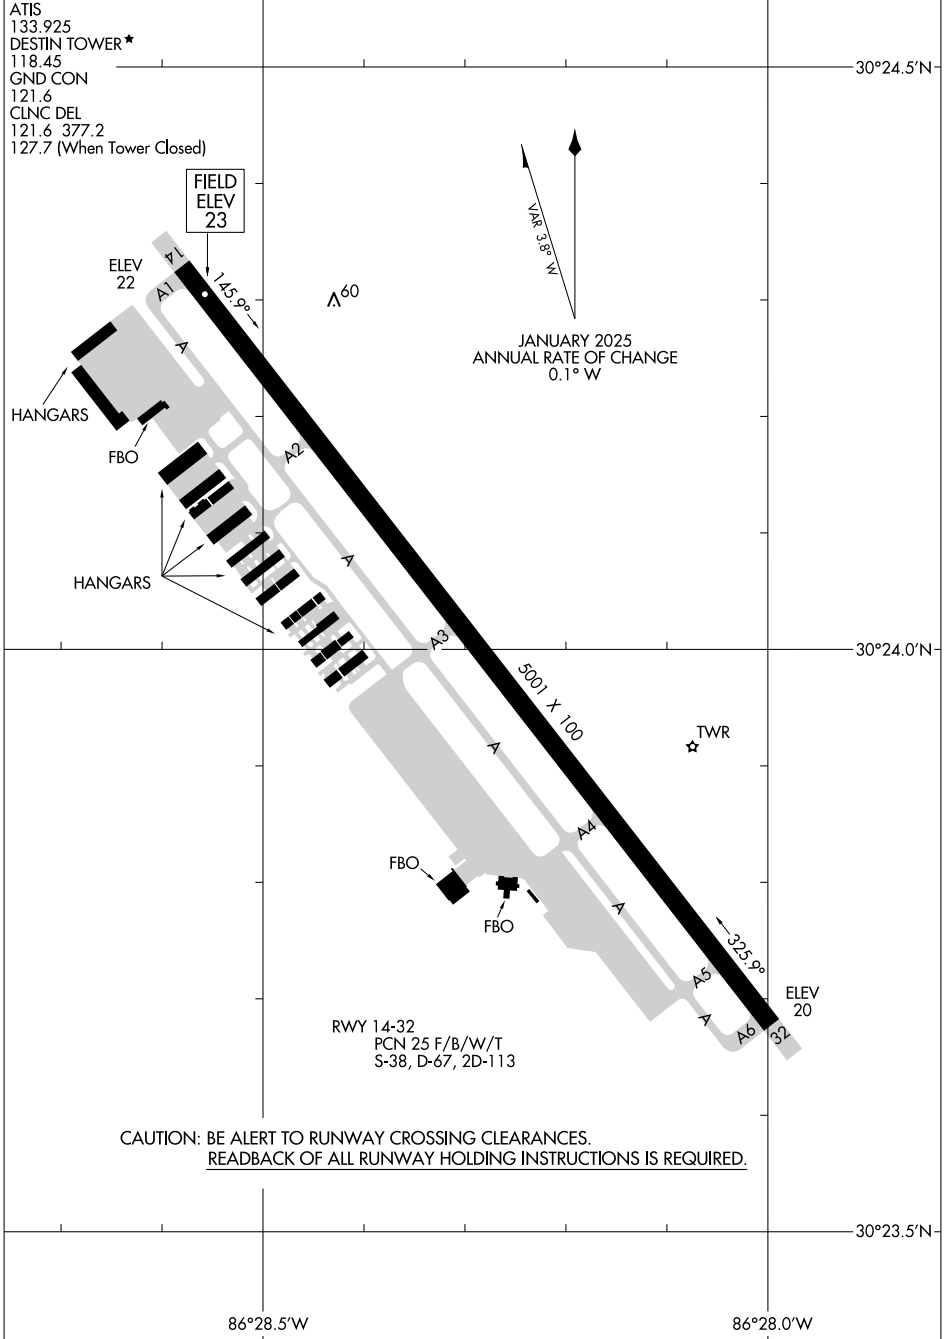

25107

# AIRPORT DIAGRAM

AL-5680 (FAA)

DESTIN EXEC (DTS)  
DESTIN, FLORIDA

SE-3, 16 APR 2026 to 14 MAY 2026

SE-3, 16 APR 2026 to 14 MAY 2026

AIRPORT DIAGRAM  
25107

DESTIN, FLORIDA  
DESTIN EXEC (DTS)