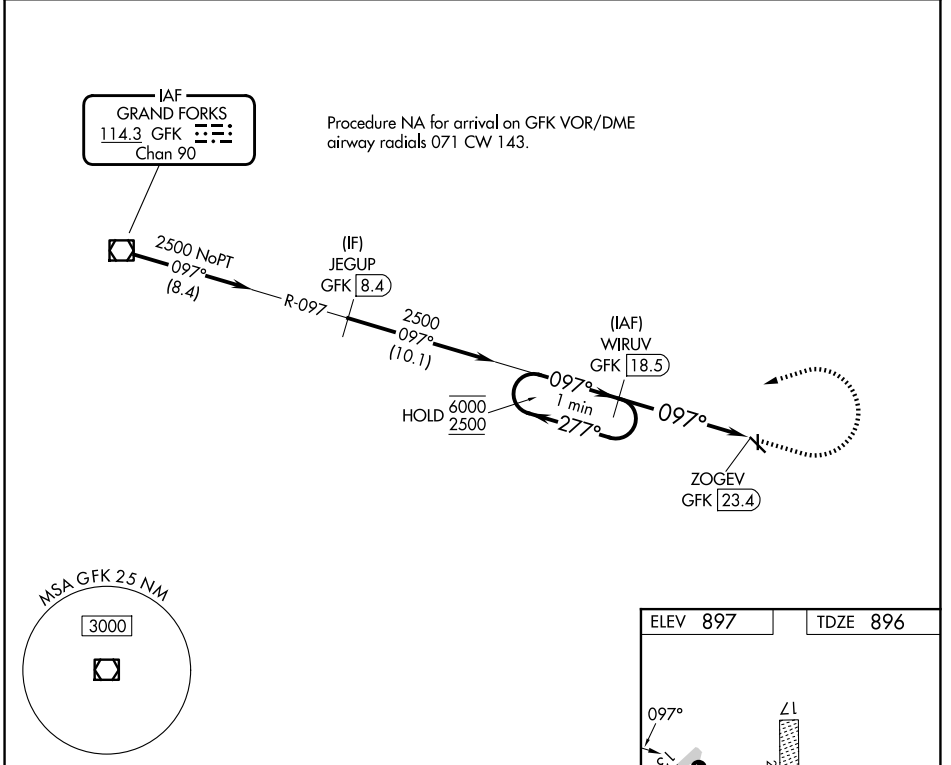

VOR/DME GFK 114.3 Chan 90	APP CRS 097°	Rwy Ldg TDZE Apt Elev	4300 896 897
---	------------------------	-----------------------------	---

VOR RWY 13
CROOKSTON MUNI/KIRKWOOD FLD (CKN)

DME required.

⚠ Circling NA to Rwys 17 and 35. When local altimeter setting not received, use GFK altimeter setting and increase all MDAs 80 feet and S-13 visibility Cat C 3/8 SM, and Circling visibility Cat C 1/4 SM.

MISSED APPROACH: Climb to 2000 then climbing left turn to 2500 on heading 250° and GFK VOR/DME R-097 to WIRUV/18.5 DME and hold.

AWOS-3 126.425	GRAND FORKS APP CON* 118.1 318.1	UNICOM 122.7 (CTAF) 0
--------------------------	--	---------------------------------