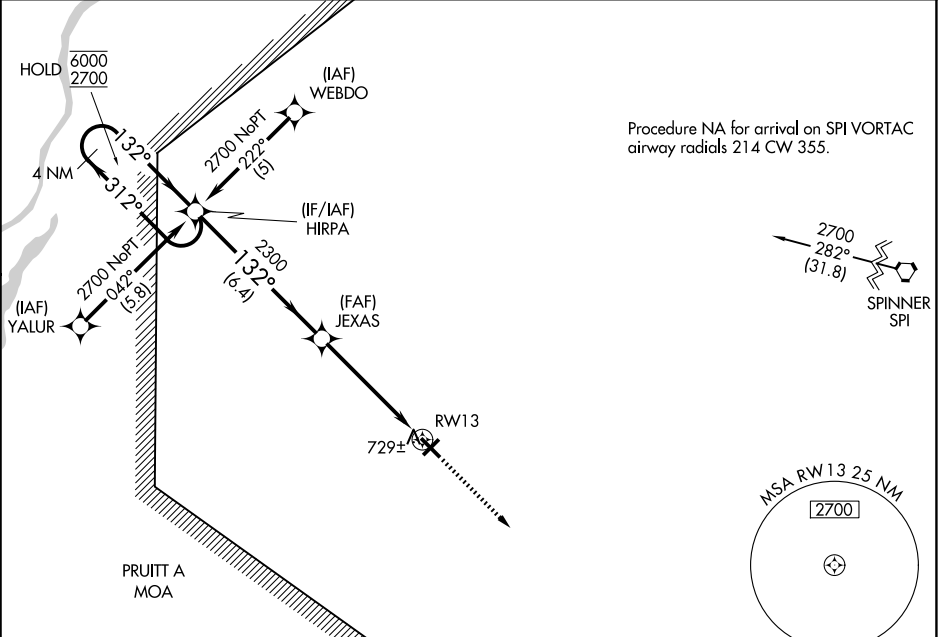

APP CRS	Rwy Ldg	5000
132°	TDZE	622
	Apt Elev	624

RNAV (GPS) RWY 13

JACKSONVILLE MUNI (IJX)

RNP APCH - GPS.		MISSED APPROACH: Climb to 2700 direct JARKA and hold.	
 			

AWOS-3PT 120.525	SAINT LOUIS APP CON 126.15 323.0	CLNC DEL 118.45	UNICOM 122.8 (CTAF) 
----------------------------	--	---------------------------	---

Procedure NA for arrival on SPI VORTAC airway radials 214 CW 355.

EC-3, 16 APR 2026 to 14 MAY 2026

EC-3, 16 APR 2026 to 14 MAY 2026