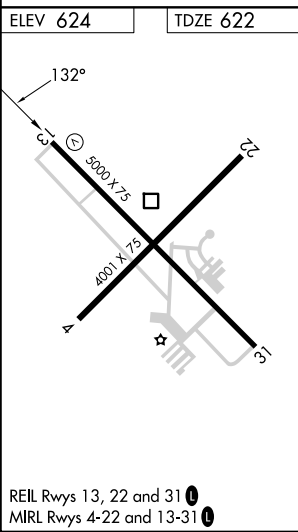

APP CRS	Rwy Ldg	5000
132°	TDZE	622
	Apt Elev	624

RNAV (GPS) RWY 13

JACKSONVILLE MUNI (IJX)

RNP APCH - GPS.		MISSED APPROACH: Climb to 2700 direct JARKA and hold.	
 			

AWOS-3PT 120.525	SAINT LOUIS APP CON 126.15 323.0	CLNC DEL 118.45	UNICOM 122.8 (CTAF) 
----------------------------	--	---------------------------	---

Procedure NA for arrival on SPI VORTAC airway radials 214 CW 355.

EC-3, 16 APR 2026 to 14 MAY 2026

EC-3, 16 APR 2026 to 14 MAY 2026