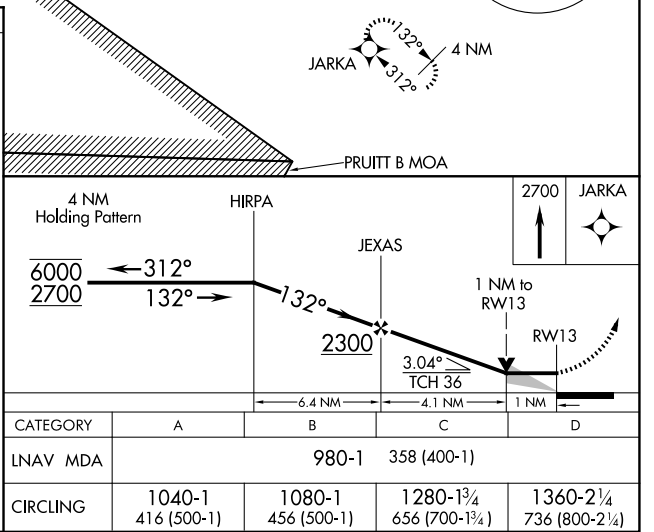

APP CRS	Rwy Ldg	5000
132°	TDZE	622
	Apt Elev	624

RNAV (GPS) RWY 13

JACKSONVILLE MUNI (IJX)

RNP APCH - GPS.		MISSED APPROACH: Climb to 2700 direct JARKA and hold.	
 			

AWOS-3PT 120.525	SAINT LOUIS APP CON 126.15 323.0	CLNC DEL 118.45	UNICOM 122.8 (CTAF) 
----------------------------	--	---------------------------	---

Procedure NA for arrival on SPI VORTAC airway radials 214 CW 355.

EC-3, 16 APR 2026 to 14 MAY 2026

EC-3, 16 APR 2026 to 14 MAY 2026