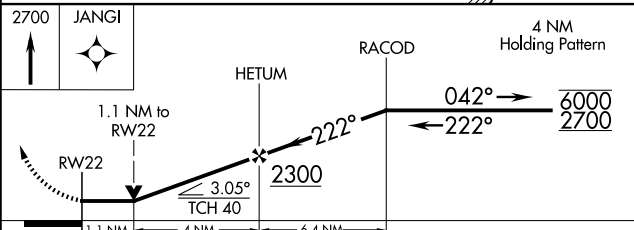

ELEV 624	TDZE 620

REIL Rwy 13, 22 and 31
MIRL Rwy 4-22 and 13-31

CATEGORY	A	B	C	D
LNVA MDA	1020-1	400 (400-1)	1020-1 1/8	400 (400-1 1/8)
CIRCLING	1040-1 416 (500-1)	1080-1 456 (500-1)	1280-1 1/4 656 (700-1 1/4)	1360-2 1/4 736 (800-2 1/4)