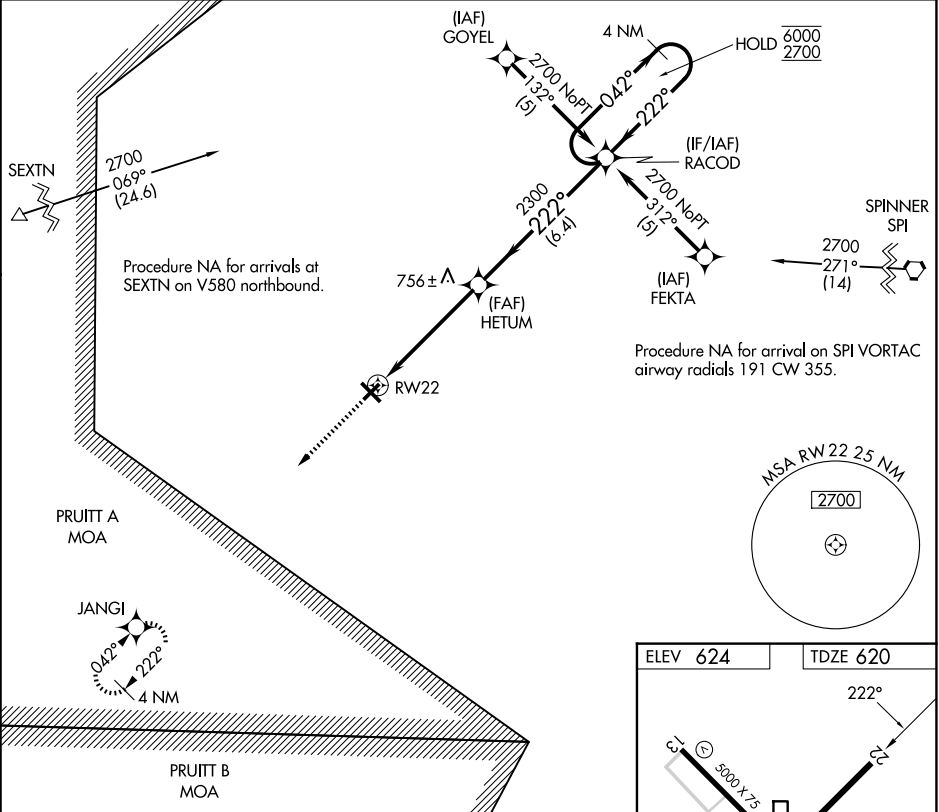

APP CRS	Rwy Ldg	4001
222°	TDZE	620
	Apt Elev	624

RNAV (GPS) RWY 22

JACKSONVILLE MUNI (IJX)

RNP APCH - GPS.
 ⚠ Rwy 22 helicopter visibility reduction below 3/4 SM NA.

MISSED APPROACH: Climb to 2700 direct JANGI and hold.

AWOS-3PT 120.525	SAINT LOUIS APP CON 126.15 323.0	CLNC DEL 118.45	UNICOM 122.8 (CTAF)
----------------------------	--	---------------------------	-------------------------------

EC-3, 16 APR 2026 to 14 MAY 2026

EC-3, 16 APR 2026 to 14 MAY 2026

ELEV 624	TDZE 620
----------	----------

REIL Rwy 13, 22 and 31
 MIRL Rwy 4-22 and 13-31

CATEGORY	A	B	C	D
LNVA MDA	1020-1	400 (400-1)	1020-1 1/8	400 (400-1 1/8)
CIRCLING	1040-1 416 (500-1)	1080-1 456 (500-1)	1280-1 1/4 656 (700-1 1/4)	1360-2 1/4 736 (800-2 1/4)