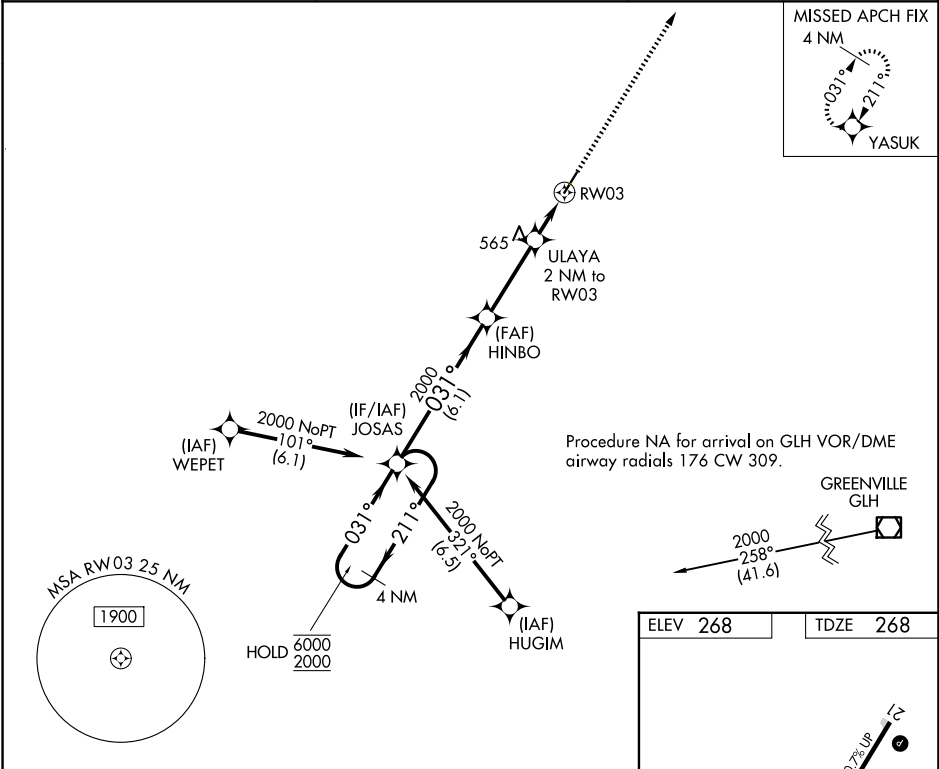

RNAV (GPS) RWY 3
MONTICELLO MUNI/ELLIS FLD (L,L,Q)

APP CRS	Rwy Ldg	5020
031°	TDZE	268
	Apt Elev	268

RNP APCH - GPS.

▼
▲ Rwy 3 helicopter visibility reduction below 3/4 SM NA.

MISSED APPROACH: Climb to 2000 direct YASUK and hold.

ASOS 133.325	MEMPHIS CENTER 135.875 269.35	UNICOM 122.8 (CTAF) 1
------------------------	---	---------------------------------

CATEGORY	A	B	C	D
LNNAV MDA	820-1	552 (600-1)	820-1½ 552 (600-1½)	NA
CIRCLING	820-1	552 (600-1)	980-2 712 (800-2)	NA

SC-1, 16 APR 2026 to 14 MAY 2026

SC-1, 16 APR 2026 to 14 MAY 2026