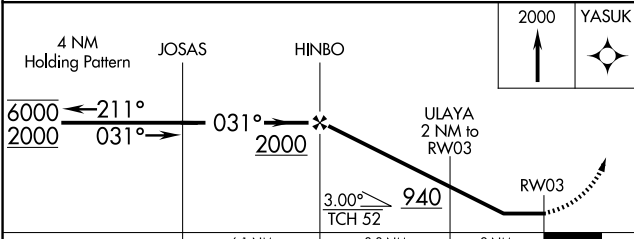

RNAV (GPS) RWY 3
MONTICELLO MUNI/ELLIS FLD (L,L,Q)

APP CRS	Rwy Ldg	5020
031°	TDZE	268
	Apt Elev	268

RNP APCH - GPS.

▼
▲ Rwy 3 helicopter visibility reduction below 3/4 SM NA.

MISSED APPROACH: Climb to 2000 direct YASUK and hold.

ASOS 133.325	MEMPHIS CENTER 135.875 269.35	UNICOM 122.8 (CTAF) 1

CATEGORY	A	B	C	D
LNNAV MDA	820-1	552 (600-1)	820-1½ 552 (600-1½)	NA
CIRCLING	820-1	552 (600-1)	980-2 712 (800-2)	NA

SC-1, 16 APR 2026 to 14 MAY 2026

SC-1, 16 APR 2026 to 14 MAY 2026