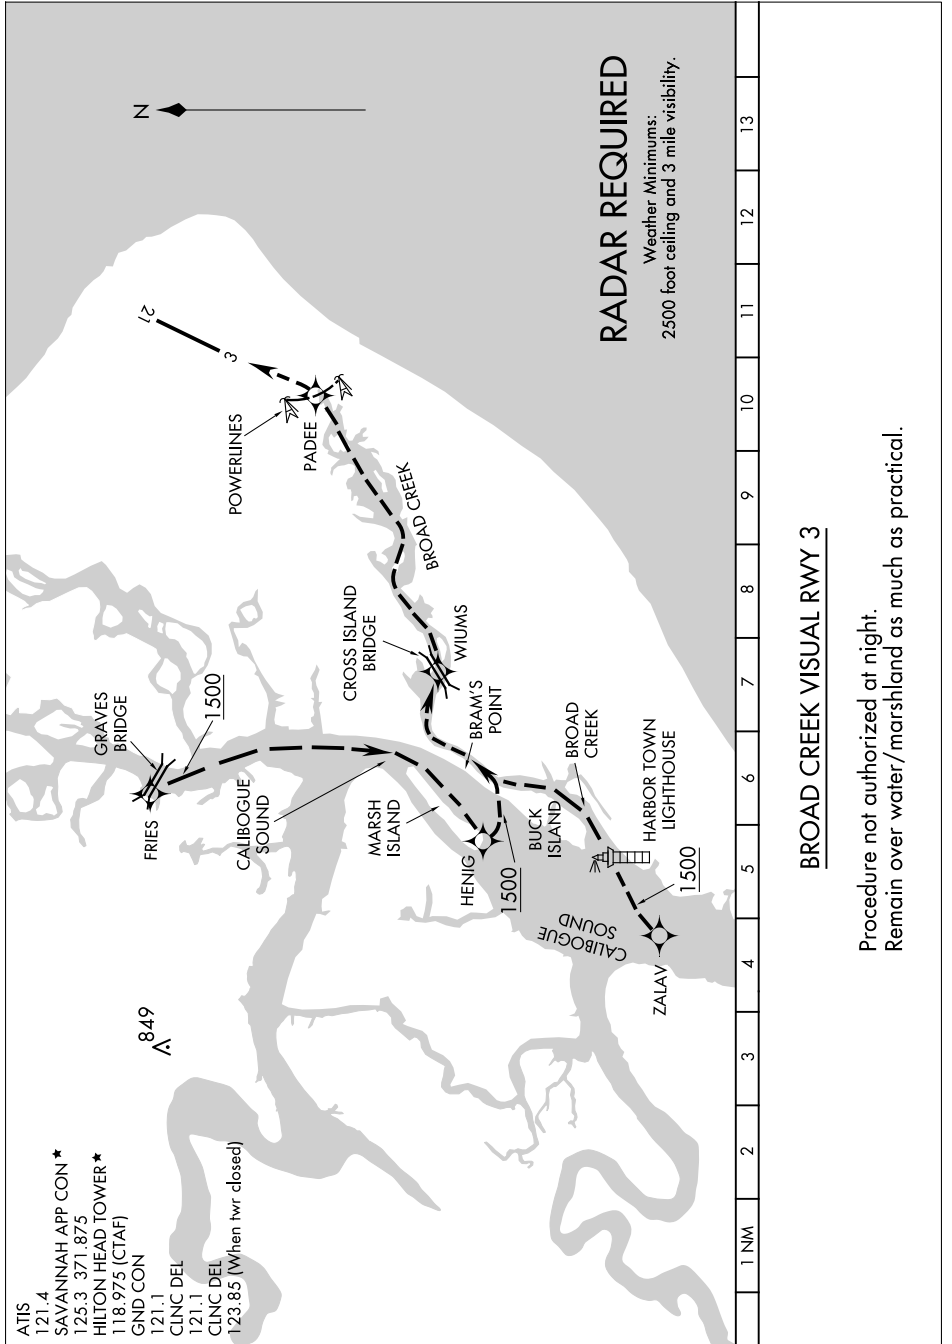

BROAD CREEK VISUAL RWY 3

HILTON HEAD ISLAND, SOUTH CAROLINA

SE-2, 16 APR 2026 to 14 MAY 2026

- ATIS 121.4
- SAVANNAH APP CON ★ 125.3 371.875
- HILTON HEAD TOWER ★ 118.975 (CTAF)
- GND CON 121.1
- CINC DEL 121.1
- CINC DEL 123.85 (When twr closed)

BROAD CREEK VISUAL RWY 3

Procedure not authorized at night.
 Remain over water/marshland as much as practical.

BROAD CREEK VISUAL RWY 3

HILTON HEAD ISLAND, SOUTH CAROLINA
HILTON HEAD (HXD)