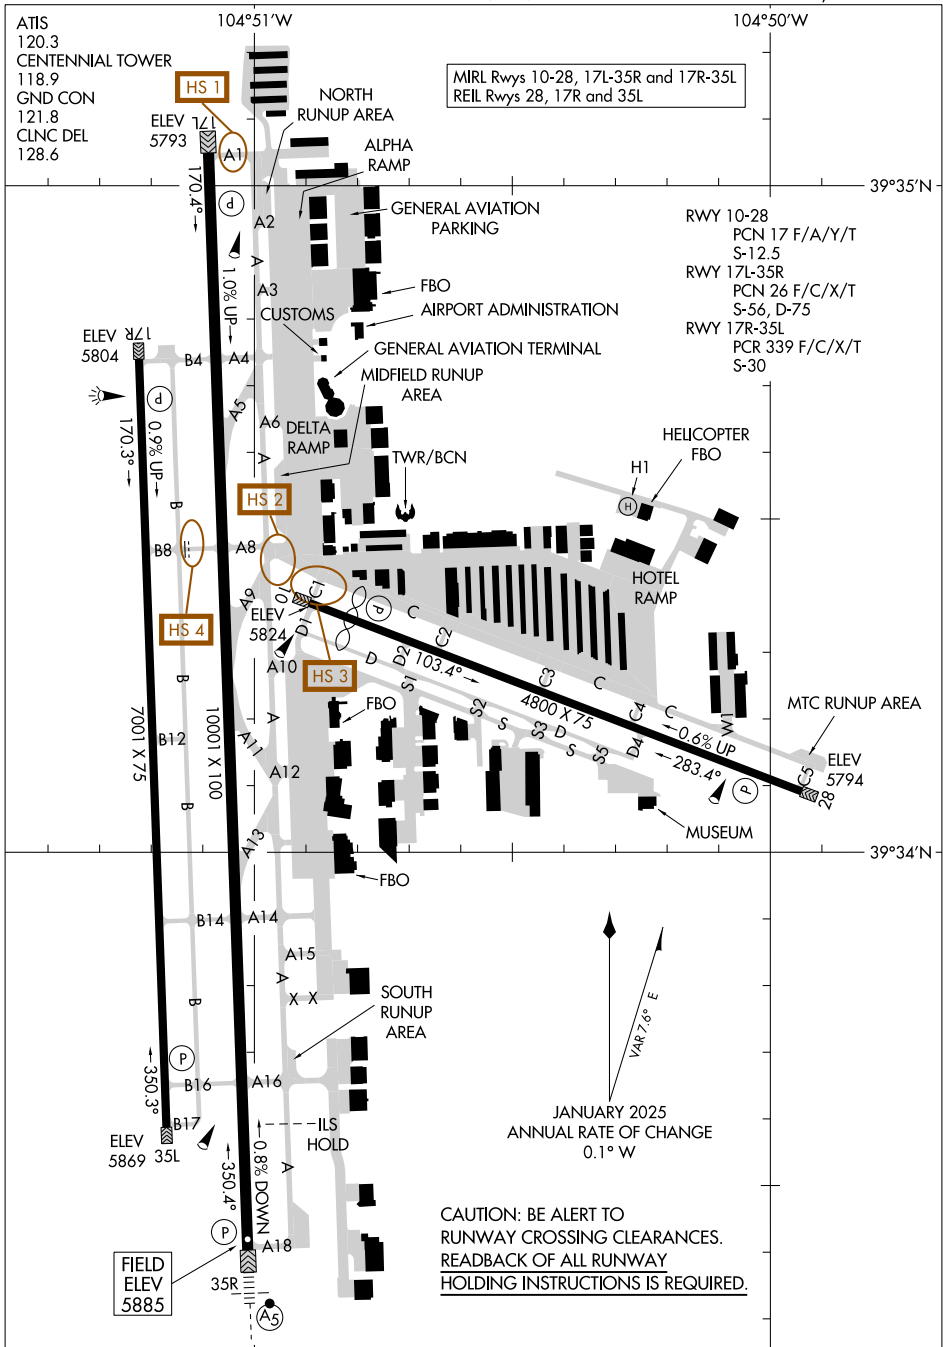

AIRPORT DIAGRAM

AL-5715 (FAA)

CENTENNIAL (APA)
DENVER, COLORADO

SW-1, 16 APR 2026 to 14 MAY 2026

SW-1, 16 APR 2026 to 14 MAY 2026

AIRPORT DIAGRAM

DENVER, COLORADO
CENTENNIAL (APA)