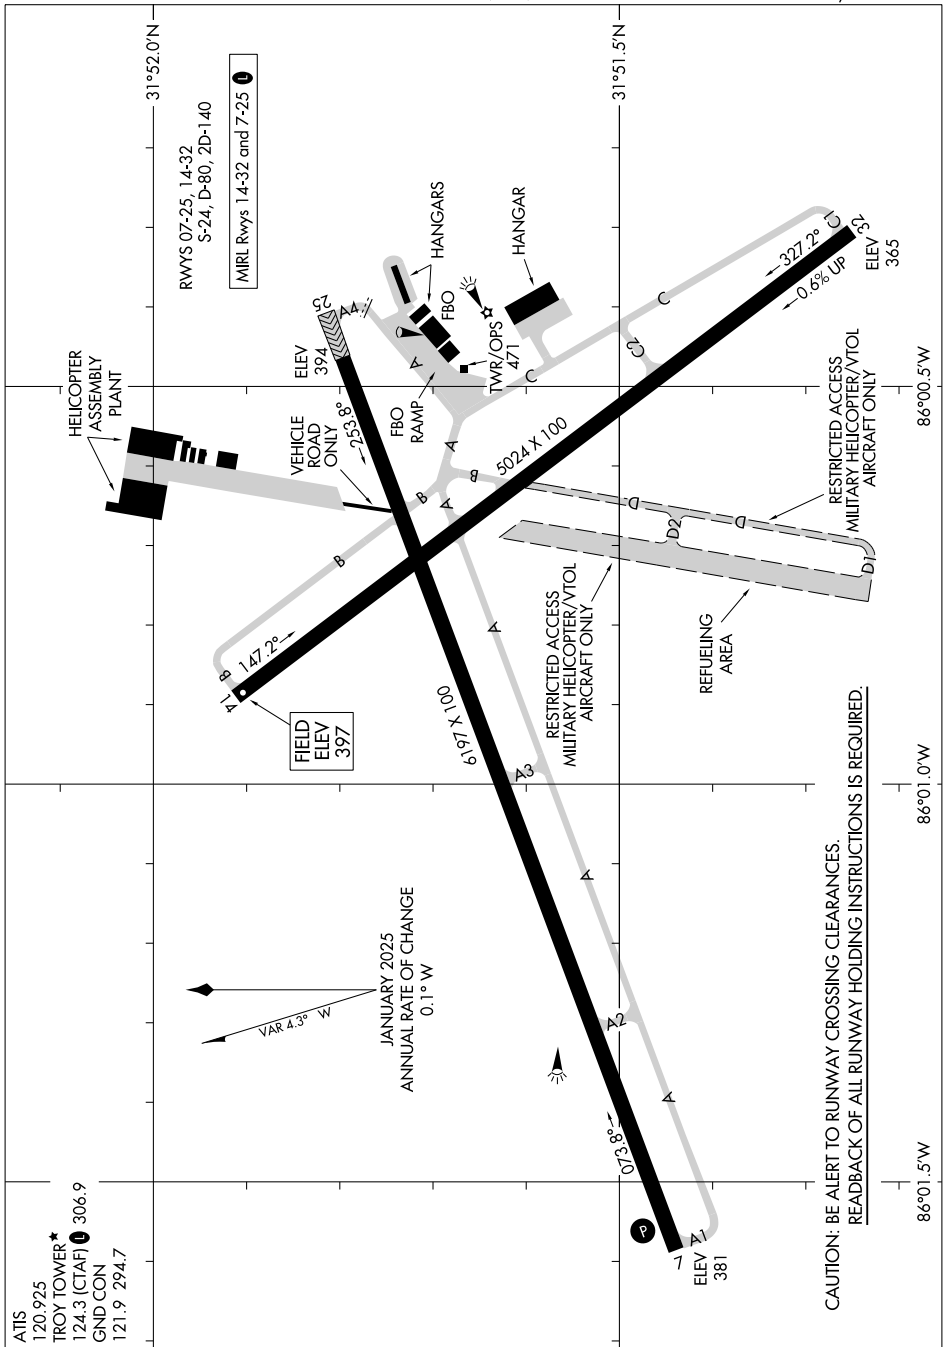

AIRPORT DIAGRAM

TROY MUNI AT N KENNETH CAMPBELL FLD (TOI)
AL-5720 (FAA)
TROY, ALABAMA

SE-4, 16 APR 2026 to 14 MAY 2026

86°00.5'W

86°01.0'W

86°01.5'W

SE-4, 16 APR 2026 to 14 MAY 2026

AIRPORT DIAGRAM

TROY, ALABAMA
TROY MUNI AT N KENNETH CAMPBELL FLD (TOI)

CAUTION: BE ALERT TO RUNWAY CROSSING CLEARANCES.
READBACK OF ALL RUNWAY HOLDING INSTRUCTIONS IS REQUIRED.