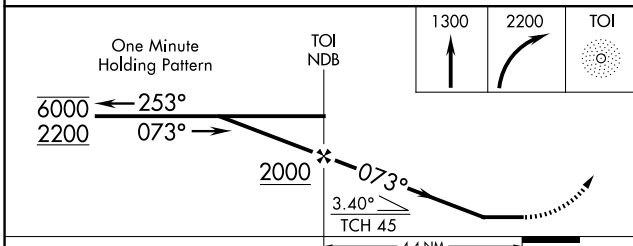

ELEV 397	TDZE 389

MIRL Rwy 7-25 and 14-32

FAF to MAP 4.4 NM					
Knots	60	90	120	150	180
Min:Sec	4:24	2:56	2:12	1:46	1:28

CATEGORY	A	B	C	D
S-7	920-1	531 (600-1)	920-1½	531 (600-1½)
CIRCLING	1000-1	603 (700-1)	1300-2¾ 903 (1000-2¾)	1380-3 983 (1000-3)