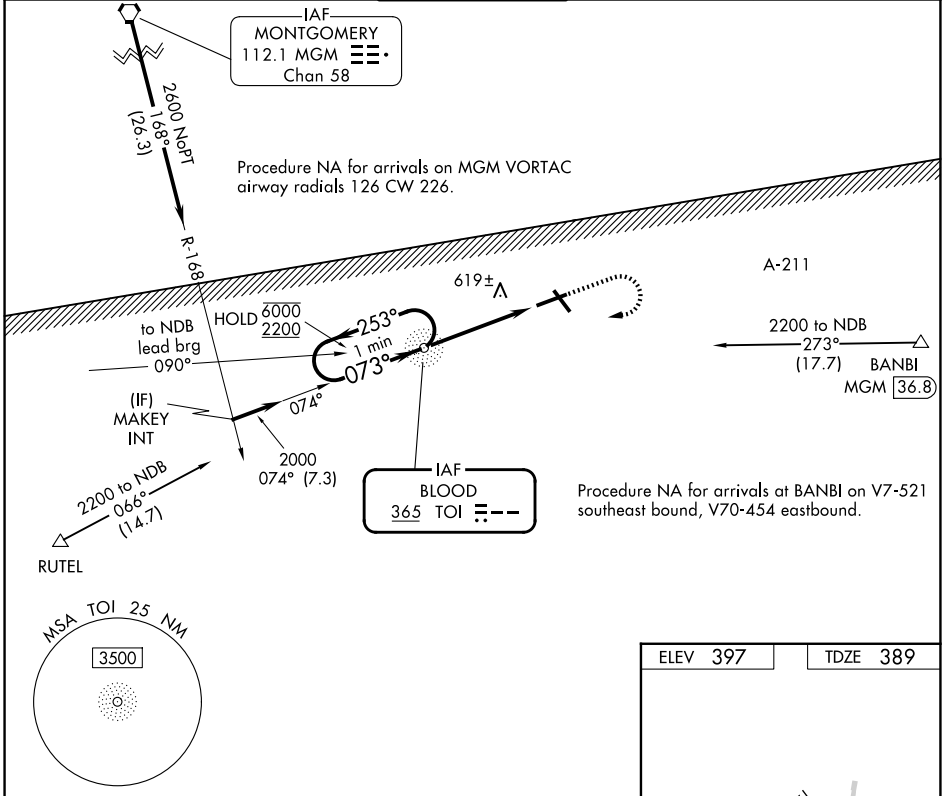

NDB TOI 365	APP CRS 073°	Rwy Ldg TDZE Apt Elev	6197 389 397
-----------------------	------------------------	-----------------------------	-----------------------------------------

NDB RWY 7

TROY MUNI AT N KENNETH CAMPBELL FLD (TOI)

⚠ Circling Rwy 14, 32 NA at night. **MISSED APPROACH:** Climb to 1300 then climbing right turn to 2200 direct TOI NDB and hold.

ATIS 120.925	CAIRNS APP CON★ 121.1 319.25	TROY TOWER★ 124.3 (CTAF) 306.9	GND CON 121.9 294.7	UNICOM 122.8
------------------------	----------------------------------------	-------------------------------------------------	-------------------------------	------------------------

SE-4, 16 APR 2026 to 14 MAY 2026

SE-4, 16 APR 2026 to 14 MAY 2026

ELEV 397	TDZE 389
----------	----------

MIRL Rwy 7-25 and 14-32

FAF to MAP 4.4 NM					
Knots	60	90	120	150	180
Min:Sec	4:24	2:56	2:12	1:46	1:28

CATEGORY	A	B	C	D
S-7	920-1	531 (600-1)	920-1½	531 (600-1½)
CIRCLING	1000-1	603 (700-1)	1300-2¾ 903 (1000-2¾)	1380-3 983 (1000-3)