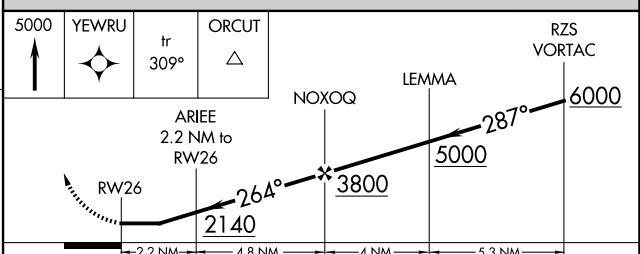

RNAV (GPS)-A
SANTA YNEZ/KUNKLE FLD (IZA)

APP CRS 264°	Rwy Ldg TDZE Apt Elev	N/A N/A 674
------------------------	-----------------------------	--

RNP APCH-GPS.	MISSED APPROACH: Climb to 5000 direct YEWRU and track 309° to ORCUT and hold.
Circling Rwy 8 NA at night.	

AWOS-3PT 118.075	SANTA BARBARA APP CON* 124.15 327.8	UNICOM 122.8 (CTAF) 0
----------------------------	---	---------------------------------

ELEV 674

REIL Rwy 8 and 26

MIRL Rwy 8-26

CATEGORY	A	B	C	D
CIRCLING	1380-1	706 (800-1)		NA