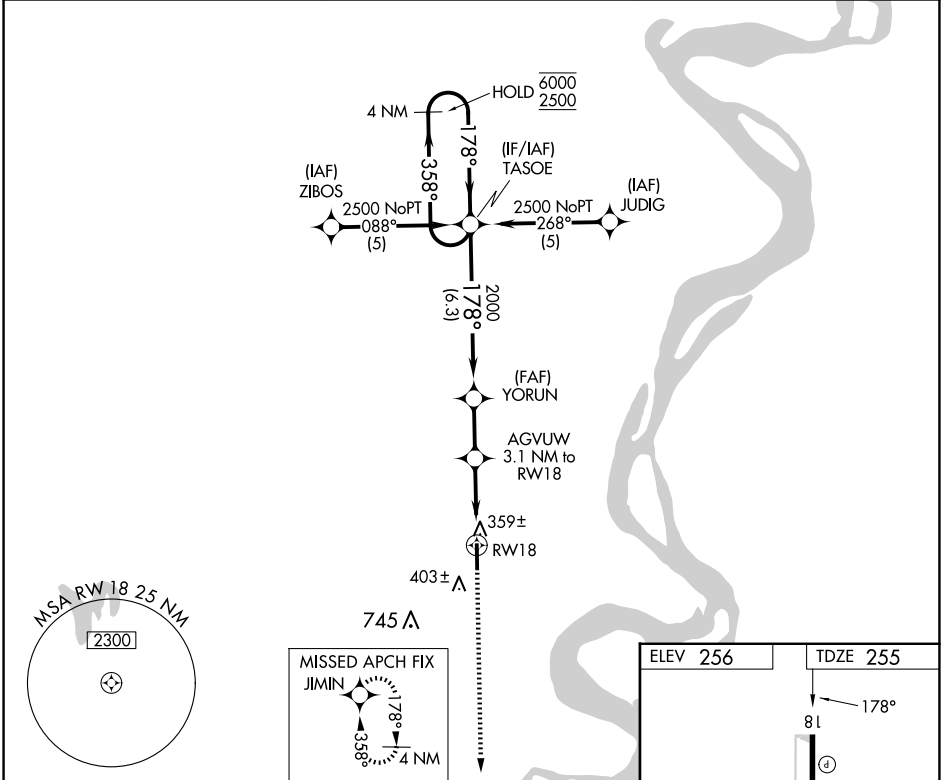

APP CRS	Rwy Ldg	5002
178°	TDZE	255
	Apt Elev	256

RNAV (GPS) RWY 18

BLYTHEVILLE MUNI (HKA)

RNP APCH-GPS.	MISSED APPROACH: Climb to 2500 direct JIMIN and hold.
---------------	---

ASOS 135.025	MEMPHIS CENTER 134.65 316.15	UNICOM 123.05 (CTAF) 0
------------------------	--	----------------------------------

SC-1, 16 APR 2026 to 14 MAY 2026

SC-1, 16 APR 2026 to 14 MAY 2026

CATEGORY	A	B	C	D
RNAV MDA	620-1	365 (400-1)	NA	NA
CIRCLING	760-1 504 (600-1)	780-1 524 (600-1)	NA	NA