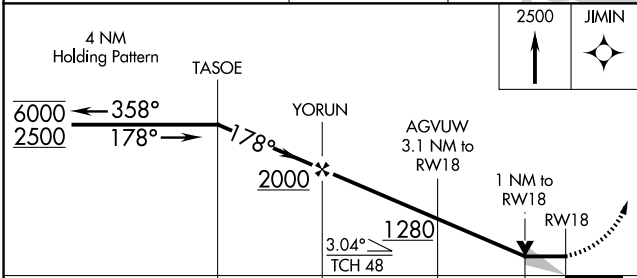

CATEGORY	A	B	C	D
RNAV MDA	620-1	365 (400-1)	NA	NA
CIRCLING	760-1 504 (600-1)	780-1 524 (600-1)	NA	NA