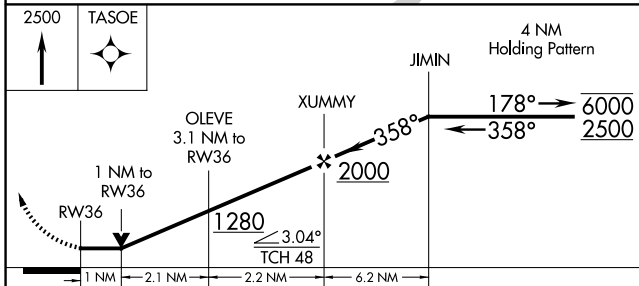

APP CRS	Rwy Ldg	5002
358°	TDZE	256
	Apt Elev	256

RNAV (GPS) RWY 36

BLYTHEVILLE MUNI (HKA)

RNP APCH-GPS.	MISSED APPROACH: Climb to 2500 direct TASOE and hold.
Rwy 36 helicopter visibility reduction below 3/4 SM NA.	

ASOS 135.025	MEMPHIS CENTER 134.65 316.15	UNICOM 123.05 (CTAF) 0

CATEGORY	A	B	C	D
LNAV MDA	620-1	364 (400-1)	NA	
CIRCLING	760-1 504 (600-1)	780-1 524 (600-1)	NA