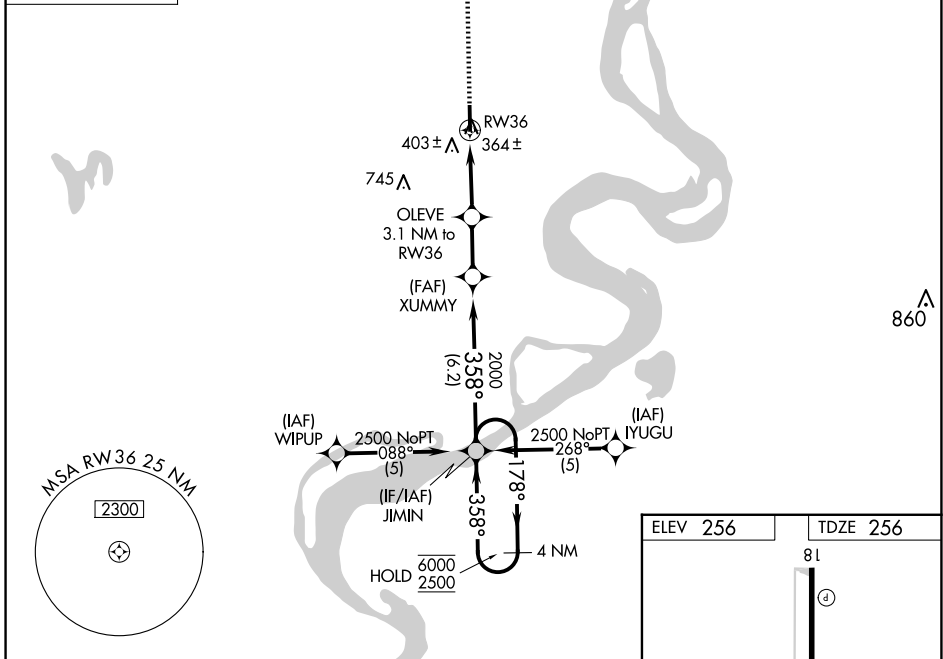

APP CRS	Rwy Ldg	5002
358°	TDZE	256
	Apt Elev	256

RNAV (GPS) RWY 36

BLYTHEVILLE MUNI (HKA)

RNP APCH-GPS.	MISSED APPROACH: Climb to 2500 direct TASOE and hold.
Rwy 36 helicopter visibility reduction below 3/4 SM NA.	

ASOS 135.025	MEMPHIS CENTER 134.65 316.15	UNICOM 123.05 (CTAF) 0
------------------------	--	----------------------------------

CATEGORY	A	B	C	D
LNAV MDA	620-1	364 (400-1)	NA	
CIRCLING	760-1 504 (600-1)	780-1 524 (600-1)	NA	

SC-1, 16 APR 2026 to 14 MAY 2026

SC-1, 16 APR 2026 to 14 MAY 2026