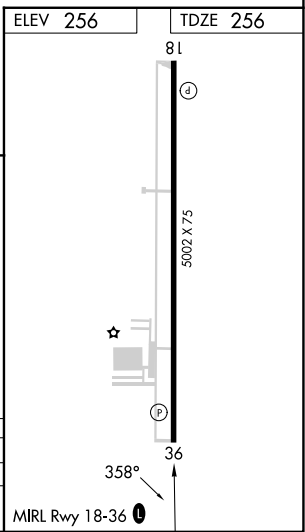

SC-1, 16 APR 2026 to 14 MAY 2026

SC-1, 16 APR 2026 to 14 MAY 2026