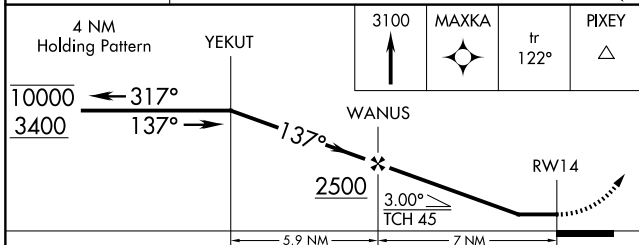

APP CRS 137°	Rwy Ldg TDZE Apt Elev	N/A N/A 240
------------------------	-----------------------------	--

RNAV (GPS)-B

HANFORD MUNI (HJO)

RNP APCH. ▼ Circling Rwy 14 NA at night.		MISSED APPROACH: Climb to 3100 direct MAXKA and on track 122° to PIXEY and hold.	
---	--	--	--

ASOS 134.75	FRESNO APP CON 123.9	CLNC DEL 123.9	UNICOM 122.8 (CTAF) 0
-----------------------	--------------------------------	--------------------------	--

CATEGORY	A	B	C	D
C CIRCLING	760-1	520 (600-1)	760-1½ 520 (600-1½)	NA