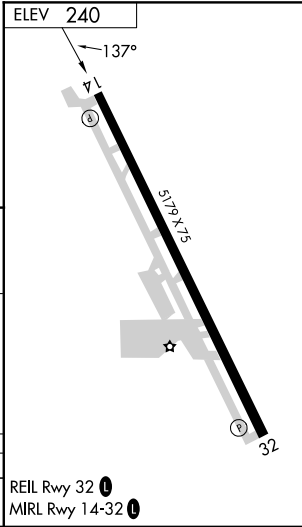

APP CRS 137°	Rwy Ldg TDZE Apt Elev	N/A N/A 240
------------------------	-----------------------------	--

RNAV (GPS)-B

HANFORD MUNI (HJO)

RNP APCH. ▼ Circling Rwy 14 NA at night.		MISSED APPROACH: Climb to 3100 direct MAXKA and on track 122° to PIXEY and hold.	
---	--	--	--

ASOS 134.75	FRESNO APP CON 123.9	CLNC DEL 123.9	UNICOM 122.8 (CTAF) 0
-----------------------	--------------------------------	--------------------------	--

CATEGORY	A	B	C	D
C CIRCLING	760-1	520 (600-1)	760-1½ 520 (600-1½)	NA