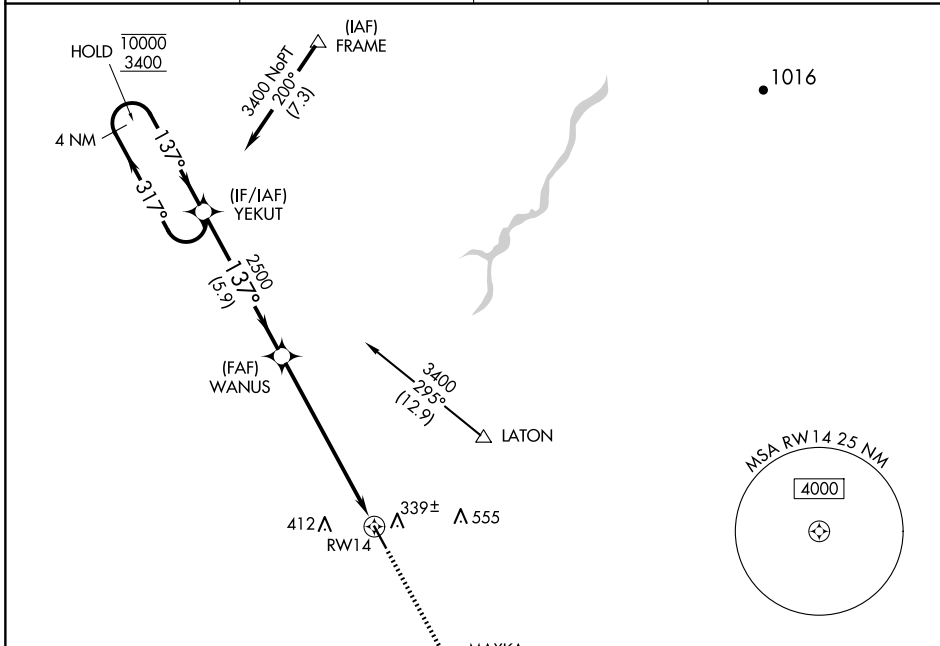

APP CRS 137°	Rwy Ldg TDZE Apt Elev	N/A N/A 240
------------------------	-----------------------------	--

RNAV (GPS)-B

HANFORD MUNI (HJO)

RNP APCH. ▼ Circling Rwy 14 NA at night.		MISSED APPROACH: Climb to 3100 direct MAXKA and on track 122° to PIXEY and hold.	
---	--	--	--

ASOS 134.75	FRESNO APP CON 123.9	CLNC DEL 123.9	UNICOM 122.8 (CTAF) 0
-----------------------	--------------------------------	--------------------------	--

CATEGORY	A	B	C	D
C CIRCLING	760-1	520 (600-1)	760-1½ 520 (600-1½)	NA

SW-2, 16 APR 2026 to 14 MAY 2026

SW-2, 16 APR 2026 to 14 MAY 2026