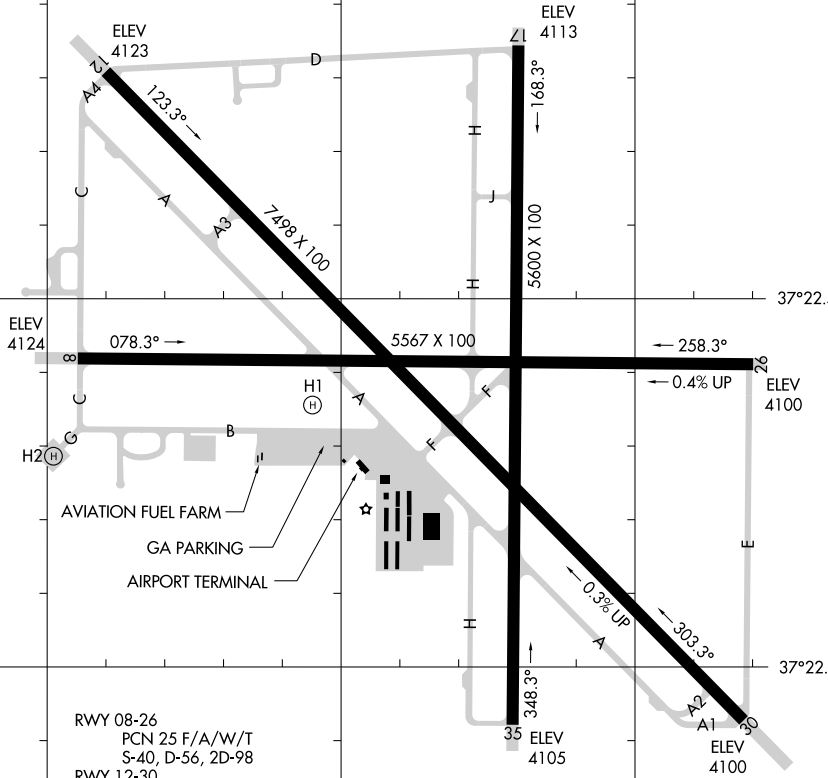

26078

AIRPORT DIAGRAM

AL-5737 (FAA)

BISHOP (BIH)
BISHOP, CALIFORNIA

ASOS
119.025
CTAF/UNICOM
123.0

FIELD
ELEV
4124

JANUARY 2025
ANNUAL RATE OF CHANGE
0.1° W

37°23.0' N

SW-2, 16 APR 2026 to 14 MAY 2026

ELEV
4124

ELEV
4113

37°22.5' N

ELEV
4124

ELEV
4100

37°22.0' N

RWY 08-26
PCN 25 F/A/W/T
S-40, D-56, 2D-98
RWY 12-30
PCR 590 F/B/X/T
S-120, D-235, 2D-400
RWY 17-35
PCN 49 F/B/W/T
S-100, D-140, 2D-240

118°22.5' W

118°22.0' W

118°21.5' W

37°21.5' N

SW-2, 16 APR 2026 to 14 MAY 2026

AIRPORT DIAGRAM

26078

BISHOP, CALIFORNIA
BISHOP (BIH)