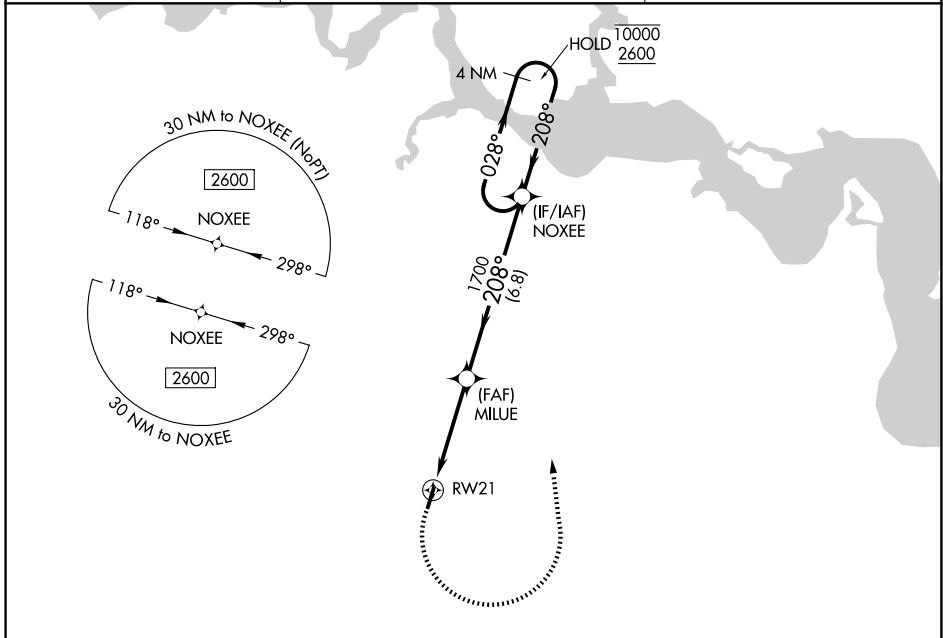

APP CRS 208°	Rwy Ldg TDZE Apt Elev	3866 110 111
------------------------	-----------------------------	---

RNAV (GPS) RWY 21

WAKEFIELD MUNI (AKQ)

RNP APCH - GPS.	MISSED APPROACH: Climbing left turn to 2600 direct NOXEE and hold.
-----------------	--

ASOS 128.325	NORFOLK APP CON 127.9 269.425	UNICOM 122.8 (CTAF)
------------------------	---	-------------------------------

NE-3, 16 APR 2026 to 14 MAY 2026

NE-3, 16 APR 2026 to 14 MAY 2026