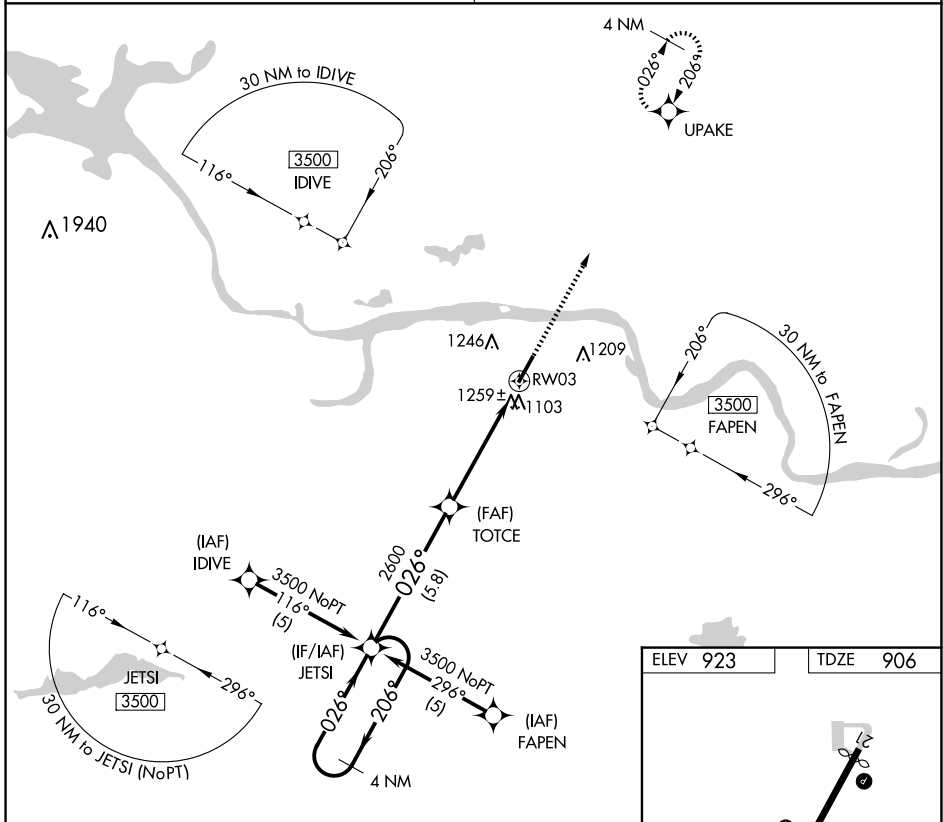

RNAV (GPS) RWY 3

PETIT JEAN PARK (MPJ)

APP CRS 026°	Rwy Idg 5414
	TDZE 906
	Apt Elev 923

▼ Use Russellville altimeter setting.
▲ NA Procedure NA at night.
 GPS or RNP-0.3 required. DME/DME RNP-0.3 NA.

MISSED APPROACH: Climb to 3500 via 026° course to UPAKE WP and hold.

MEMPHIS CENTER
128.475 377.15

CTAF
122.9

CATEGORY	A	B	C	D
LNVA MDA	1620-1	714 (800-1)	1620-2 714 (800-2)	NA
CIRCLING	1700-1 777 (800-1)	1720-1 ¼ 797 (800-1 ¼)	1720-2 ¼ 797 (800-2 ¼)	NA

SC-1, 16 APR 2026 to 14 MAY 2026

SC-1, 16 APR 2026 to 14 MAY 2026