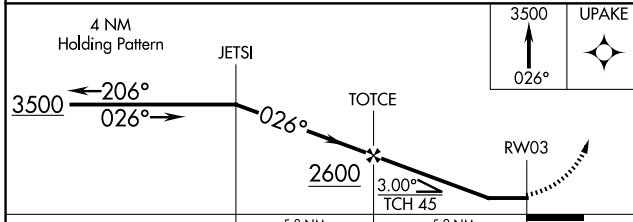

RNAV (GPS) RWY 3

PETIT JEAN PARK (MPJ)

APP CRS 026°	Rwy Idg 5414
	TDZE 906
	Apt Elev 923

▼ Use Russellville altimeter setting.
▲ NA Procedure NA at night.
GPS or RNP-0.3 required. DME/DME RNP-0.3 NA.

MISSED APPROACH: Climb to 3500 via 026° course to UPAKE WP and hold.

MEMPHIS CENTER
128.475 377.15

CTAF
122.9

CATEGORY	A	B	C	D
LNVA MDA	1620-1	714 (800-1)	1620-2 714 (800-2)	NA
CIRCLING	1700-1 777 (800-1)	1720-1 ¼ 797 (800-1 ¼)	1720-2 ¼ 797 (800-2 ¼)	NA

SC-1, 16 APR 2026 to 14 MAY 2026

SC-1, 16 APR 2026 to 14 MAY 2026