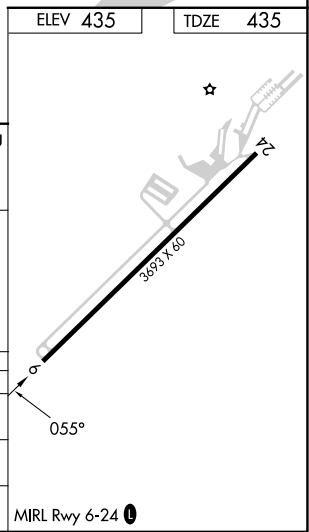

WAAS CH 66043 W06A	APP CRS 055°	Rwy Ldg TDZE Apt Elev	3693 435 435
--	------------------------	-----------------------------	---

RNAV (GPS) RWY 6

NEW GARDEN (N57)

RNP APCH.		MISSED APPROACH: Climb to 2200 direct ZEYNU and hold.
VDP NA when using New Castle altimeter setting. Obtain local altimeter setting on CTAF; when local altimeter setting not received, use New Castle altimeter setting and increase all MDA 80 feet. Increase LP Cat C visibility 3/8 SM, LNAV Cat C visibility 1/4 SM and Circling Cat C visibility 1/4 SM.		

CATEGORY	A	B	C	D
LP MDA	800-1 365 (400-1)			NA
LNAV MDA	820-1	385 (400-1)	820-1/8 385 (400-1/8)	NA
CIRCLING	960-1	525 (600-1)	960-1/2 525 (600-1/2)	NA