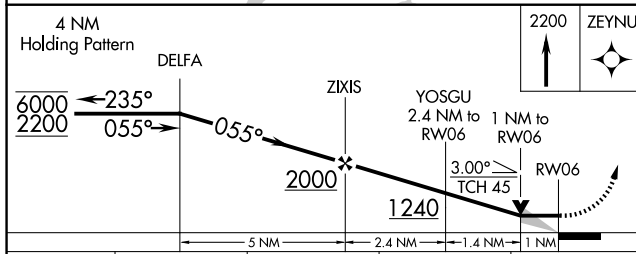

WAAS CH 66043 W06A	APP CRS 055°	Rwy Ldg TDZE Apt Elev	3693 435 435
--	------------------------	-----------------------------	---

RNAV (GPS) RWY 6

NEW GARDEN (N57)

RNP APCH.		MISSED APPROACH: Climb to 2200 direct ZEYNU and hold.
VDP NA when using New Castle altimeter setting. Obtain local altimeter setting on CTAF; when local altimeter setting not received, use New Castle altimeter setting and increase all MDA 80 feet. Increase LP Cat C visibility 3/8 SM, LNAV Cat C visibility 1/4 SM and Circling Cat C visibility 1/4 SM.		

CATEGORY	A	B	C	D
LP MDA	800-1 365 (400-1)			NA
LNAV MDA	820-1	385 (400-1)	820-1/8 385 (400-1/8)	NA
CIRCLING	960-1	525 (600-1)	960-1/2 525 (600-1/2)	NA