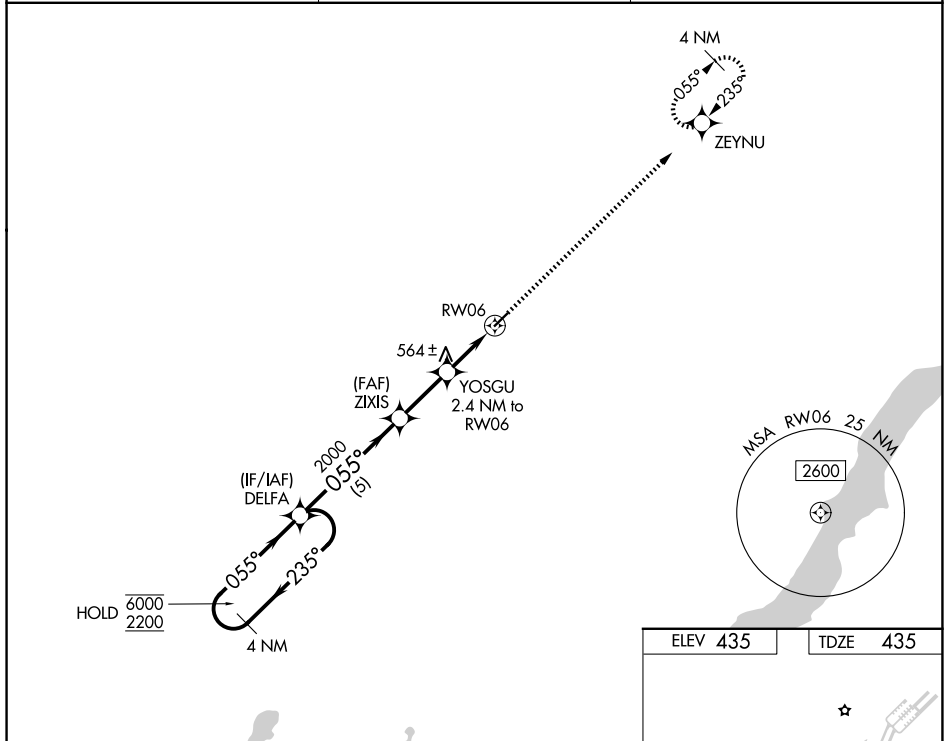

WAAS CH 66043 W06A	APP CRS 055°	Rwy Ldg TDZE Apt Elev	3693 435 435
--	------------------------	-----------------------------	---

RNAV (GPS) RWY 6

NEW GARDEN (N57)

RNP APCH.		MISSED APPROACH: Climb to 2200 direct ZEYNU and hold.
VDP NA when using New Castle altimeter setting. Obtain local altimeter setting on CTAF; when local altimeter setting not received, use New Castle altimeter setting and increase all MDA 80 feet. Increase LP Cat C visibility 3/8 SM, LNAV Cat C visibility 1/4 SM and Circling Cat C visibility 1/4 SM.		

PHILADELPHIA APP CON 124.35 319.15	CLNC DEL 125.6	UNICOM 123.05 (CTAF) 0
--	--------------------------	----------------------------------

NE-4, 16 APR 2026 to 14 MAY 2026

NE-4, 16 APR 2026 to 14 MAY 2026

CATEGORY	A	B	C	D
LP MDA	800-1 365 (400-1)			NA
LNAV MDA	820-1	385 (400-1)	820-1/8 385 (400-1/8)	NA
CIRCLING	960-1	525 (600-1)	960-1/2 525 (600-1/2)	NA