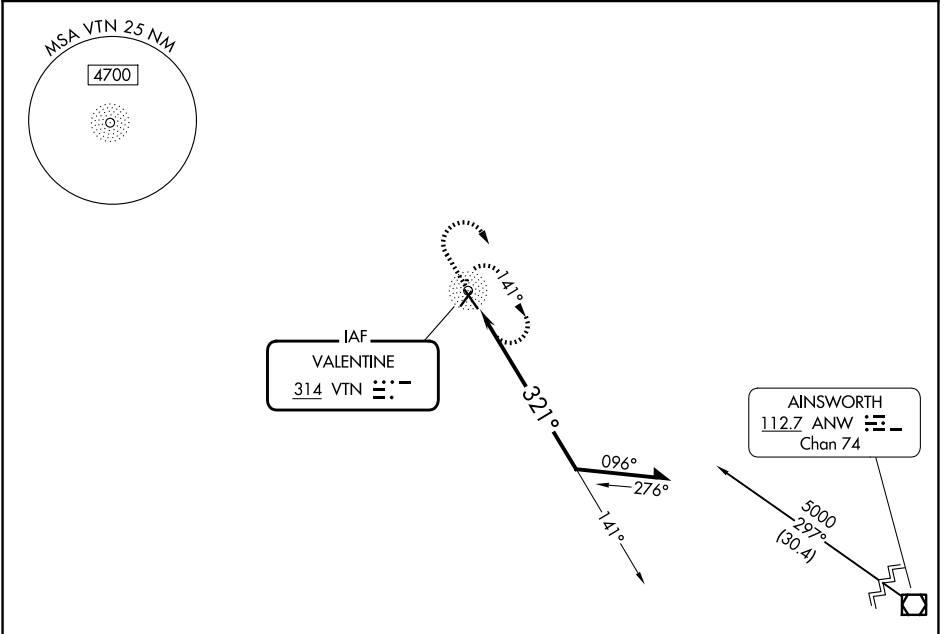

NDB VTN 314	APP CRS 321°	Rwy Ldg TDZE Apt Elev	4705 2589 2595
-----------------------	------------------------	-----------------------------	---

NDB RWY 32

MILLER FLD (VTN)

⚠ MISSED APPROACH: Climb to 4000 then climbing right turn to 5000 direct VTN NDB and hold.

ASOS 118.075	DENVER CENTER 127.95 338.2	UNICOM 122.8 (CTAF)
------------------------	--------------------------------------	-------------------------------

ELEV 2595	TDZE 2589
-----------	-----------

CATEGORY	A	B	C	D
S-32	3400-1 811 (900-1)	3400-1¼ 811 (900-1¼)		NA
CIRCLING	3400-1 805 (900-1)	3560-1½ 965 (1000-1½)		NA

NC-2, 16 APR 2026 to 14 MAY 2026

NC-2, 16 APR 2026 to 14 MAY 2026