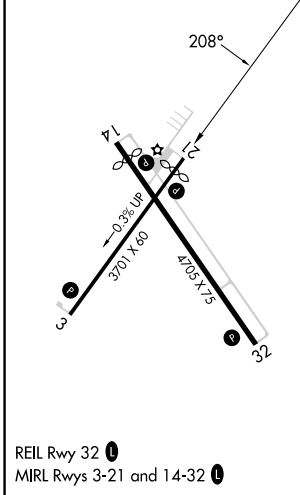

WAAS CH 97437 W21A	APP CRS 208°	Rwy Ldg TDZE Apt Elev	3402 2595 2595
--	------------------------	-----------------------------	---

RNAV (GPS) RWY 21

MILLER FLD (VTN)

RNP APCH.	MISSED APPROACH: Climb to 5000 direct KILEA and hold.
<p>⚠ For uncompensated Baro-VNAV systems, LNAV/VNAV NA below -24°C or above 54°C.</p>	

ASOS 118.075	DENVER CENTER 127.95 338.2	UNICOM 122.8 (CTAF) 0
------------------------	--------------------------------------	---------------------------------

ELEV 2595	TDZE 2595
-----------	-----------