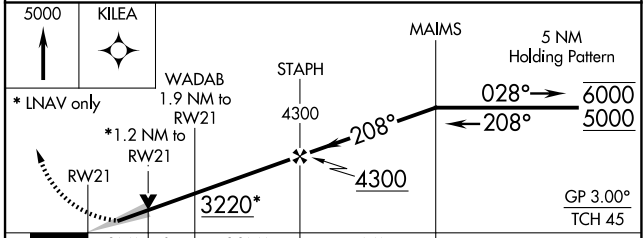

WAAS CH 97437 W21A	APP CRS 208°	Rwy Ldg TDZE Apt Elev	3402 2595 2595
--	------------------------	-----------------------------	---

RNAV (GPS) RWY 21

MILLER FLD (VTN)

RNP APCH.	MISSED APPROACH: Climb to 5000 direct KILEA and hold.
<p>⚠ For uncompensated Baro-VNAV systems, LNAV/VNAV NA below -24°C or above 54°C.</p>	

ASOS 118.075	DENVER CENTER 127.95 338.2	UNICOM 122.8 (CTAF) 0
------------------------	--------------------------------------	---------------------------------

ELEV 2595	TDZE 2595
-----------	-----------