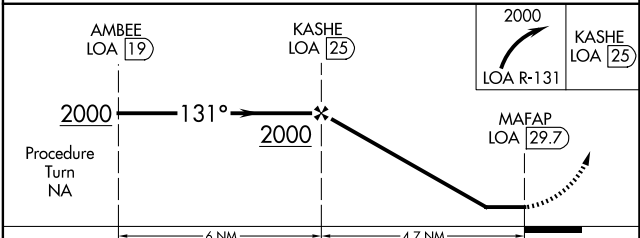

⚠ MISSED APPROACH: Climbing right turn to 2000 via LOA VORTAC R-131 to KASHE/25 DME and hold.

ASOS 119.425	HOUSTON CENTER 134.8 269.6	UNICOM 122.8 (CTAF) 0
------------------------	--------------------------------------	---------------------------------

REIL Rwys 18 and 36 0	MIRL Rwy 18-36 0			
CATEGORY	A	B	C	D
CIRCLING	1000-1 637 (700-1)	1000-1¼ 637 (700-1¼)	1120-2¼ 757 (800-2¼)	NA

SC-5, 16 APR 2026 to 14 MAY 2026

SC-5, 16 APR 2026 to 14 MAY 2026