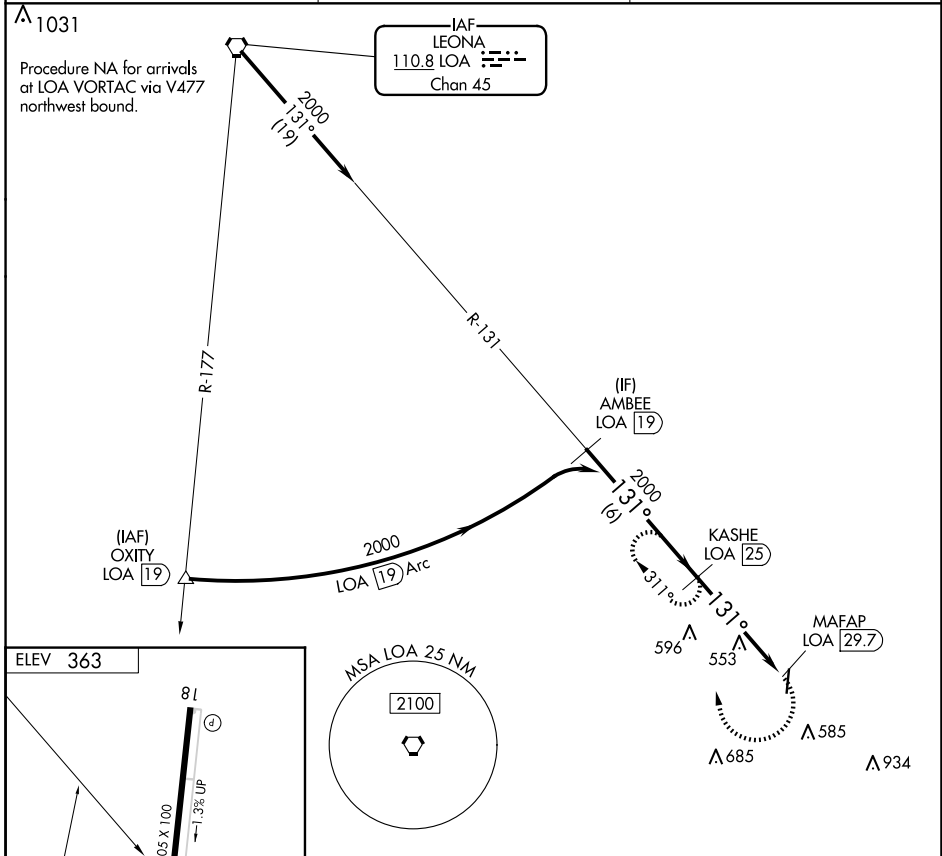

VOR LOA 110.8 Chan 45	APP CRS 131°	Rwy Idg TDZE Apt Elev NA NA 363
------------------------------------	------------------------	---

VOR/DME-A
HUNTSVILLE MUNI (UTS)

⚠ When local altimeter setting not received, use Conroe/North Houston Rgnl altimeter setting and increase MDA 80 feet, increase Circling Cat C visibility ¼ mile.

⚠ MISSED APPROACH: Climbing right turn to 2000 via LOA VORTAC R-131 to KASHE/25 DME and hold.

ASOS 119.425	HOUSTON CENTER 134.8 269.6	UNICOM 122.8 (CTAF) 0
------------------------	--------------------------------------	---------------------------------

REIL Rwys 18 and 36 0	MIRL Rwy 18-36 0			
CATEGORY	A	B	C	D
CIRCLING	1000-1 637 (700-1)	1000-1¼ 637 (700-1¼)	1120-2¼ 757 (800-2¼)	NA

SC-5, 16 APR 2026 to 14 MAY 2026

SC-5, 16 APR 2026 to 14 MAY 2026