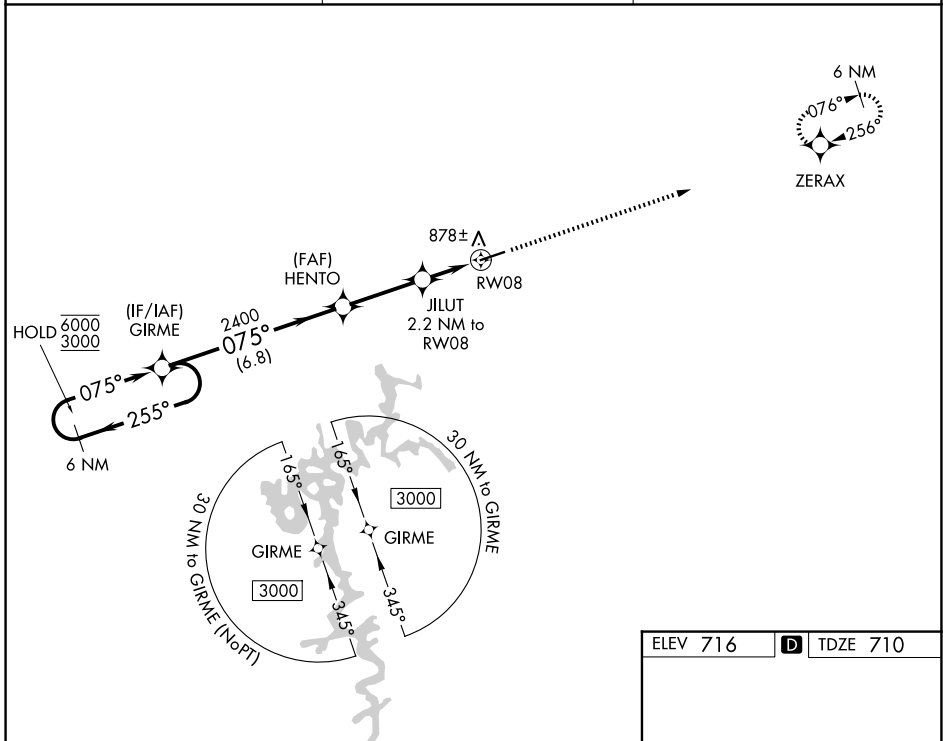

WAAS CH 77607 W08A	APP CRS 075°	Rwy Ldg TDZE Apt Elev	5000 710 716
--	------------------------	-----------------------------	---

RNAV (GPS) RWY 8

GLASGOW MUNI (GLW)

RNP APCH - GPS.

⚠ For uncompensated Baro-VNAV systems, LNAV/VNAV NA below -16°C or above 54°C.

MISSED APPROACH: Climb to 3000 direct ZERAX and hold.

AWOS-3 118.525	MEMPHIS CENTER 133.85 285.5	UNICOM 122.8 (CTAF) ①
--------------------------	---------------------------------------	--

SE-1, 16 APR 2026 to 14 MAY 2026

SE-1, 16 APR 2026 to 14 MAY 2026

ELEV 716	D TDZE 710
----------	-------------------

CATEGORY	A	B	C	D
LPV DA	1020-1		310 (400-1)	
LNAV/VNAV DA	1125-1 ³ / ₈		415 (500-1 ³ / ₈)	
LNAV MDA	1140-1	430 (500-1)	1140-1 ¹ / ₄	430 (500-1 ¹ / ₄)

MIRL Rwy 8-26 **①**
REIL Rwy 8 and 26 **①**