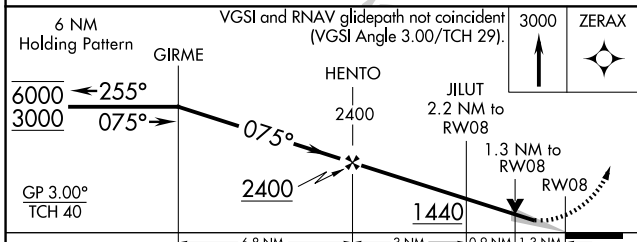

CATEGORY	A	B	C	D
LPV DA	1020-1		310 (400-1)	
LNAV/VNAV DA	1125-1³/₈		415 (500-1³/₈)	
LNAV MDA	1140-1	430 (500-1)	1140-1¹/₄	430 (500-1¹/₄)