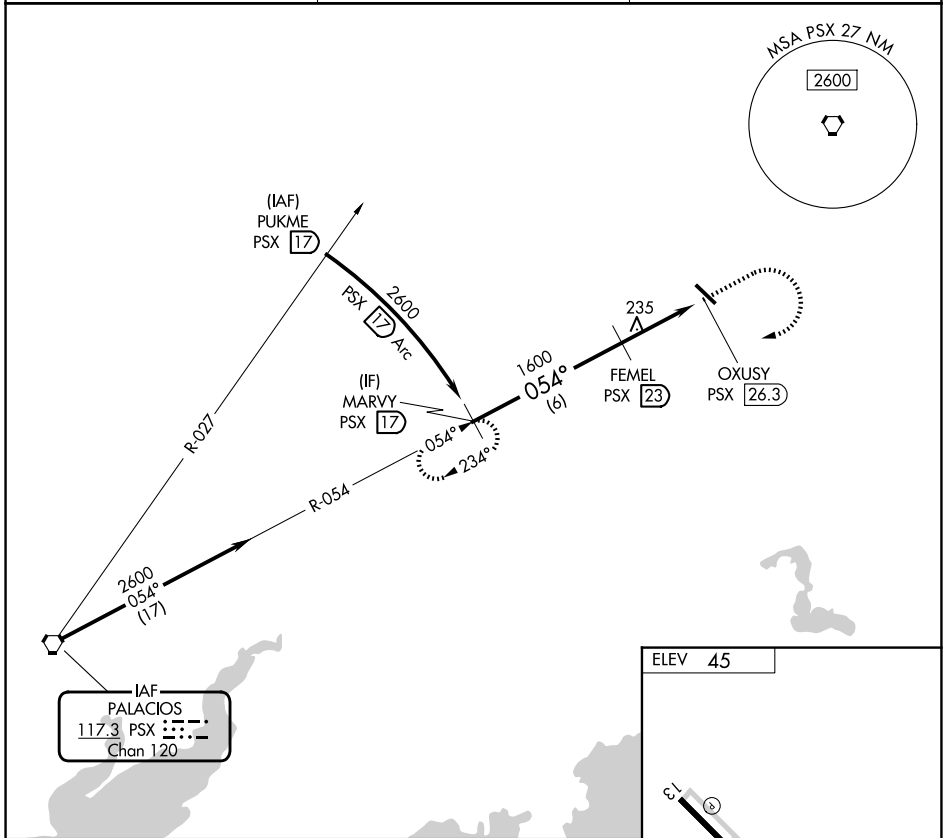

VORTAC PSX 117.3 Chan 120	APP CRS 054°	Rwy Ldg TDZE Apt Elev	N/A N/A 45
---	------------------------	-----------------------------	---------------------------------------

VOR-A

BAY CITY RGNL (BYT)

⚠ Rwy 13, 31 helicopter visibility reduction below 1 SM NA.
⚠ DME required. When local altimeter setting not received, use Palacios altimeter setting and increase all MDA 80 feet.

MISSED APPROACH: Climb to 1100 then climbing right turn to 2600 on PSX VORTAC R-054 to MARYV/17 DME and hold.

AWOS-3PT 118.075	HOUSTON CENTER 128.6 360.8	UNICOM 122.8 (CTAF) 📶
----------------------------	--------------------------------------	--

CATEGORY	A	B	C	D
CIRCLING	1080-1¼ 1035 (1100-1¼)	1080-1½ 1035 (1100-1½)	1080-3 1035 (1100-3)	NA

SC-5, 16 APR 2026 to 14 MAY 2026

SC-5, 16 APR 2026 to 14 MAY 2026