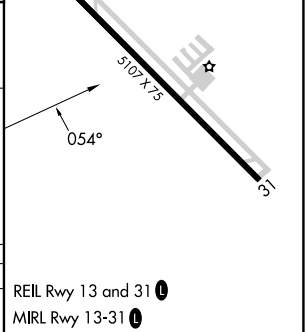

VORTAC PSX 117.3 Chan 120	APP CRS 054°	Rwy Ldg TDZE Apt Elev	N/A N/A 45
---	------------------------	-----------------------------	---------------------------------------

VOR-A

BAY CITY RGNL (BYT)

⚠ Rwy 13, 31 helicopter visibility reduction below 1 SM NA.
⚠ DME required. When local altimeter setting not received, use Palacios altimeter setting and increase all MDA 80 feet.

MISSED APPROACH: Climb to 1100 then climbing right turn to 2600 on PSX VORTAC R-054 to MARYV/17 DME and hold.

AWOS-3PT 118.075	HOUSTON CENTER 128.6 360.8	UNICOM 122.8 (CTAF) 📶
----------------------------	--------------------------------------	--

CATEGORY	A	B	C	D
CIRCLING	1080-1¼ 1035 (1100-1¼)	1080-1½ 1035 (1100-1½)	1080-3 1035 (1100-3)	NA

SC-5, 16 APR 2026 to 14 MAY 2026

SC-5, 16 APR 2026 to 14 MAY 2026