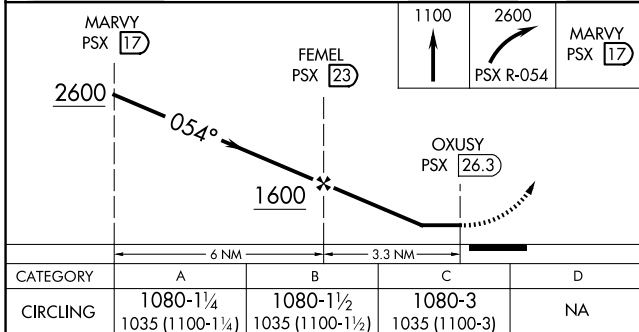

VORTAC PSX 117.3 Chan 120	APP CRS 054°	Rwy Ldg TDZE Apt Elev	N/A N/A 45
---	------------------------	-----------------------------	---------------------------------------

VOR-A

BAY CITY RGNL (BYT)

⚠ Rwy 13, 31 helicopter visibility reduction below 1 SM NA.
⚠ DME required. When local altimeter setting not received, use Palacios altimeter setting and increase all MDA 80 feet.

MISSED APPROACH: Climb to 1100 then climbing right turn to 2600 on PSX VORTAC R-054 to MARYV/17 DME and hold.

AWOS-3PT 118.075	HOUSTON CENTER 128.6 360.8	UNICOM 122.8 (CTAF) 📶
----------------------------	--------------------------------------	--

CATEGORY	A	B	C	D
CIRCLING	1080-1¼ 1035 (1100-1¼)	1080-1½ 1035 (1100-1½)	1080-3 1035 (1100-3)	NA

SC-5, 16 APR 2026 to 14 MAY 2026

SC-5, 16 APR 2026 to 14 MAY 2026