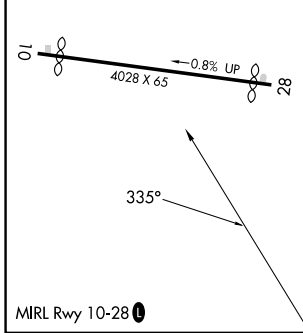

APP CRS 335°	Rwy Ldg TDZE Apt Elev	N/A N/A 967
------------------------	-----------------------------	--

RNAV (GPS)-A

WILLARD (8G1)

RNP APCH - GPS.	MISSED APPROACH: Climbing right turn to 3000 direct SODRR and hold.
NA Procedure NA at night. Use MNN altimeter setting.	

MNN ASOS 119.975	CLEVELAND APP CON * 128.35 360.65	CLEVELAND RADIO 122.6	CTAF 0 122.9
----------------------------	---	---------------------------------	-------------------------------

CATEGORY	A	B	C	D
CIRCLING	1560-1 593 (600-1)	1700-1 733 (800-1)	1700-2 733 (800-2)	NA