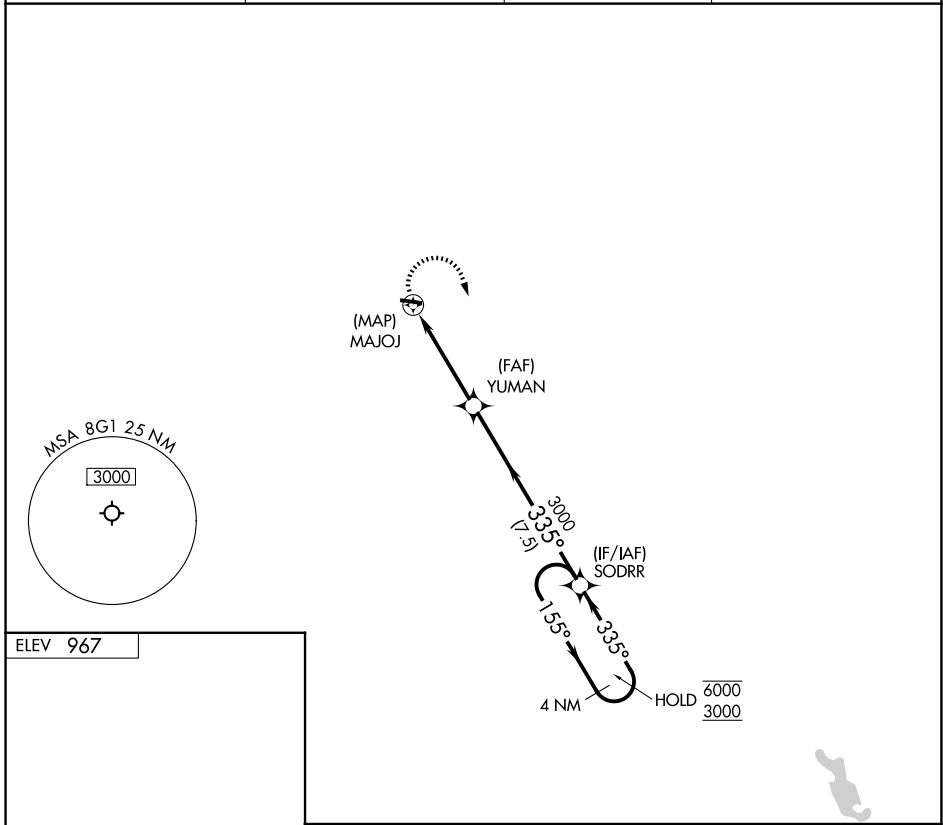

APP CRS 335°	Rwy Ldg TDZE Apt Elev	N/A N/A 967
------------------------	-----------------------------	--

RNAV (GPS)-A

WILLARD (8G1)

RNP APCH - GPS.	MISSED APPROACH: Climbing right turn to 3000 direct SODRR and hold.
NA Procedure NA at night. Use MNN altimeter setting.	

MNN ASOS 119.975	CLEVELAND APP CON * 128.35 360.65	CLEVELAND RADIO 122.6	CTAF 0 122.9
----------------------------	---	---------------------------------	-------------------------------

CATEGORY	A	B	C	D
CIRCLING	1560-1 593 (600-1)	1700-1 733 (800-1)	1700-2 733 (800-2)	NA