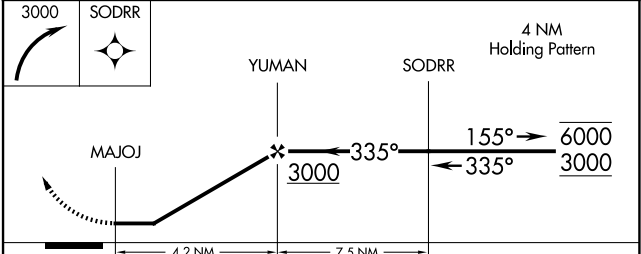

APP CRS 335°	Rwy Ldg TDZE Apt Elev	N/A N/A 967
------------------------	-----------------------------	--

RNAV (GPS)-A

WILLARD (8G1)

RNP APCH - GPS.	MISSED APPROACH: Climbing right turn to 3000 direct SODRR and hold.
NA Procedure NA at night. Use MNN altimeter setting.	

MNN ASOS 119.975	CLEVELAND APP CON * 128.35 360.65	CLEVELAND RADIO 122.6	CTAF 0 122.9
----------------------------	---	---------------------------------	-------------------------------

CATEGORY	A	B	C	D
CIRCLING	1560-1 593 (600-1)	1700-1 733 (800-1)	1700-2 733 (800-2)	NA