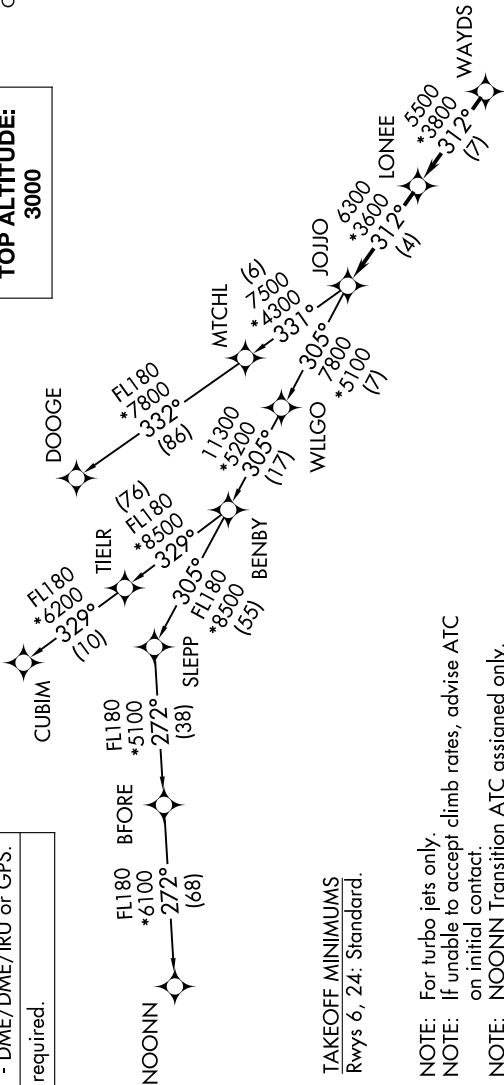

JOJO FIVE DEPARTURE (RNAV)

LANCASTER COUNTY-MC WHIRTER FLD (LKR)
AL-5853 (FAA) LANCASTER, SOUTH CAROLINA

CHARLOTTE DEP CON
120.05 307.8
AWOS-3
120.825
GCO
121.725
UNICOM (CTAF)
122.725

**TOP ALTITUDE:
3000**

TAKEOFF MINIMUMS
Rwys 6, 24: Standard.

- NOTE: For turbo jets only.
- NOTE: If unable to accept climb rates, advise ATC on initial contact.
- NOTE: NOONN Transition ATC assigned only.
- NOTE: Upon reaching 10000 MSL, accelerate to and maintain 280K, if unable advise ATC.

DEPARTURE ROUTE DESCRIPTION

Climb on heading assigned by ATC, on RADAR vectors to WAYDS, then on depicted route to JOJO. Then on assigned transition. Maintain 3000, expect filed altitude within 10 minutes after departure.

- CUBIM TRANSITION (JOJO5.CUBIM)
- DOOGE TRANSITION (JOJO5.DOOGE)
- NOONN TRANSITION (JOJO5.NOONN)

NOTE: Chart not to scale.

JOJO FIVE DEPARTURE (RNAV)

LANCASTER, SOUTH CAROLINA
LANCASTER COUNTY-MC WHIRTER FLD (LKR)