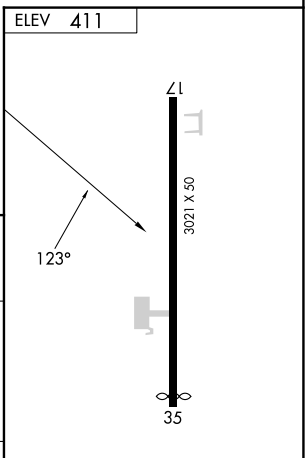

VOR ACT 115.3 Chan 100	APP CRS 123°	Rwy Ldg TDZE Apt Elev N/A N/A 411
--	------------------------	---

VOR/DME or GPS-A

MARLIN (T15)

<p>▼ Use Waco Rgnl altimeter setting.</p> <p>▲ NA</p>	<p>MISSED APPROACH: Climbing left turn to 2800 via heading 270° and R-123 to MITRA/14 DME and hold.</p>
<p>WACO APP CON ★</p> <p>127.65 352.0</p>	<p>CTAF</p> <p>122.9</p>

CATEGORY	A	B	C	D
CIRCLING	1280-1 869 (900-1)	1280-1¼ 869 (900-1¼)	NA	

SC-5, 16 APR 2026 to 14 MAY 2026

SC-5, 16 APR 2026 to 14 MAY 2026