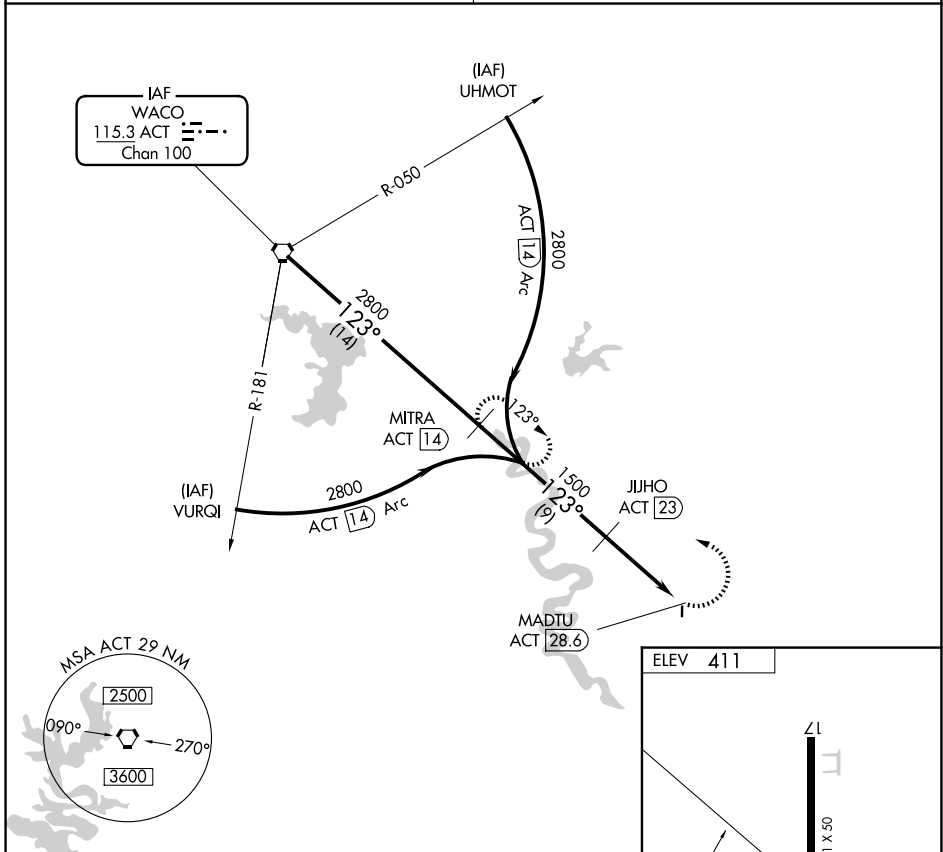

VOR ACT 115.3 Chan 100	APP CRS 123°	Rwy Ldg TDZE Apt Elev N/A N/A 411
--	------------------------	---

VOR/DME or GPS-A

MARLIN (T15)

<p>▼ Use Waco Rgnl altimeter setting.</p> <p>▲ NA</p>	<p>MISSED APPROACH: Climbing left turn to 2800 via heading 270° and R-123 to MITRA/14 DME and hold.</p>
<p>WACO APP CON ★</p> <p>127.65 352.0</p>	<p>CTAF</p> <p>122.9</p>

CATEGORY	A	B	C	D
CIRCLING	1280-1 869 (900-1)	1280-1¼ 869 (900-1¼)	NA	

SC-5, 16 APR 2026 to 14 MAY 2026

SC-5, 16 APR 2026 to 14 MAY 2026