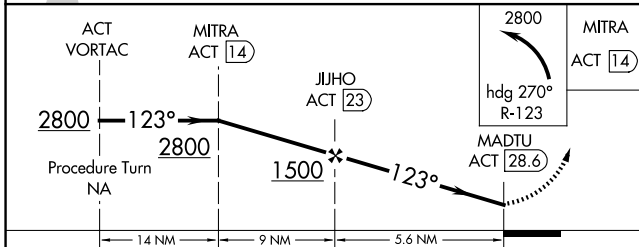

VOR ACT 115.3 Chan 100	APP CRS 123°	Rwy Ldg TDZE Apt Elev N/A N/A 411
--	------------------------	---

VOR/DME or GPS-A

MARLIN (T15)

<p>▼ Use Waco Rgnl altimeter setting.</p> <p>▲ NA</p>	<p>MISSED APPROACH: Climbing left turn to 2800 via heading 270° and R-123 to MITRA/14 DME and hold.</p>
<p>WACO APP CON ★</p> <p>127.65 352.0</p>	<p>CTAF</p> <p>122.9</p>

CATEGORY	A	B	C	D
CIRCLING	1280-1 869 (900-1)	1280-1¼ 869 (900-1¼)	NA	

SC-5, 16 APR 2026 to 14 MAY 2026

SC-5, 16 APR 2026 to 14 MAY 2026