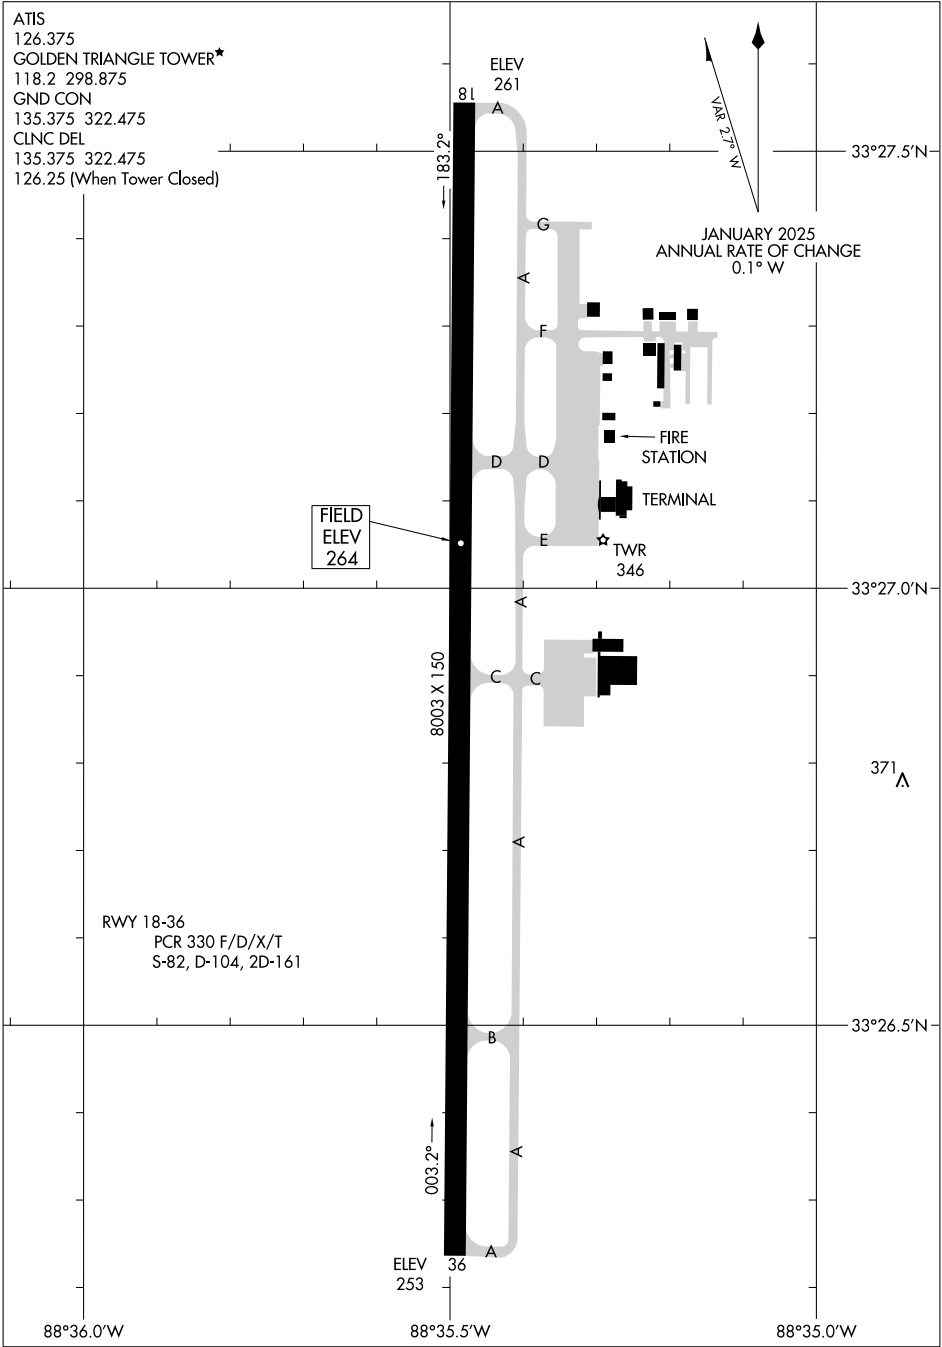

25107
AIRPORT DIAGRAM

AL-5855 (FAA)

GOLDEN TRIANGLE RGNL (GTR)
COLUMBUS/W POINT/STARKVILLE, MISSISSIPPI

ATIS
126.375
GOLDEN TRIANGLE TOWER*
118.2 298.875
GND CON
135.375 322.475
CLNC DEL
135.375 322.475
126.25 (When Tower Closed)

SC-4, 16 APR 2026 to 14 MAY 2026

SC-4, 16 APR 2026 to 14 MAY 2026

AIRPORT DIAGRAM
25107

COLUMBUS/W POINT/STARKVILLE, MISSISSIPPI
GOLDEN TRIANGLE RGNL (GTR)