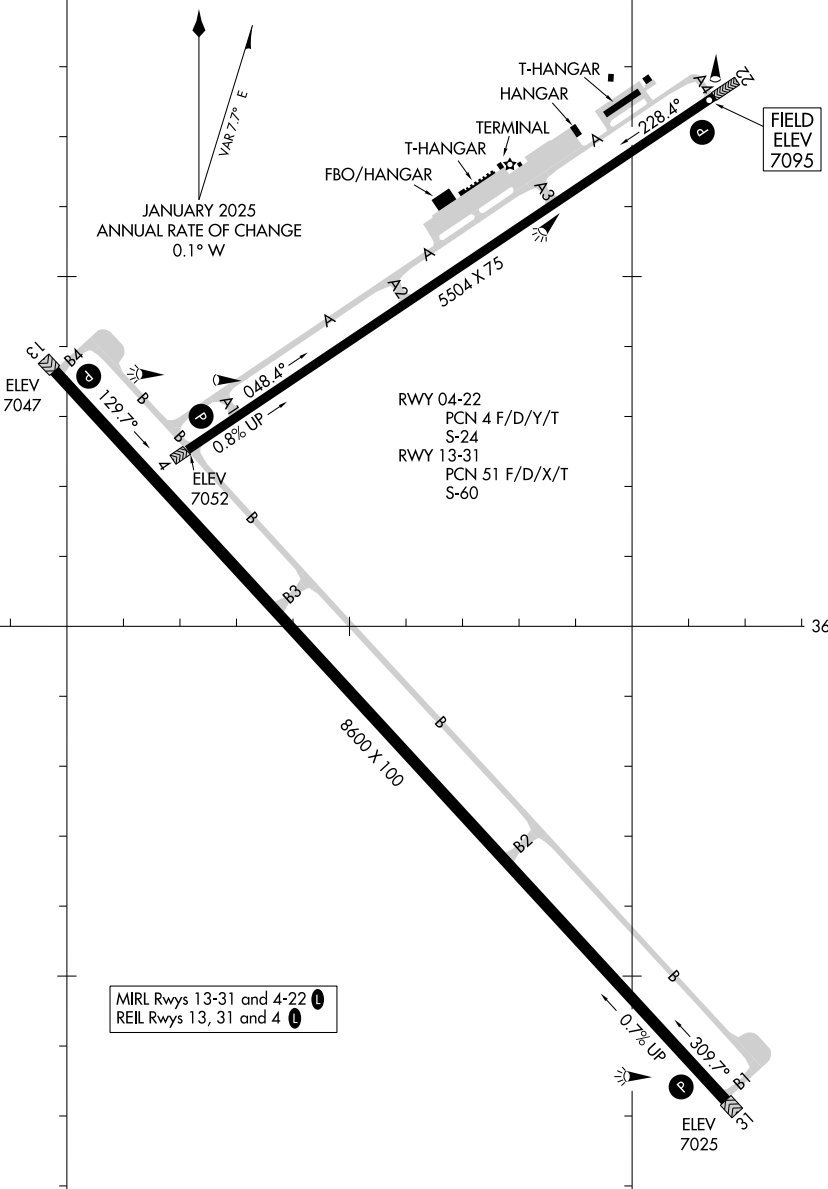

25163

# AIRPORT DIAGRAM

AL-5863 (FAA)

TAOS RGNL (SKX)  
TAOS, NEW MEXICO

AWOS-3PT  
132.975  
CTAF/UNICOM  
122.8

36°28'N

SW-1, 16 APR 2026 to 14 MAY 2026

SW-1, 16 APR 2026 to 14 MAY 2026

MIRL Rwy 13-31 and 4-22  
REIL Rwy 13, 31 and 4

# AIRPORT DIAGRAM

25163

TAOS, NEW MEXICO  
TAOS RGNL (SKX)