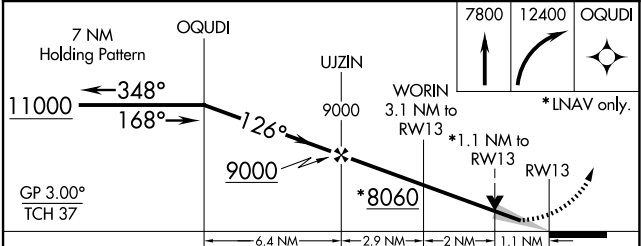

WAAS CH 97441 W13A	APP CRS 126°	Rwy Ldg TDZE Apt Elev 8600 7057 7095
--	------------------------	--

RNAV (GPS) RWY 13

TAOS RGNL (SKX)

⚠ For uncompensated Baro-VNAV systems, LNAV/VNAV NA below -29°C (-20°F) or above 47°C (118°F). DME/DME RNP-0.3 NA.

MISSED APPROACH: (Do not exceed 250K until OQUDI) Climb to 7800 then climbing right turn to 12400 direct OQUDI and hold, continue climb-in-hold to 12400.

AWOS-3PT 132.975	ALBUQUERQUE CENTER 132.8 346.35	UNICOM 122.8 (CTAF) 0
----------------------------	---	---------------------------------

ELEV 7095	TDZE 7057
-----------	-----------

CATEGORY	A	B	C	D
LPV DA		7258- ³ / ₄	200 (200- ³ / ₄)	
LNAV/VNAV DA		7346- ⁷ / ₈	288 (300- ⁷ / ₈)	
LNAV MDA		7420-1	362 (400-1)	
C CIRCLING	7600-1 505 (600-1)	7640-1 545 (600-1)	7920-2 ¹ / ₂ 825 (900-2 ¹ / ₂)	8020-3 925 (1000-3)