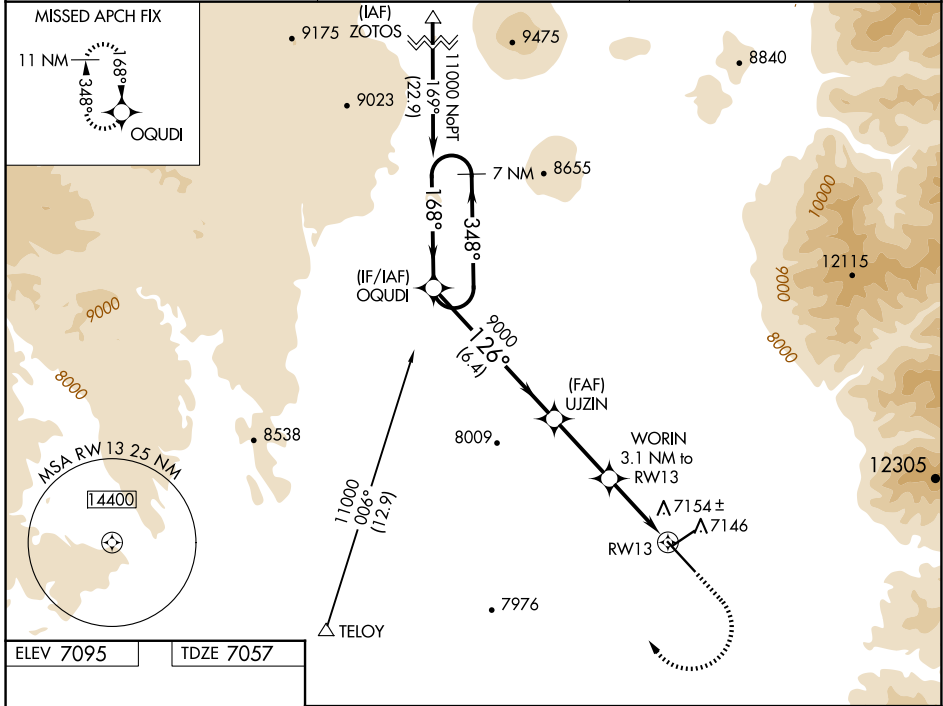

WAAS CH 97441 W13A	APP CRS 126°	Rwy Ldg TDZE Apt Elev 8600 7057 7095
--	------------------------	--

RNAV (GPS) RWY 13

TAOS RGNL (SKX)

⚠ For uncompensated Baro-VNAV systems, LNAV/VNAV NA below -29°C (-20°F) or above 47°C (118°F). DME/DME RNP-0.3 NA.

MISSED APPROACH: (Do not exceed 250K until OQUDI) Climb to 7800 then climbing right turn to 12400 direct OQUDI and hold, continue climb-in-hold to 12400.

AWOS-3PT 132.975	ALBUQUERQUE CENTER 132.8 346.35	UNICOM 122.8 (CTAF) 0
----------------------------	---	---------------------------------

ELEV 7095	TDZE 7057
-----------	-----------

CATEGORY	A	B	C	D
LPV DA		7258- ³ / ₄	200 (200- ³ / ₄)	
LNAV/VNAV DA		7346- ⁷ / ₈	288 (300- ⁷ / ₈)	
LNAV MDA		7420-1	362 (400-1)	
C CIRCLING	7600-1 505 (600-1)	7640-1 545 (600-1)	7920-2 ¹ / ₂ 825 (900-2 ¹ / ₂)	8020-3 925 (1000-3)