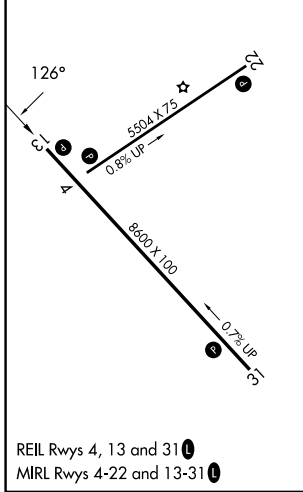

CATEGORY	A	B	C	D
LPV DA		7258-³/₄	200 (200-³/₄)	
LNAV/VNAV DA		7346-⁷/₈	288 (300-⁷/₈)	
LNAV MDA		7420-1	362 (400-1)	
C CIRCLING	7600-1 505 (600-1)	7640-1 545 (600-1)	7920-2¹/₂ 825 (900-2¹/₂)	8020-3 925 (1000-3)