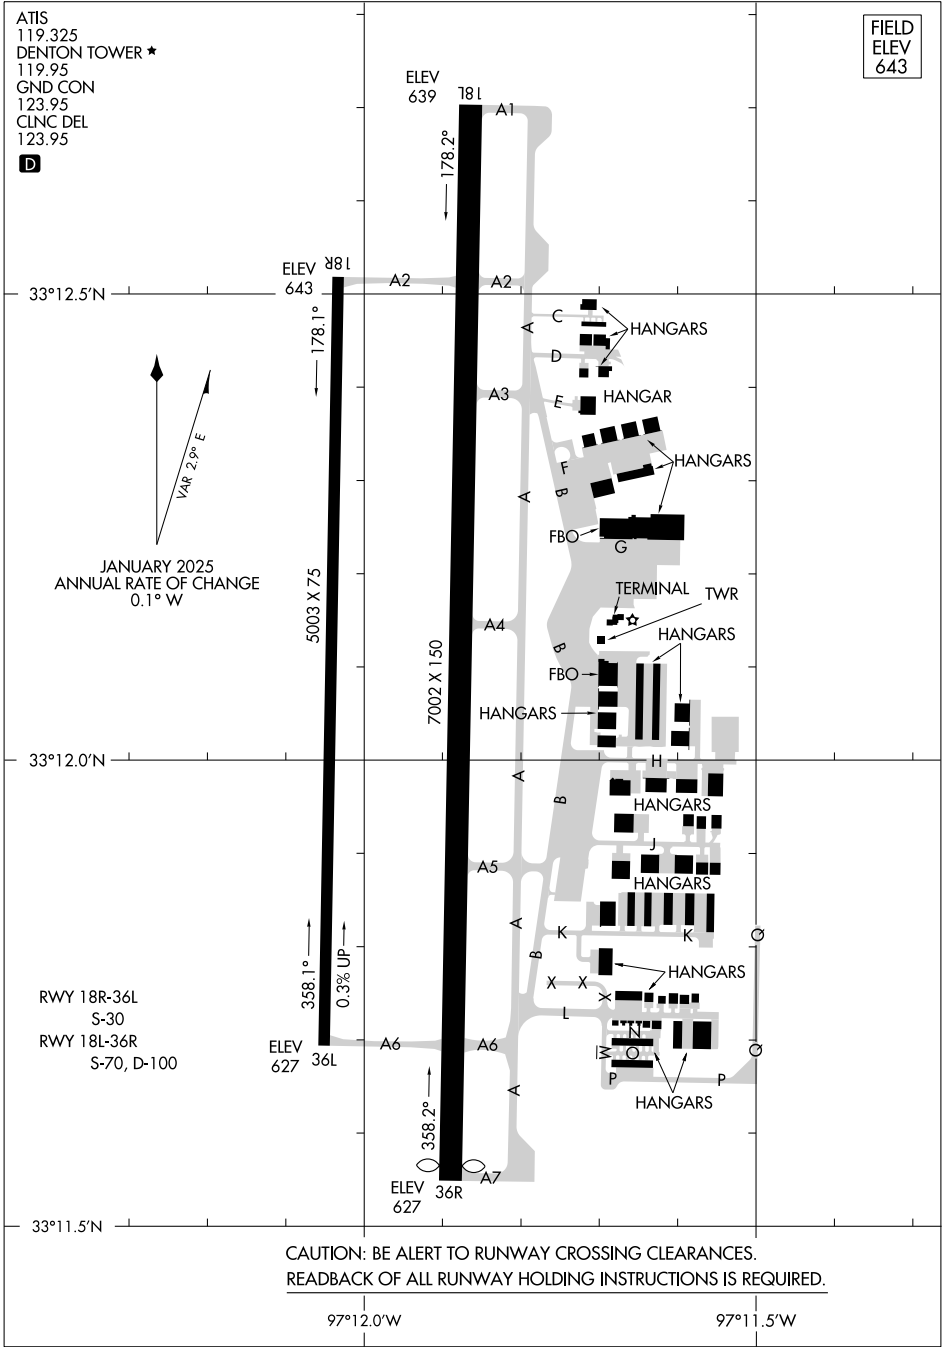

# AIRPORT DIAGRAM

AL-5866 (FAA)

DENTON ENTERPRISE (D'TO)  
DENTON, TEXAS

ATIS  
119.325  
DENTON TOWER ★  
119.95  
GND CON  
123.95  
CLNC DEL  
123.95

D

FIELD  
ELEV  
643

SC-2, 16 APR 2026 to 14 MAY 2026

SC-2, 16 APR 2026 to 14 MAY 2026

CAUTION: BE ALERT TO RUNWAY CROSSING CLEARANCES.  
READBACK OF ALL RUNWAY HOLDING INSTRUCTIONS IS REQUIRED.