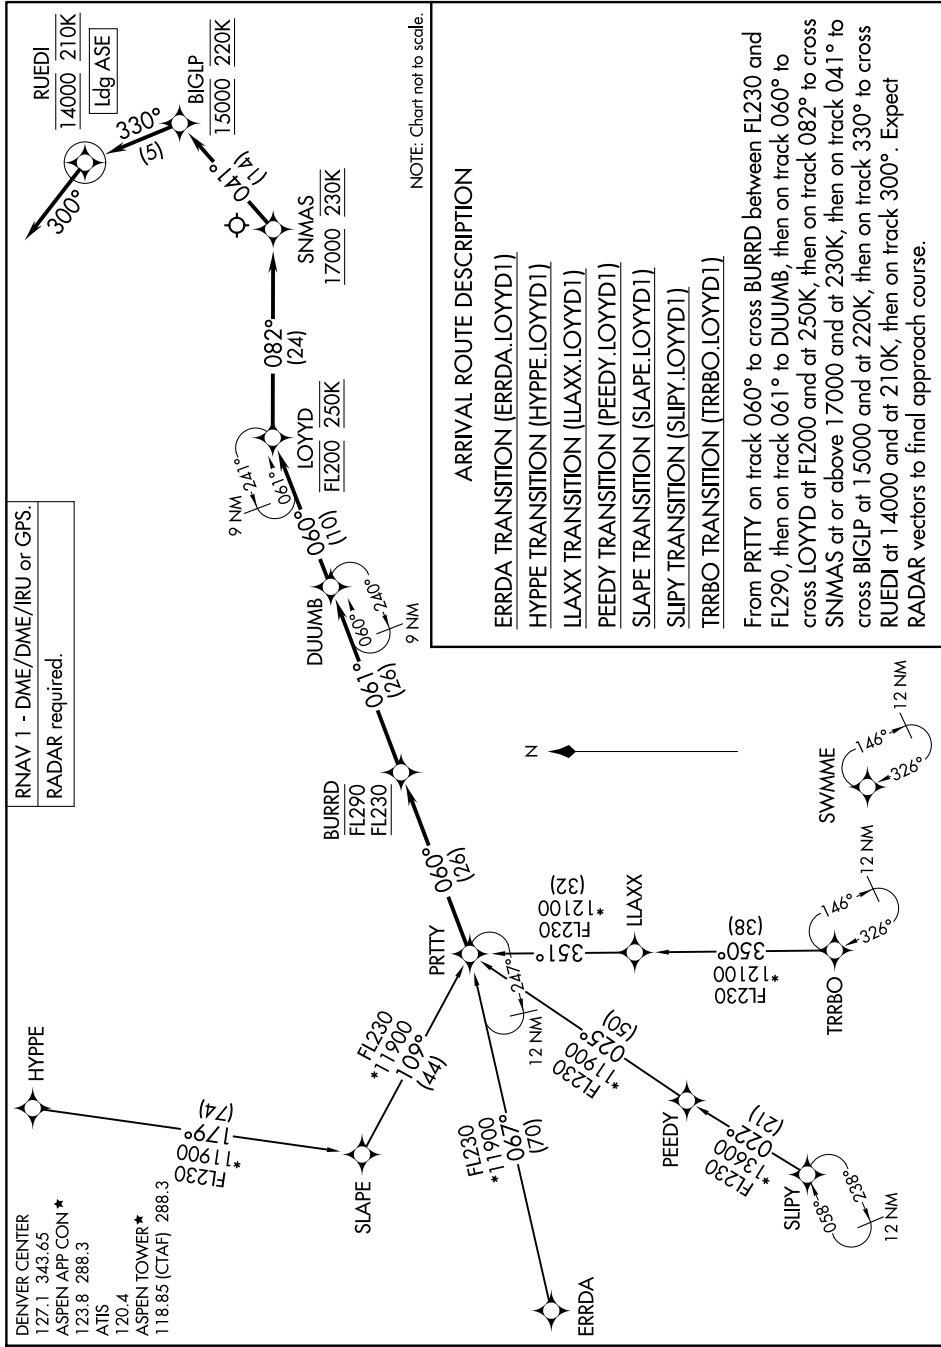

(PRTTY.LOYD1) 25107

# LOYD ONE ARRIVAL (RNAV)

ASPEN-PITKIN COUNTY/SARDY FLD (ASE)

AL-5889 (FAA)

ASPEN, COLORADO

SW-1, 16 APR 2026 to 14 MAY 2026

# LOYD ONE ARRIVAL (RNAV)

(PRTTY.LOYD1) 17APR25

ASPEN, COLORADO

ASPEN-PITKIN COUNTY/SARDY FLD (ASE)

SW-1, 16 APR 2026 to 14 MAY 2026