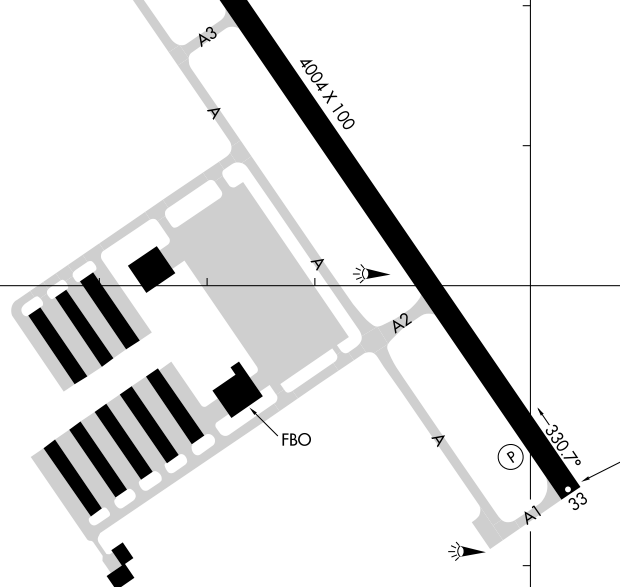

# AIRPORT DIAGRAM

AL-5902 (FAA)

INDIANAPOLIS METRO (UMP)  
INDIANAPOLIS, INDIANA

AWOS-3PT  
119.375  
CLNC DEL  
121.625  
CTAF/UNICOM 0  
123.0

39°56.5' N

EC-2, 16 APR 2026 to 14 MAY 2026

EC-2, 16 APR 2026 to 14 MAY 2026

39°56.0' N

RWY 15-33  
PCN 17 F/C/X/T  
S-17

MIRL Rwy 15-33  
REIL Rwys 15 and 33

86°3.0' W

86°2.5' W