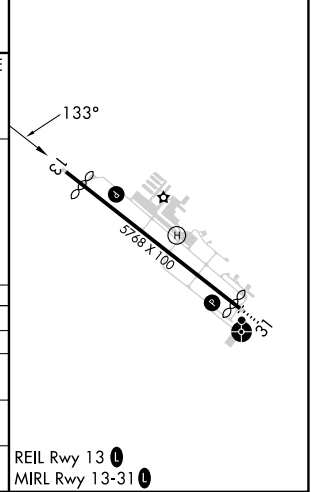

WAAS CH 61006 W13A	APP CRS 133°	Rwy Ldg TDZE Apt Elev	4625 797 808
--	------------------------	-----------------------------	---

RNAV (GPS) RWY 13

ATLANTA RGNL FALCON FLD (F'FC)

RNP APCH-GPS.

▼ Helicopter visibility reduction below 3/4 SM NA. For uncompensated Baro-VNAV systems, LNAV/VNAV NA below -6°C or above 54°C.

MISSED APPROACH: Climb to 3000 direct INOGE and hold.

ASOS 118.525	ATLANTA APP CON 119.8 354.125	CINC DEL 119.8	UNICOM 123.05 (CTAF) 0
------------------------	---	--------------------------	----------------------------------

ELEV 808	D	TDZE 797
----------	----------	----------

CATEGORY	A	B	C	D
LPV DA		1184-1 1/8	387 (400-1 1/8)	
LNAV/VNAV DA		1230-1 1/4	433 (500-1 1/4)	
LNAV MDA	1260-1	463 (500-1)	1260-1 3/8	463 (500-1 3/8)
CIRCLING	1320-1	512 (600-1)	1440-1 3/4	1540-2 1/4