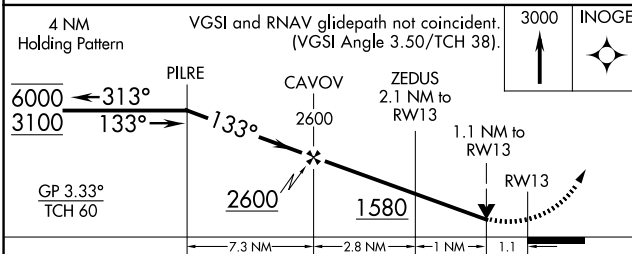

WAAS CH 61006 W13A	APP CRS 133°	Rwy Ldg TDZE Apt Elev	4625 797 808
--	------------------------	-----------------------------	---

RNAV (GPS) RWY 13

ATLANTA RGNL FALCON FLD (F'FC)

RNP APCH-GPS.

▼ Helicopter visibility reduction below 3/4 SM NA. For uncompensated Baro-VNAV systems, LNAV/VNAV NA below -6°C or above 54°C.

MISSED APPROACH: Climb to 3000 direct INOGE and hold.

ASOS 118.525	ATLANTA APP CON 119.8 354.125	CINC DEL 119.8	UNICOM 123.05 (CTAF) 0
------------------------	---	--------------------------	----------------------------------

ELEV 808	D	TDZE 797
----------	----------	----------

CATEGORY	A	B	C	D
LPV DA		1184-1 1/8	387 (400-1 1/8)	
LNAV/VNAV DA		1230-1 1/4	433 (500-1 1/4)	
LNAV MDA	1260-1	463 (500-1)	1260-1 3/8	463 (500-1 3/8)
CIRCLING	1320-1	512 (600-1)	1440-1 3/4	1540-2 1/4