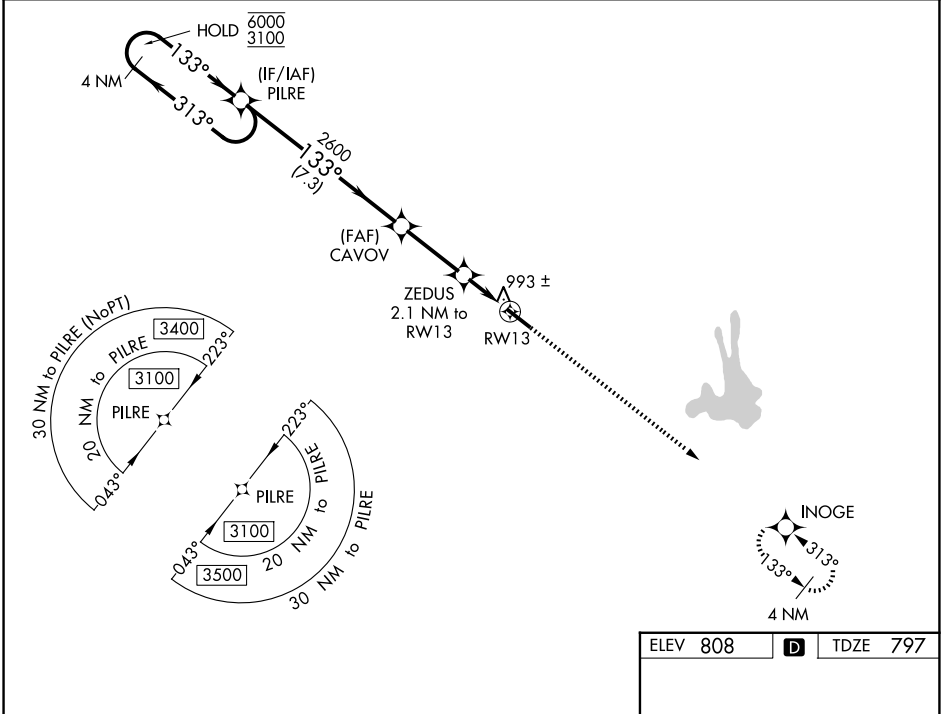

WAAS CH 61006 W13A	APP CRS 133°	Rwy Ldg TDZE Apt Elev	4625 797 808
--	------------------------	-----------------------------	---

RNAV (GPS) RWY 13

ATLANTA RGNL FALCON FLD (F'FC)

RNP APCH-GPS.

▼ Helicopter visibility reduction below 3/4 SM NA. For uncompensated Baro-VNAV systems, LNAV/VNAV NA below -6°C or above 54°C.

MISSED APPROACH: Climb to 3000 direct INOGE and hold.

ASOS 118.525	ATLANTA APP CON 119.8 354.125	CINC DEL 119.8	UNICOM 123.05 (CTAF) 0
------------------------	---	--------------------------	----------------------------------

ELEV 808	D	TDZE 797
----------	----------	----------

CATEGORY	A	B	C	D
LPV DA		1184-1 1/8	387 (400-1 1/8)	
LNAV/VNAV DA		1230-1 1/4	433 (500-1 1/4)	
LNAV MDA	1260-1	463 (500-1)	1260-1 3/8	463 (500-1 3/8)
CIRCLING	1320-1	512 (600-1)	1440-1 3/4	1540-2 1/4

SE-4, 16 APR 2026 to 14 MAY 2026

SE-4, 16 APR 2026 to 14 MAY 2026