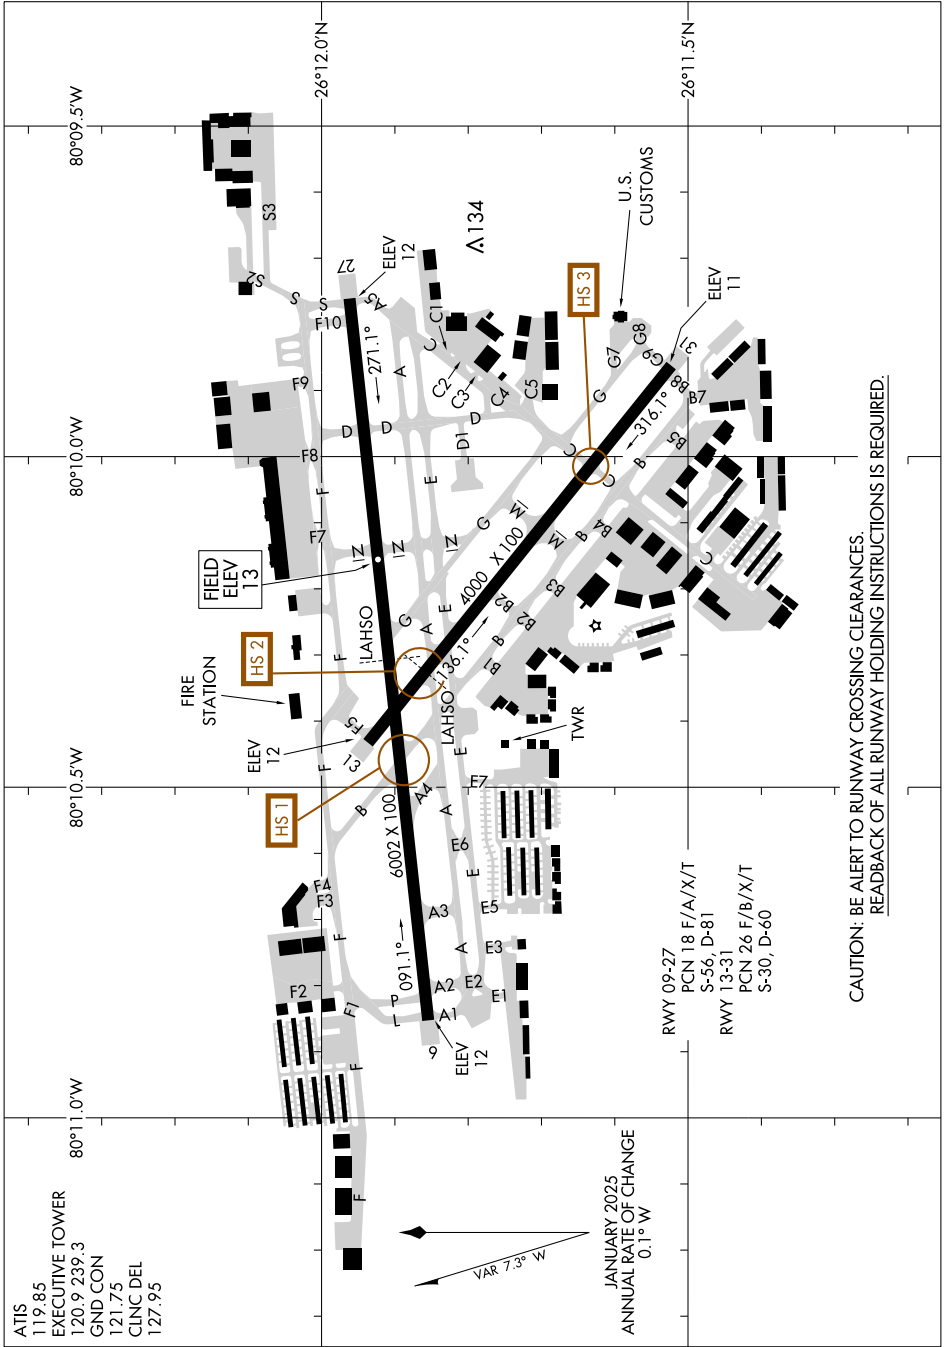

# AIRPORT DIAGRAM

AL-5942 (FAA)

FORT LAUDERDALE EXEC (F'X'E)  
FORT LAUDERDALE, FLORIDA

SE-3, 16 APR 2026 to 14 MAY 2026

CAUTION: BE ALERT TO RUNWAY CROSSING CLEARANCES  
REDBACK OF ALL RUNWAY HOLDING INSTRUCTIONS IS REQUIRED.

SE-3, 16 APR 2026 to 14 MAY 2026